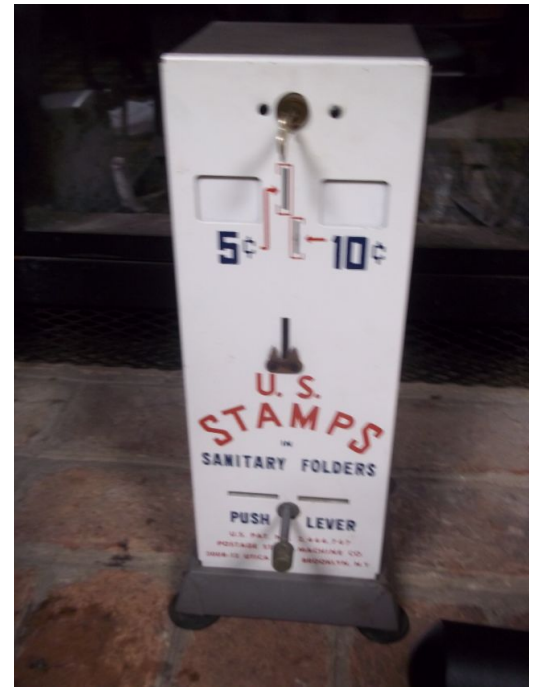

## 5c & 10c STAMP MACHINE

Price: \$100  
KEY IS WITH IT!  
Condition: Used  
Stock#: HEJ/HEJ  
Listing#: 695390  
Type: Trucking Equipment  
Category: Other  
Location: GREENCASTLE, Pennsylvania

Call 717-446-1335

Description: 5c & 10c STAMP MACHINE WITH KEY TO LOCK!  
CONTACT HAROLD JONES CELL 717-446-1335 WITH  
QUESTIONS.

*All information listed is believed accurate. Pictures, specifications, prices, and all information is subject to change and correction without notice. All liability is expressly disclaimed.*