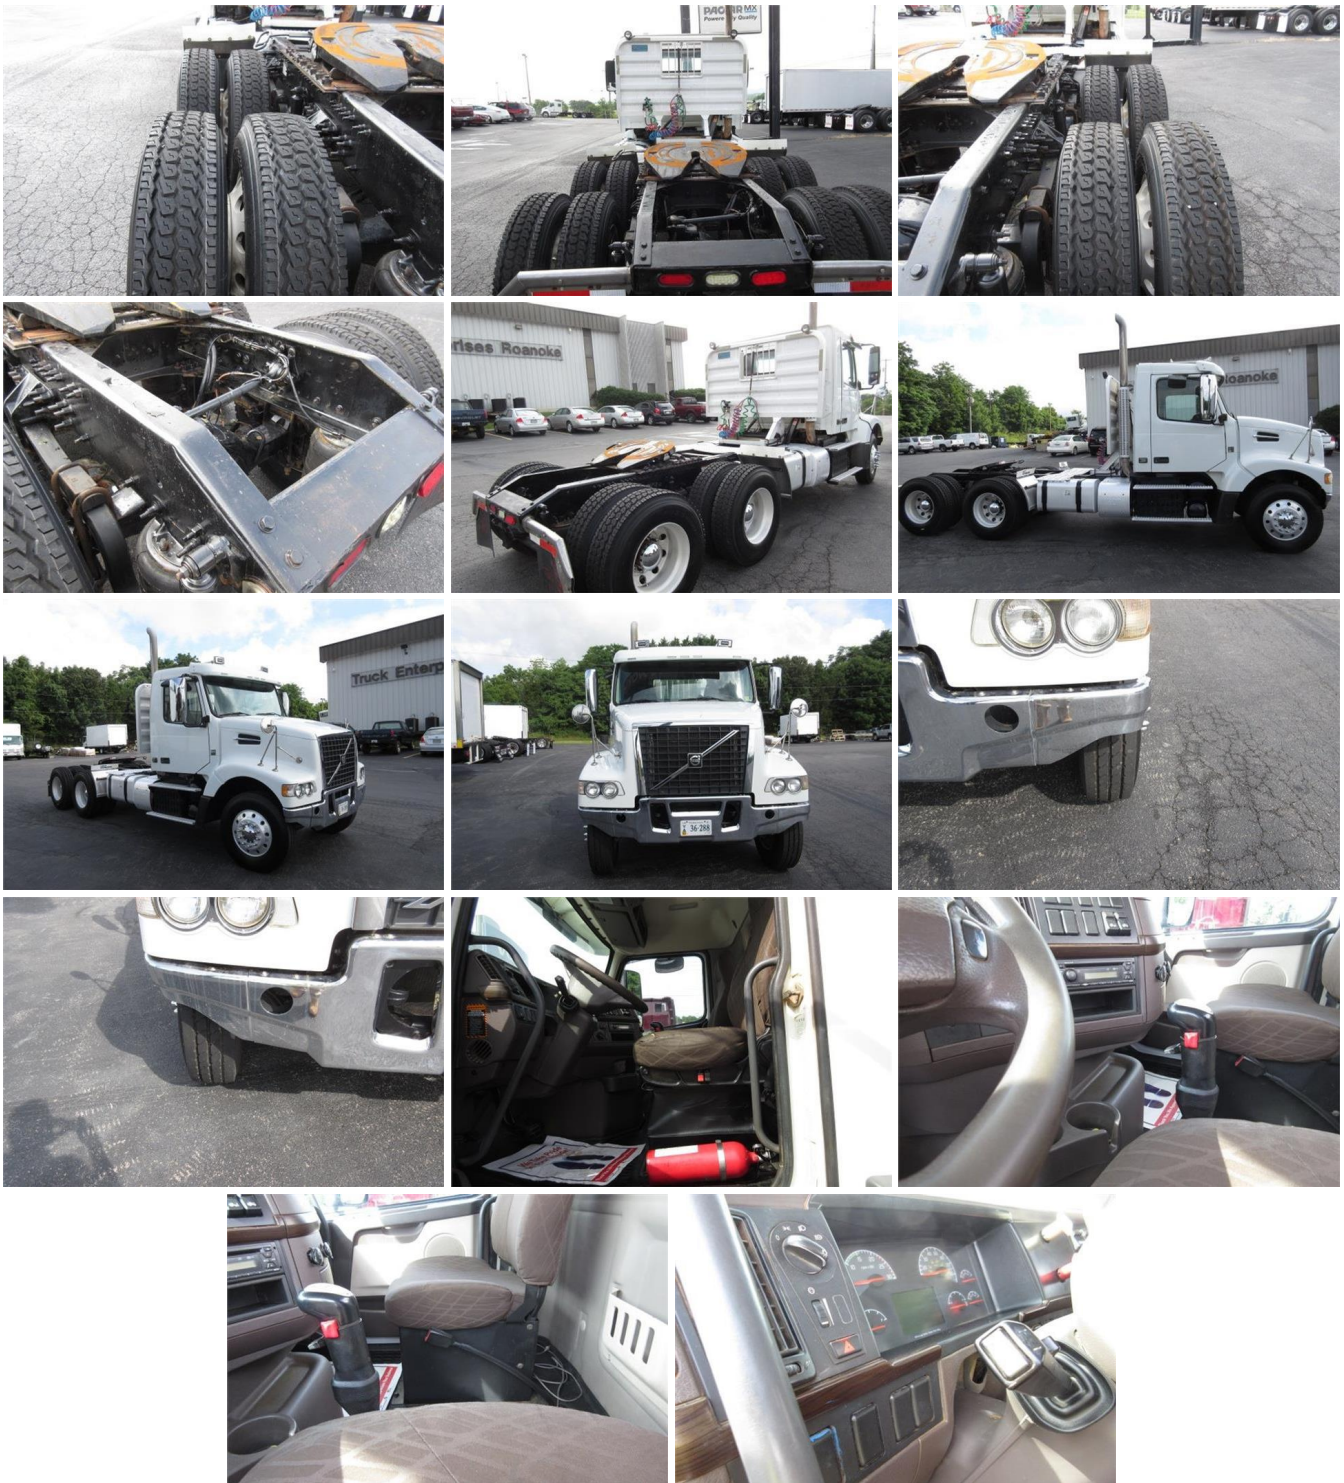

All information listed is believed accurate. Pictures, specifications, prices, and all information is subject to change and correction without notice. All liability is expressly disclaimed.