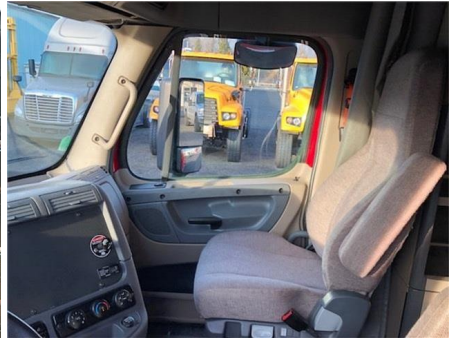

All information listed is believed accurate. Pictures, specifications, prices, and all information is subject to change and correction without notice. All liability is expressly disclaimed.