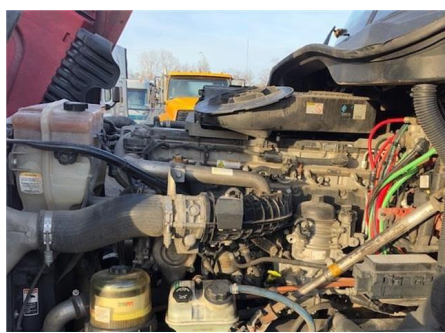

All information listed is believed accurate. Pictures, specifications, prices, and all information is subject to change and correction without notice. All liability is expressly disclaimed.