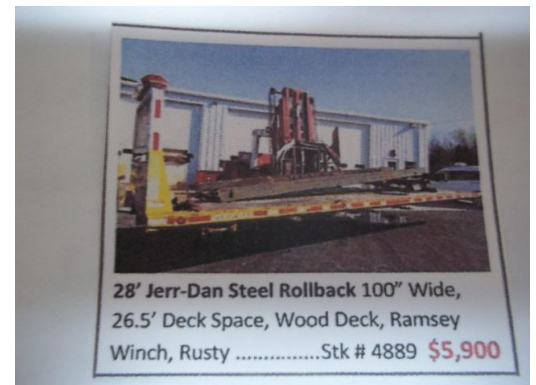

Jerr-Dan 28FT STEEL ROLLBACK/100IN WIDE/WOOD DECK

Price: \$5,900
26.5FT DECK/RAMSEY WINCH/RUSTY
Condition: Used
Stock#: HEJ/J&M#4889 05/28/20
Listing#: 708140
Type: Truck Part
Category: Truck Body Only - Other
Location: GREENCASTLE, Pennsylvania

Description: 28' LONG JERR-DAN STEEL ROLLBACK BODY, 100" WIDE, 26.5' DECK SPACE, WOOD DECK, RAMSEY WINCH, RUSTY & OTHER OPTIONS. CONTACT HAROLD JONES CELL 717-446-1335 WITH QUESTIONS.

Call 717-446-1335

**HAROLD JONES USED TRUCKS,
TRAILERS & ETC. SALES**
HAROLD JONES
15332 MOLLY PITCHER HIGHWAY -
ROUTE 11 IN PA
EXIT 1 OR 3 OFF INTERSTATE 81 IN
PENNSYLVANIA
GREENCASTLE, Pennsylvania 17225

All information listed is believed accurate. Pictures, specifications, prices, and all information is subject to change and correction without notice. All liability is expressly disclaimed.