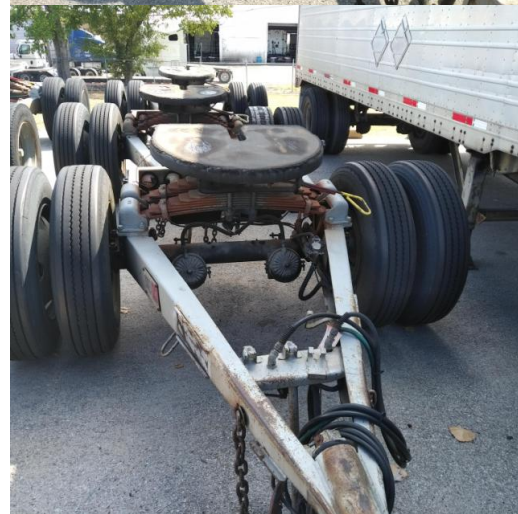

Price: $2,950
# of Units: 11
Condition: Used
Stock#: DOLLY-SPR-94-W-SB
Listing#: 682216
Type: Trailer
Category: Dolly
Location: Dallas(Waxahachie), Texas

Description: GROUP OF (11) SINGLE AXLE DOLLY CONVERTER TRAILERS - SPRING RIDE - DOT TIRES AND BRAKES - 22.5 TIRES - BUDD WHEELS - DOT READY - SILVER IN COLOR - CALL SHANE FOR MORE DETAILS - PICTURES- OR DIRECTIONS TO OUR FACILITY 469-553-0100

Composition: Steel
Suspension Type: Spring Ride
Number Of Axles: Single
Tire Size: 22.5
Accept Trades: Yes
Color: Silver
Brake Condition: Brakes Pass DOT
Tire Condition: DOT Approvable
Wheels: Budd
Structural Damage: No
Condition: Average

Call 214-426-0660

Www.stsbbx.com
Semi-Trailer Big Box
6301 South Interstate 45
Dallas, Texas 75172