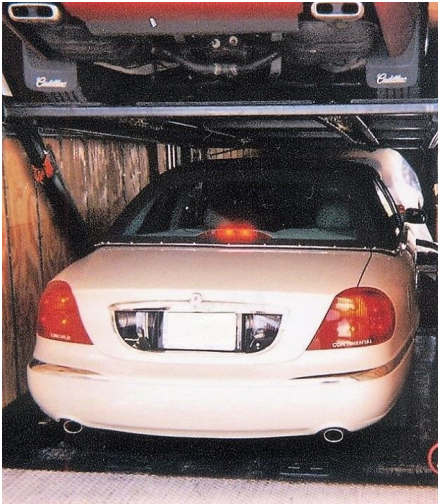

All information listed is believed accurate. Pictures, specifications, prices, and all information is subject to change and correction without notice. All liability is expressly disclaimed.