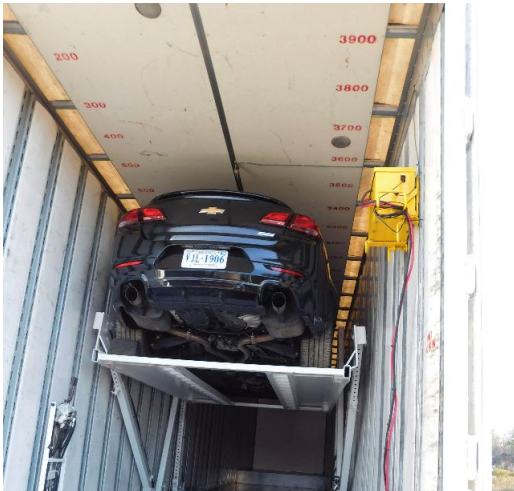

Call 703-904-1875

E.D.C.D.S., Inc.
Ernest Dandridge
P.O. Box 788
McLean, Virginia 22101