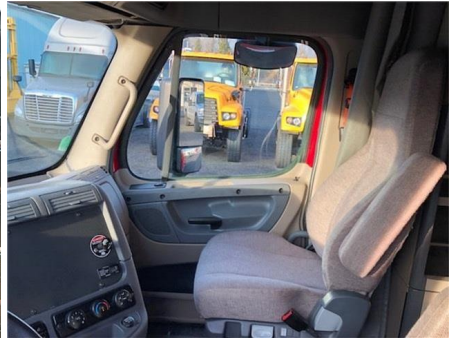

2016 Freightliner CASCADIA 125 EVOLUTION

Price: \$76,900
Condition: Used
Stock#: 273353
Listing#: 560353
Type: Truck
Category: Conventional Sleeper
Location: Medford, Oregon
VIN: 3AKJGLD53GSFP7220
Mileage: 445,029

Call 888-686-9769

Medford

INTERNET SALES 7 Days a week - Call
8am-8pm PST
2343 Biddle Rd.
Medford, OR 97504

Description: CA125SLP, DD15, DT12, 60 DAY BUYER'S
ASSURANCE, 12 MONTH/100,000 MILE SELECT
LIMITED USED TRUCK WARRANTY

Ratio: 2.53
Engine Type: DD15
Gross Vehicle Weight: 52000
Axle: Tandem
Wheelbase: 224
Transmission: DT12
Color: RED
Engine Brake: Yes
Wheel: All Aluminum
Horsepower: 455
Sleeper: Raised Roof Sleeper
Tires: 22.5
Front Axles Lbs: 12000
Sleeper Size: 72
Fuel: Diesel
Rear Axle Lbs: 40000
Drive: 6x4
Engine Manufacturer: Detroit
Suspension: Air Ride