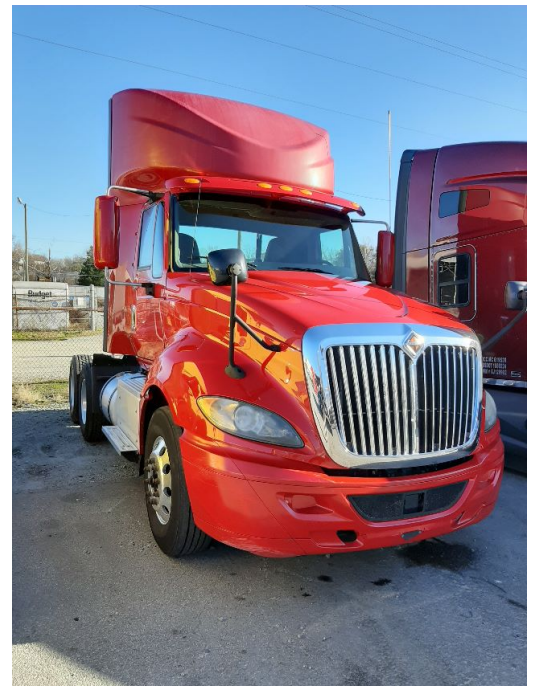

2015 International ProStar

Price: $36,500
# of Units: 2
Condition: Used
Stock#: 3481
Listing#: 693307
Type: Truck
Category: Conventional Daycab
Location: Greensboro , North Carolina
Mileage: 468,234 (0 ECM)

Description: JUST IN... (2) 2015 IHC Prostar day cabs, Cummins ISX 450 HP, 10 manual, 3.42 ratio. Miles 431,880 / 468,234. Wingman Adaptive Cruise. One of the trucks has had a Reman engine installed at 267,xxx's.

Transmission Type: 10 Speed
Engine Horsepower: 450
Engine Model: ISX
Suspension Type: Air Ride
Fuel Tank: dual 70
Transmission Make: Eaton-Fuller
Engine Brake: Yes
Engine Make: Cummins

Call 336-409-1233

Piedmont Peterbilt LLC.
Bill Shropshire
7061 Albert Pick Rd
Greensboro, North Carolina 27284