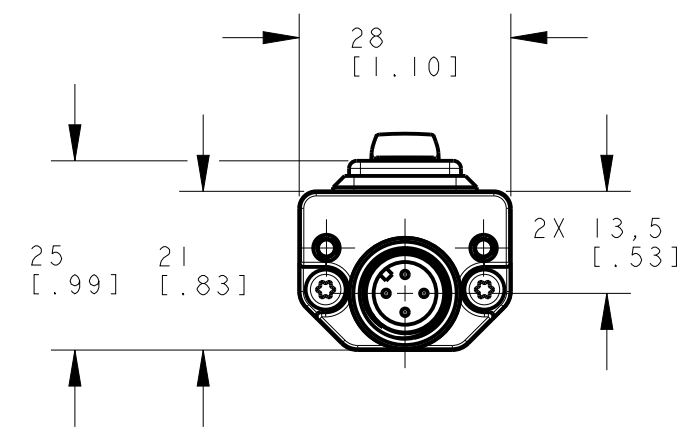

ISOMETRIC VIEW
SCALE 1:1

NOTES:
1. ALL DIMENSIONS ARE MILLIMETERS [INCHES] UNLESS OTHERWISE NOTED.

This drawing is the property of BANNER ENGINEERING CORP. and is proprietary in general and in detail. Its contents shall not be revealed to outside parties without written consent of BANNER.

THIRD ANGLE PROJECTION

		BANNER ENGINEERING CORP. P.O. BOX 9414 MINNEAPOLIS, MN 55440	
TITLE			
WLS28X145XPB0			
SIZE C	DRAWING NO. 157156	REV. B	
SCALE 1:1		SHEET 1 OF 1	