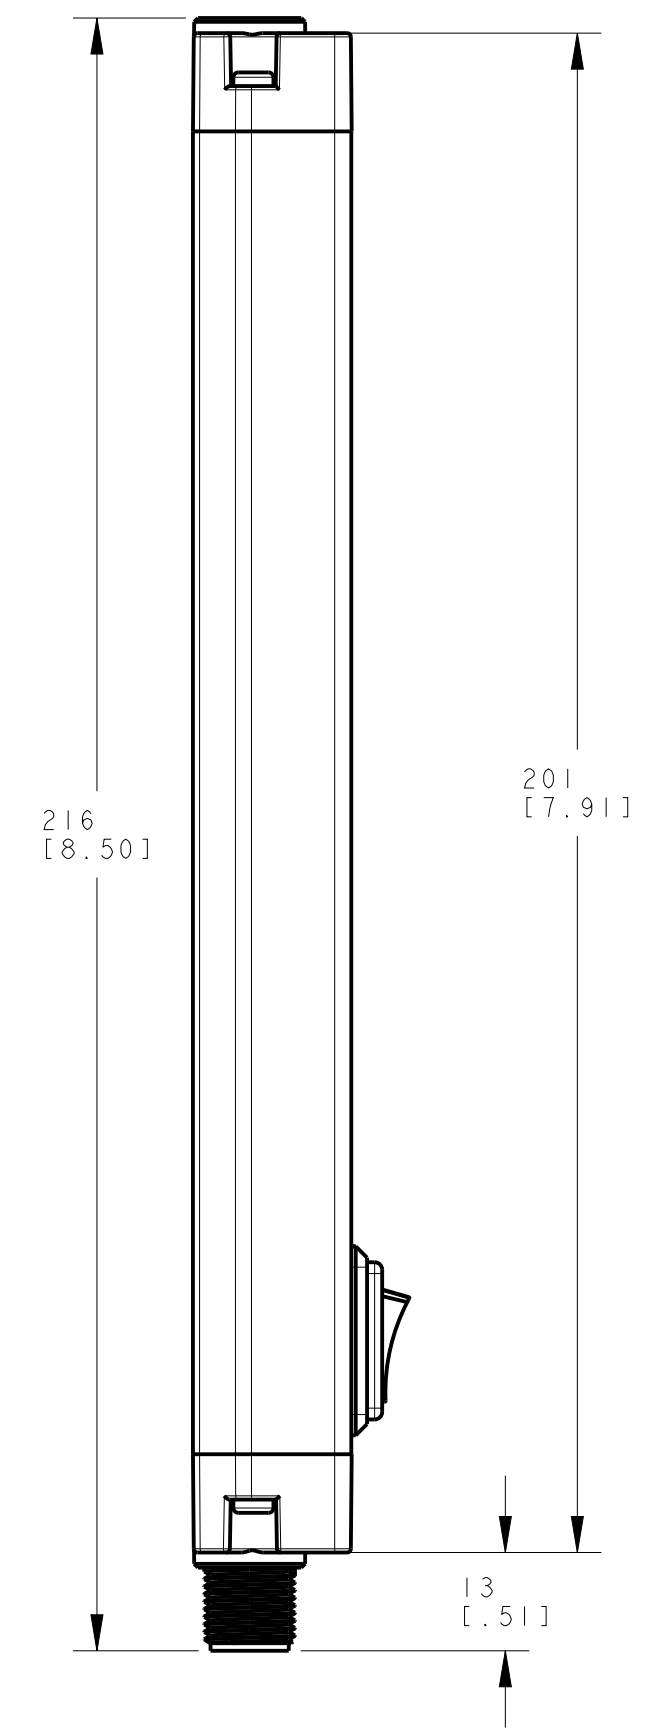

ISOMETRIC VIEW
SCALE 1:1

NOTES:
1. ALL DIMENSIONS ARE MILLIMETERS [INCHES] UNLESS OTHERWISE NOTED.

This drawing is the property of BANNER ENGINEERING CORP. and is proprietary in general and in detail. Its contents shall not be revealed to outside parties without written consent of BANNER.

THIRD ANGLE PROJECTION

		BANNER ENGINEERING CORP. P.O. BOX 9414 MINNEAPOLIS, MN 55440	
TITLE			
WLS28X145XPB0			
SIZE C	DRAWING NO. 157156	REV. B	
SCALE 1:1		SHEET 1 OF 1	