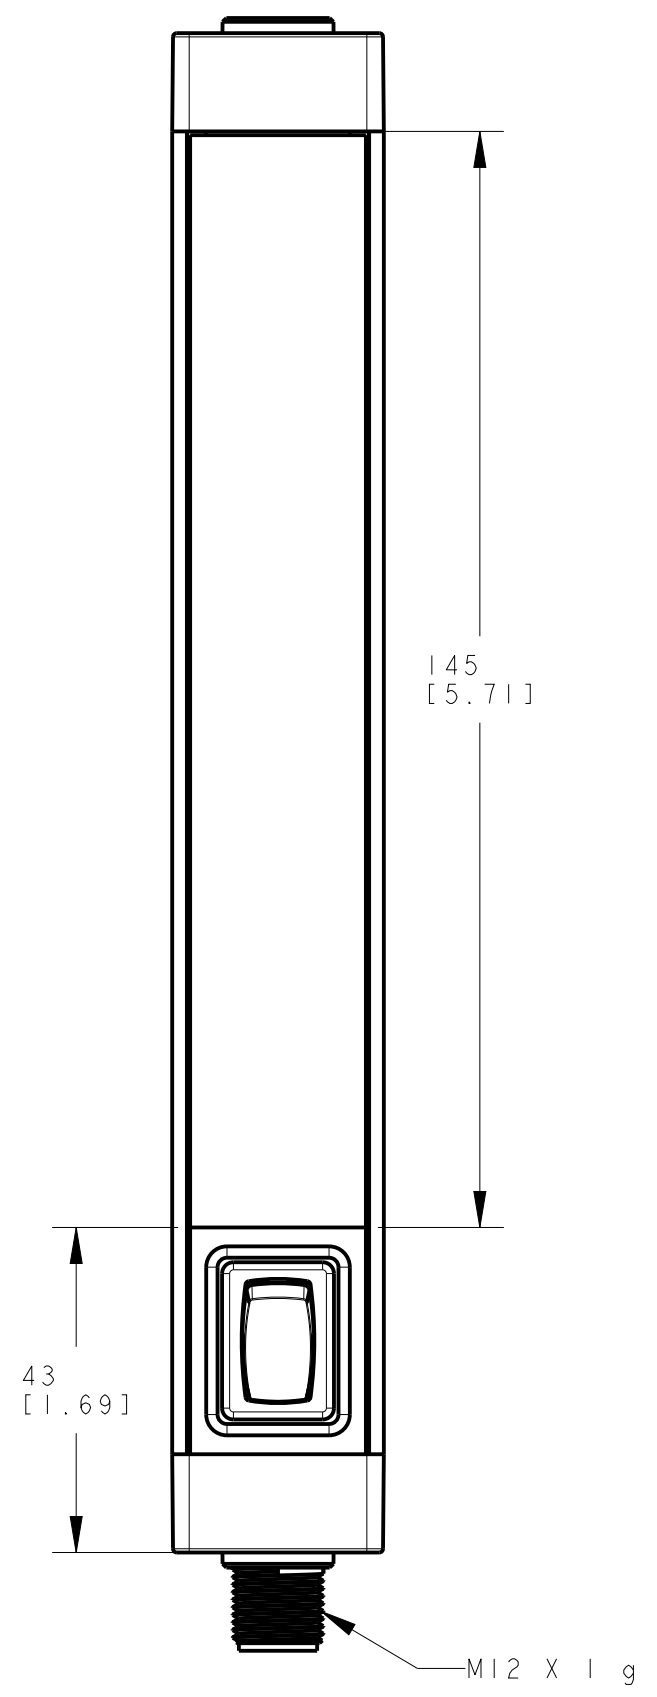

ISOMETRIC VIEW
SCALE 1:1

NOTES:
1. ALL DIMENSIONS ARE MILLIMETERS [INCHES] UNLESS OTHERWISE NOTED.

This drawing is the property of BANNER ENGINEERING CORP. and is proprietary in general and in detail. Its contents shall not be revealed to outside parties without written consent of BANNER.

THIRD ANGLE PROJECTION

		BANNER ENGINEERING CORP. P.O. BOX 9414 MINNEAPOLIS, MN 55440	
TITLE			
WLS28X145XPB0			
SIZE C	DRAWING NO. 157156	REV. B	
SCALE 1:1		SHEET 1 OF 1	