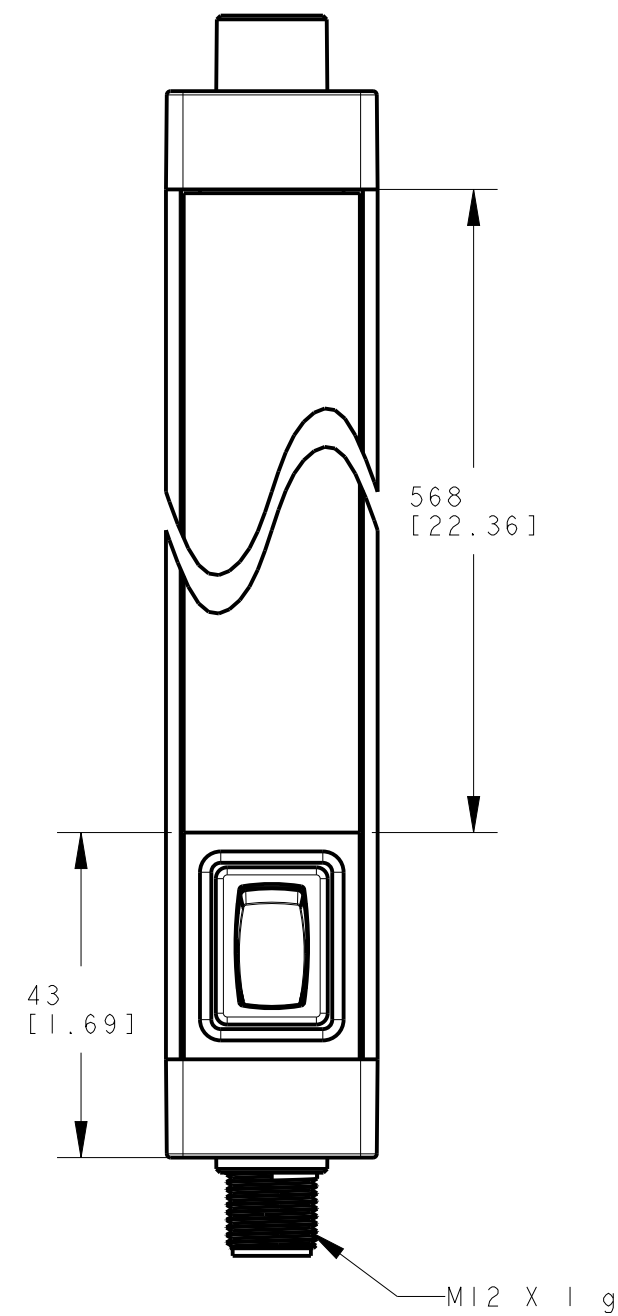

8

7

6

5

4

3

2

1

ISOMETRIC VIEW
SCALE 1:4

NOTES:
1. ALL DIMENSIONS ARE MILLIMETERS [INCHES] UNLESS OTHERWISE NOTED.

This drawing is the property of BANNER ENGINEERING CORP. and is proprietary in general and in detail. Its contents shall not be revealed to outside parties without written consent of BANNER.

BANNER BANNER ENGINEERING CORP.
P.O. BOX 9414
MINNEAPOLIS, MN 55440

TITLE		
WLS28C570L25XPBO		
SIZE C	DRAWING NO. 177627	REV. B
SCALE 1:1	SHEET 1 OF 1	

THIRD ANGLE PROJECTION

8

7

6

5

4