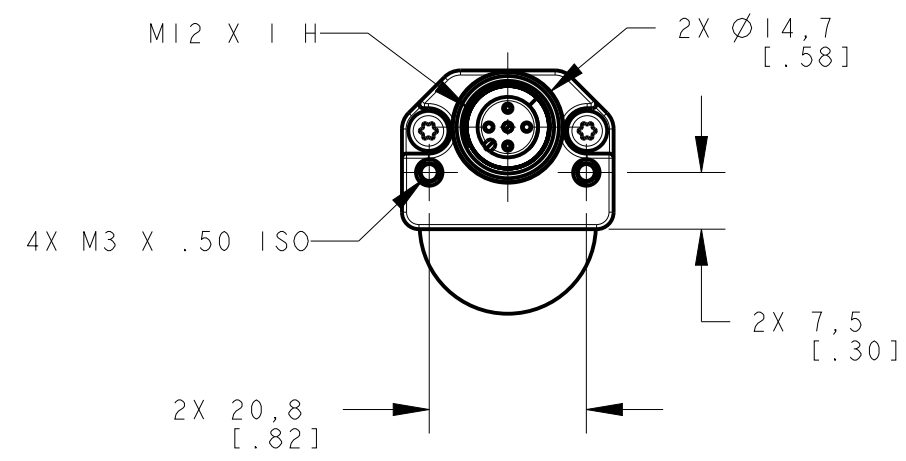

ISOMETRIC VIEW
SCALE 1:4

NOTES:
1. ALL DIMENSIONS ARE MILLIMETERS [INCHES] UNLESS OTHERWISE NOTED.

This drawing is the property of BANNER ENGINEERING CORP. and is proprietary in general and in detail. Its contents shall not be revealed to outside parties without written consent of BANNER.

BANNER BANNER ENGINEERING CORP.
P.O. BOX 9414
MINNEAPOLIS, MN 55440

TITLE		
WLS28C570L25XPBO		
SIZE C	DRAWING NO. 177627	REV. B
SCALE 1:1	SHEET 1 OF 1	

THIRD ANGLE PROJECTION

8

7

6

5

4