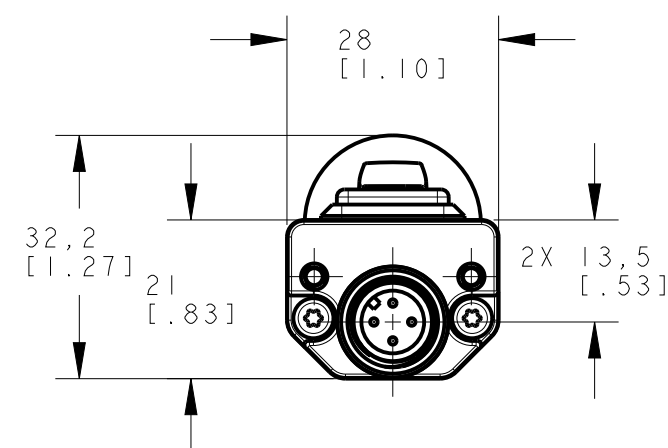

ISOMETRIC VIEW
SCALE 1:4

NOTES:
1. ALL DIMENSIONS ARE MILLIMETERS [INCHES] UNLESS OTHERWISE NOTED.

This drawing is the property of BANNER ENGINEERING CORP. and is proprietary in general and in detail. Its contents shall not be revealed to outside parties without written consent of BANNER.

BANNER BANNER ENGINEERING CORP.
P.O. BOX 9414
MINNEAPOLIS, MN 55440

TITLE		
WLS28C570L25XPBO		
SIZE C	DRAWING NO. 177627	REV. B
SCALE 1:1	SHEET 1 OF 1	

THIRD ANGLE PROJECTION

8

7

6

5

4