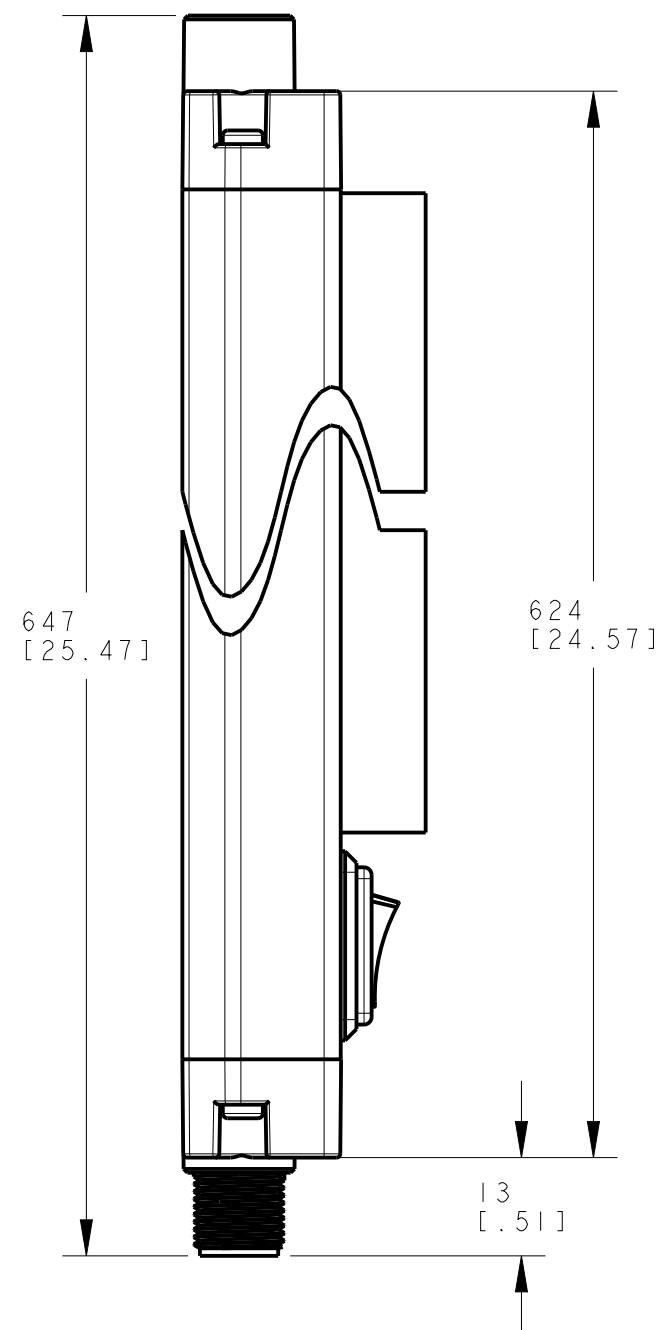

8

7

6

5

4

3

2

1

ISOMETRIC VIEW
SCALE 1:4

NOTES:
1. ALL DIMENSIONS ARE MILLIMETERS [INCHES] UNLESS OTHERWISE NOTED.

This drawing is the property of BANNER ENGINEERING CORP. and is proprietary in general and in detail. Its contents shall not be revealed to outside parties without written consent of BANNER.

BANNER BANNER ENGINEERING CORP.
P.O. BOX 9414
MINNEAPOLIS, MN 55440

TITLE		
WLS28C570L25XPBO		
SIZE C	DRAWING NO. 177627	REV. B
SCALE 1:1	SHEET 1 OF 1	

THIRD ANGLE PROJECTION

8

7

6

5

4