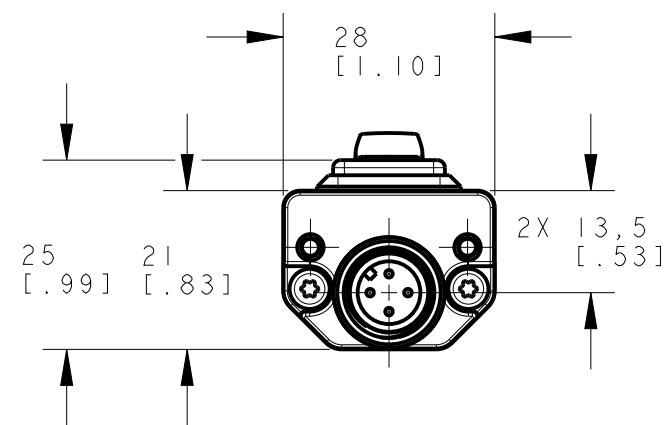

ISOMETRIC VIEW
 SCALE 1:4

NOTES:
 1. ALL DIMENSIONS ARE MILLIMETERS [INCHES] UNLESS OTHERWISE NOTED.

This drawing is the property of BANNER ENGINEERING CORP. and is proprietary in general and in detail. Its contents shall not be revealed to outside parties without written consent of BANNER.

BANNER BANNER ENGINEERING CORP.
 P.O. BOX 9414
 MINNEAPOLIS, MN 55440

THIRD ANGLE PROJECTION

TITLE		WLS28C570XPB0	
SIZE C	DRAWING NO. 157169	REV. B	
SCALE 1:1		SHEET 1 OF 1	

8

7

6

5

4