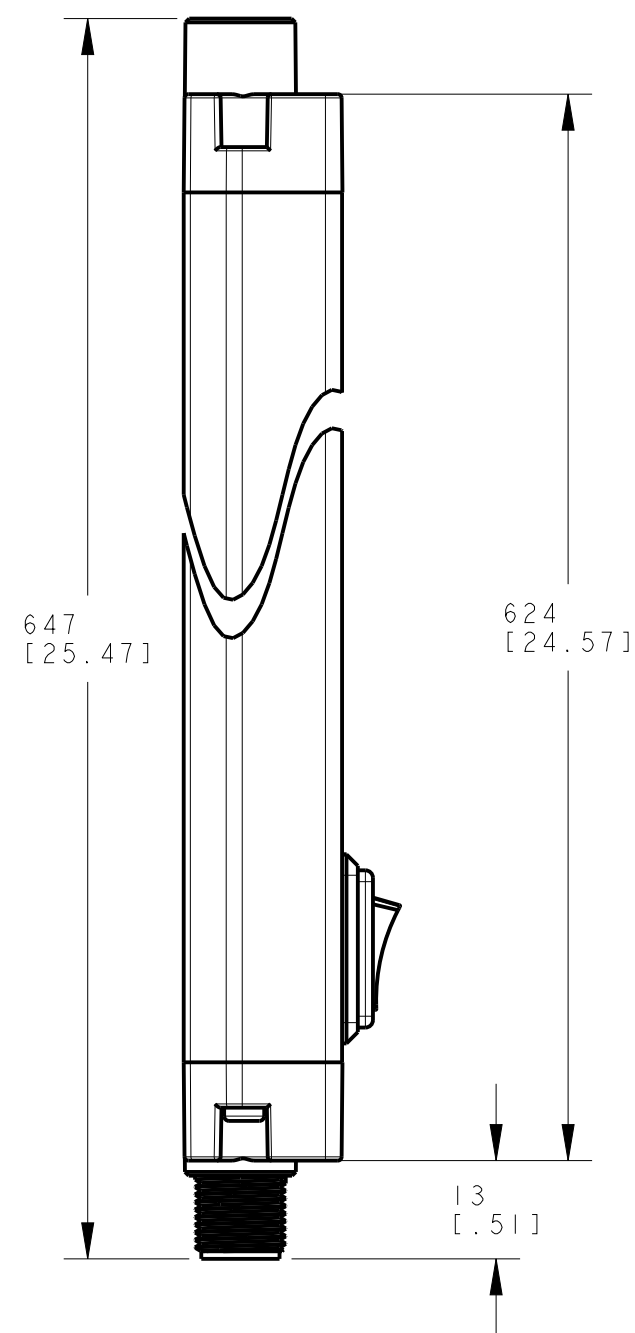

8

7

6

5

4

3

2

1

ISOMETRIC VIEW
 SCALE 1:4

NOTES:
 1. ALL DIMENSIONS ARE MILLIMETERS [INCHES] UNLESS OTHERWISE NOTED.

This drawing is the property of BANNER ENGINEERING CORP. and is proprietary in general and in detail. Its contents shall not be revealed to outside parties without written consent of BANNER.

BANNER BANNER ENGINEERING CORP.
 P.O. BOX 9414
 MINNEAPOLIS, MN 55440

THIRD ANGLE PROJECTION

TITLE		WLS28C570XPB0	
SIZE C	DRAWING NO. 157169	REV. B	
SCALE 1:1		SHEET 1 OF 1	

8

7

6

5

4