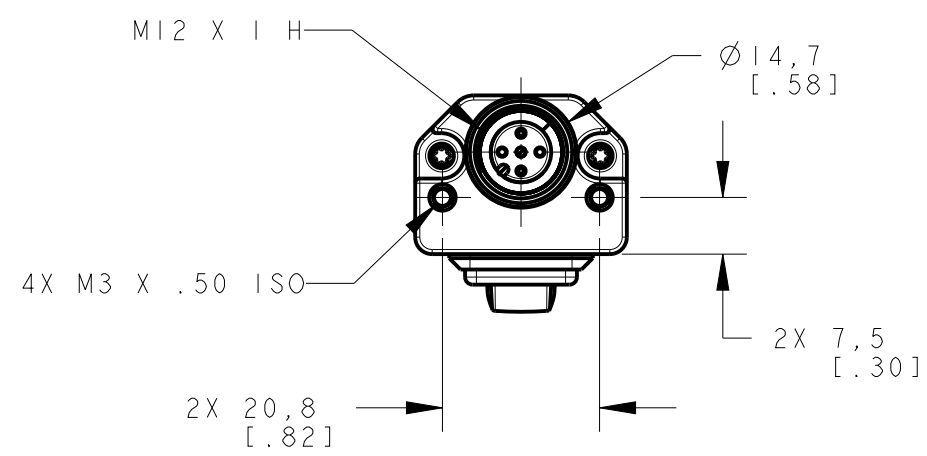

ISOMETRIC VIEW
 SCALE 1:4

NOTES:
 1. ALL DIMENSIONS ARE MILLIMETERS [INCHES] UNLESS OTHERWISE NOTED.

This drawing is the property of BANNER ENGINEERING CORP. and is proprietary in general and in detail. Its contents shall not be revealed to outside parties without written consent of BANNER.

BANNER BANNER ENGINEERING CORP.
 P.O. BOX 9414
 MINNEAPOLIS, MN 55440

THIRD ANGLE PROJECTION

TITLE		WLS28C570XPB0	
SIZE C	DRAWING NO. 157169	REV. B	
SCALE 1:1		SHEET 1 OF 1	

8

7

6

5

4