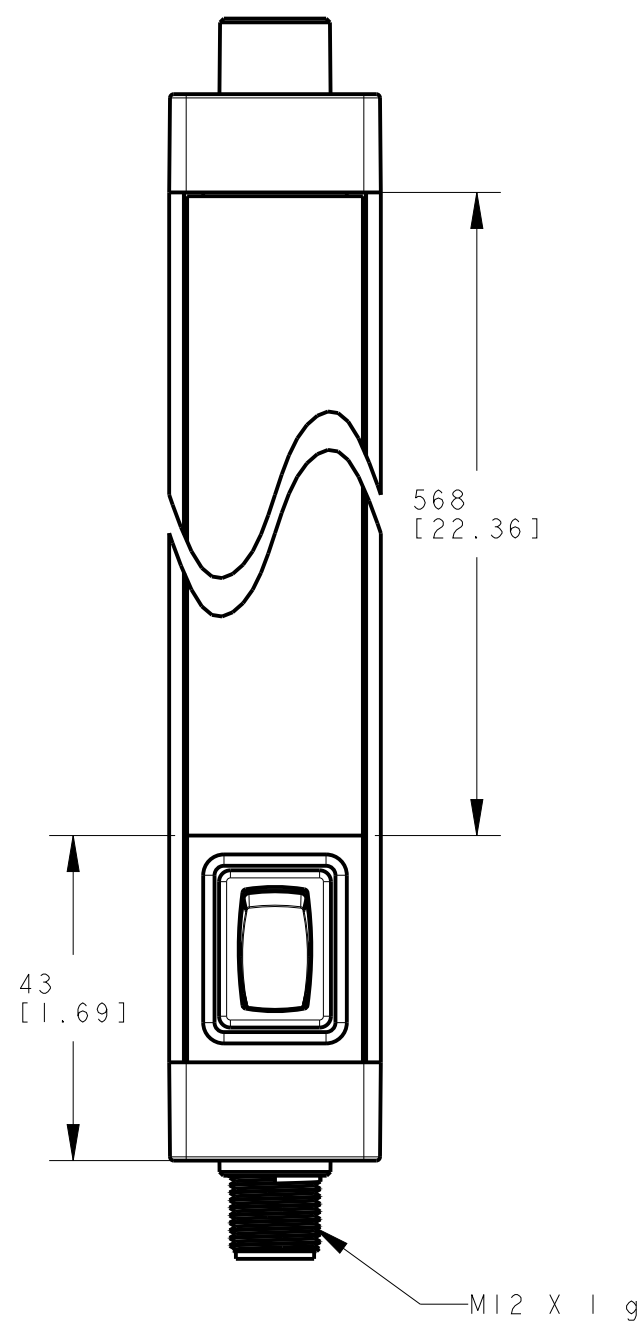

8

7

6

5

4

3

2

1

ISOMETRIC VIEW
 SCALE 1:4

NOTES:
 1. ALL DIMENSIONS ARE MILLIMETERS [INCHES] UNLESS OTHERWISE NOTED.

This drawing is the property of BANNER ENGINEERING CORP. and is proprietary in general and in detail. Its contents shall not be revealed to outside parties without written consent of BANNER.

BANNER BANNER ENGINEERING CORP.
 P.O. BOX 9414
 MINNEAPOLIS, MN 55440

THIRD ANGLE PROJECTION

TITLE		WLS28C570XPB0	
SIZE C	DRAWING NO. 157169	REV. B	
SCALE 1:1		SHEET 1 OF 1	

8

7

6

5

4