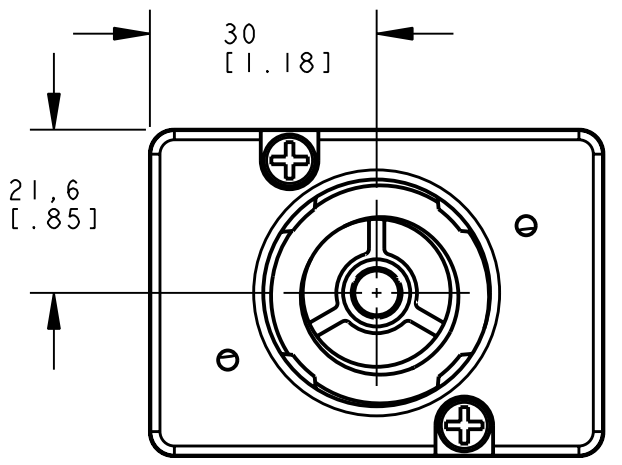

8 | 7 | 6 | 5 | 4 | 3 | 2 | 1

D  
C  
B  
A

ISOMETRIC VIEW  
SCALE 1:1

NOTES:  
1. ALL DIMENSIONS ARE MILLIMETERS [INCHES] UNLESS OTHERWISE NOTED.

This drawing is the property of BANNER ENGINEERING CORP. and is proprietary in general and in detail. Its contents shall not be revealed to outside parties without written consent of BANNER.

**BANNER** ENGINEERING CORP.  
P.O. BOX 9414  
MINNEAPOLIS, MN 55440

THIRD ANGLE PROJECTION

TITLE  
**VTB CABLE/PIGTAIL  
WEB CAD DRAWINGS 2D/3D**

SIZE B	DRAWING NO. <b>155339</b>	REV. -
SCALE 1:1		SHEET 1 OF 1