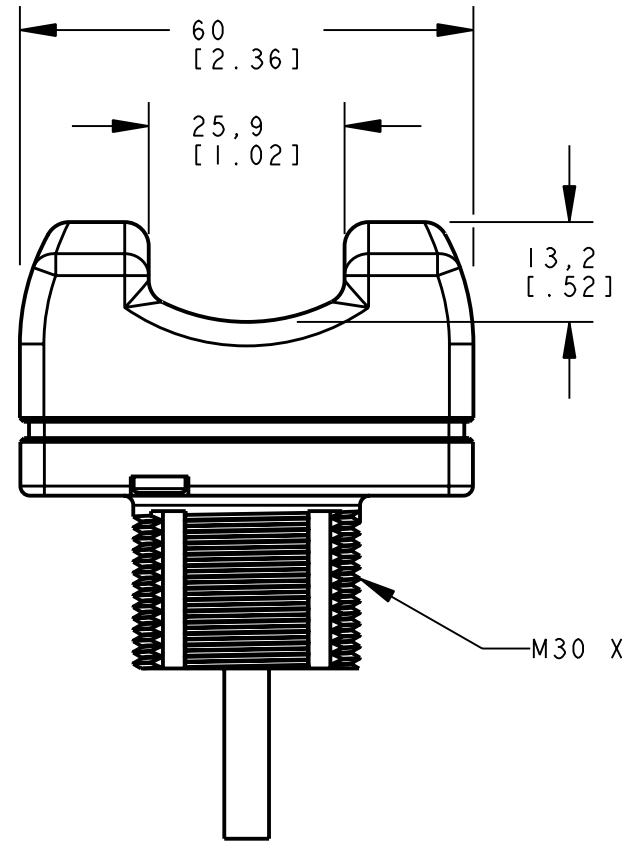

8 | 7 | 6 | 5 | 4 | 3 | 2 | 1

D  
C  
B  
A

ISOMETRIC VIEW  
SCALE 1:1

NOTES:  
1. ALL DIMENSIONS ARE MILLIMETERS [INCHES] UNLESS OTHERWISE NOTED.

This drawing is the property of BANNER ENGINEERING CORP. and is proprietary in general and in detail. Its contents shall not be revealed to outside parties without written consent of BANNER.

**BANNER** ENGINEERING CORP.  
P.O. BOX 9414  
MINNEAPOLIS, MN 55440

THIRD ANGLE PROJECTION

TITLE  
**VTB CABLE/PIGTAIL  
WEB CAD DRAWINGS 2D/3D**

SIZE B	DRAWING NO. <b>155339</b>	REV. -
SCALE 1:1		SHEET 1 OF 1