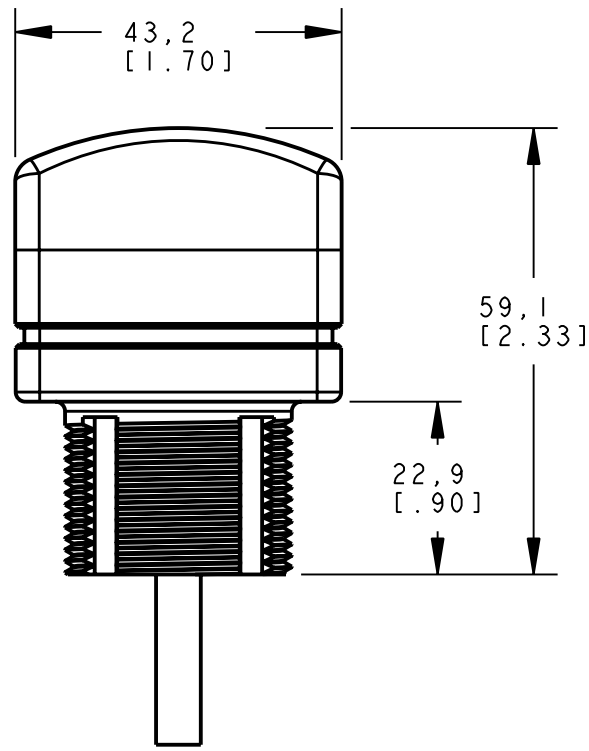

8 | 7 | 6 | 5 | 4 | 3 | 2 | 1

D  
C  
B  
A

ISOMETRIC VIEW  
SCALE 1:1

NOTES:  
1. ALL DIMENSIONS ARE MILLIMETERS [INCHES] UNLESS OTHERWISE NOTED.

This drawing is the property of BANNER ENGINEERING CORP. and is proprietary in general and in detail. Its contents shall not be revealed to outside parties without written consent of BANNER.

**BANNER** ENGINEERING CORP.  
P.O. BOX 9414  
MINNEAPOLIS, MN 55440

THIRD ANGLE PROJECTION

TITLE  
**VTB CABLE/PIGTAIL  
WEB CAD DRAWINGS 2D/3D**

SIZE B	DRAWING NO. <b>155339</b>	REV. -
SCALE 1:1		SHEET 1 OF 1