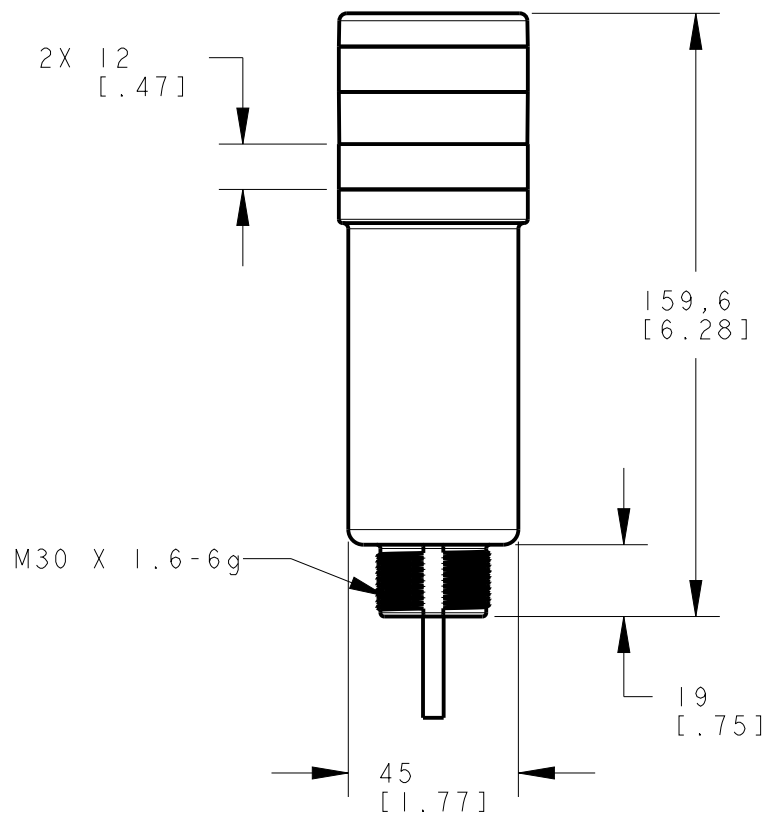

8 7 6 5 4 3 2 1

D
C
B
A

ISOMETRIC VIEW
SCALE 3:4

This drawing is the property of BANNER ENGINEERING CORP. and is proprietary in general and in detail. Its contents shall not be revealed to outside parties without written consent of BANNER.

BANNER ENGINEERING CORP.
P.O. BOX 9414
MINNEAPOLIS, MN 55440

THIRD ANGLE PROJECTION

TITLE

TL50BL/C AC 2-STACK CABLE

SIZE B	DRAWING NO. 168283	REV. B
-----------	------------------------------	------------------

SCALE 1:2	SHEET 1 OF 1
--------------	-----------------

NOTES:
1. ALL DIMENSIONS ARE MILLIMETERS [INCHES] UNLESS OTHERWISE NOTED.

8 7 6 5 4 3 2 1

PRO/E