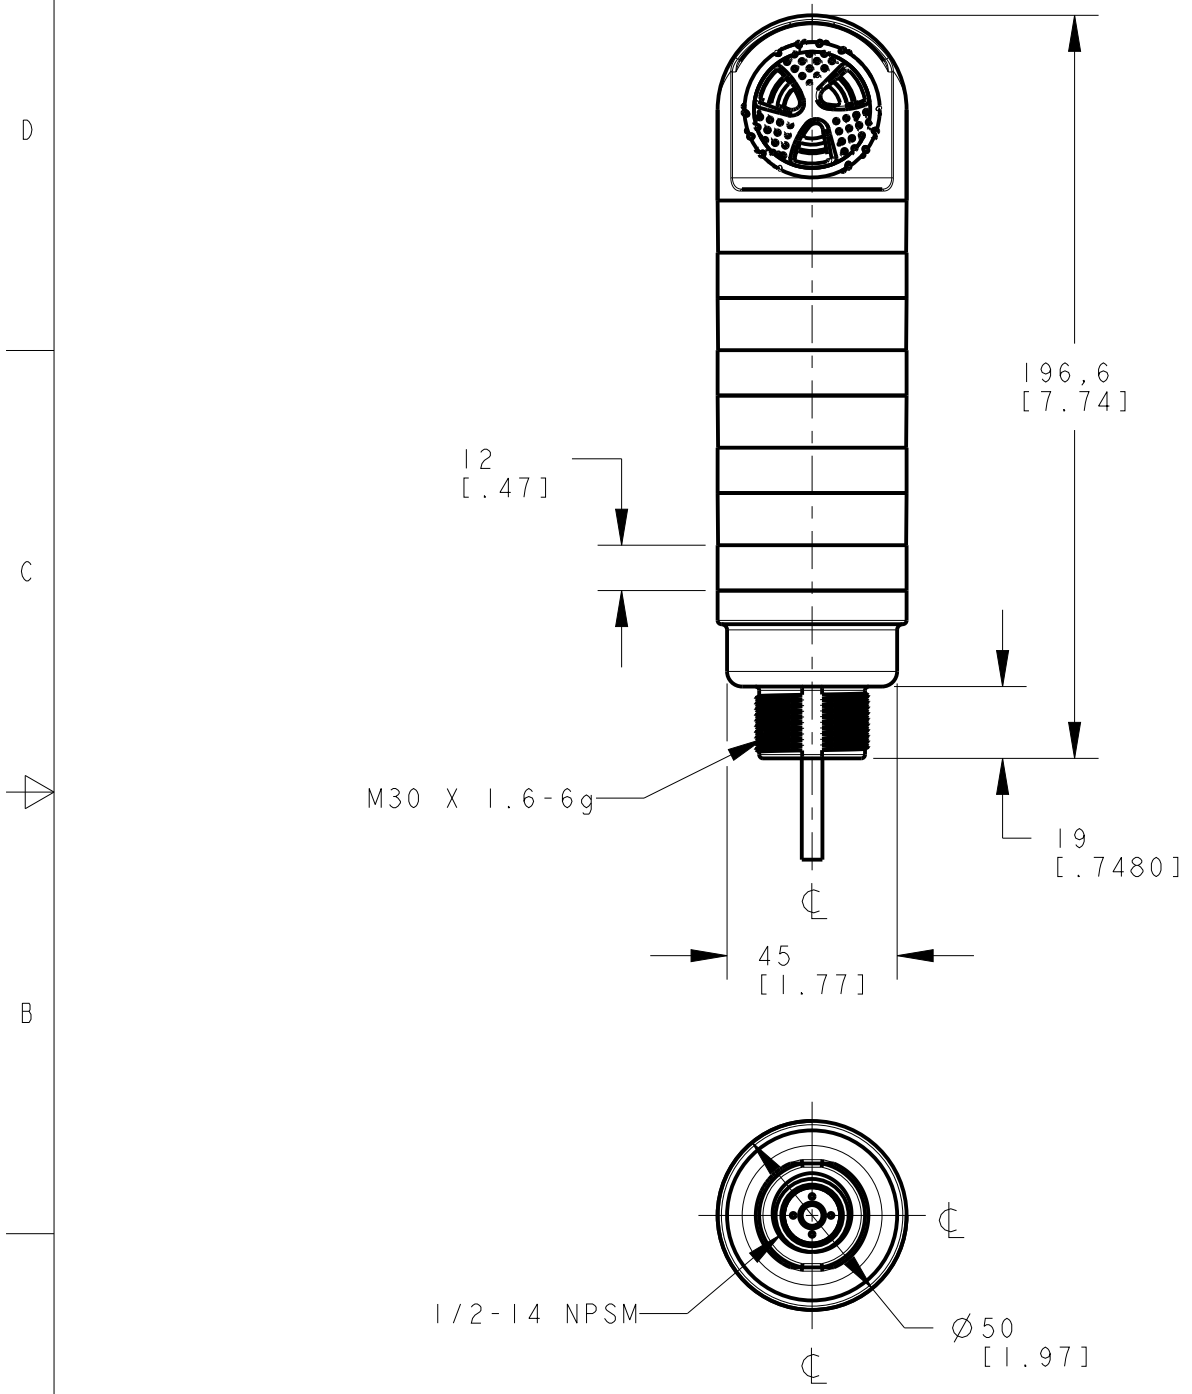

8 7 6 5 4 3 2 1

ISOMTERIC VIEW
SCALE 1:2

This drawing is the property of BANNER ENGINEERING CORP. and is proprietary in general and in detail. Its contents shall not be revealed to outside parties without written consent of BANNER.

BANNER ENGINEERING CORP.
P.O. BOX 9414
MINNEAPOLIS, MN 55440

TITLE
TL50BL/C 4-STACK CABLE SEALED AUDIBLE
WEB CAD DRAWINGS 2D/3D

SIZE B	DRAWING NO. 160296	REV. B
SCALE 1:2		SHEET 1 OF 1

NOTES:
1. ALL DIMENSIONS ARE MILLIMETERS [INCHES] UNLESS OTHERWISE NOTED.