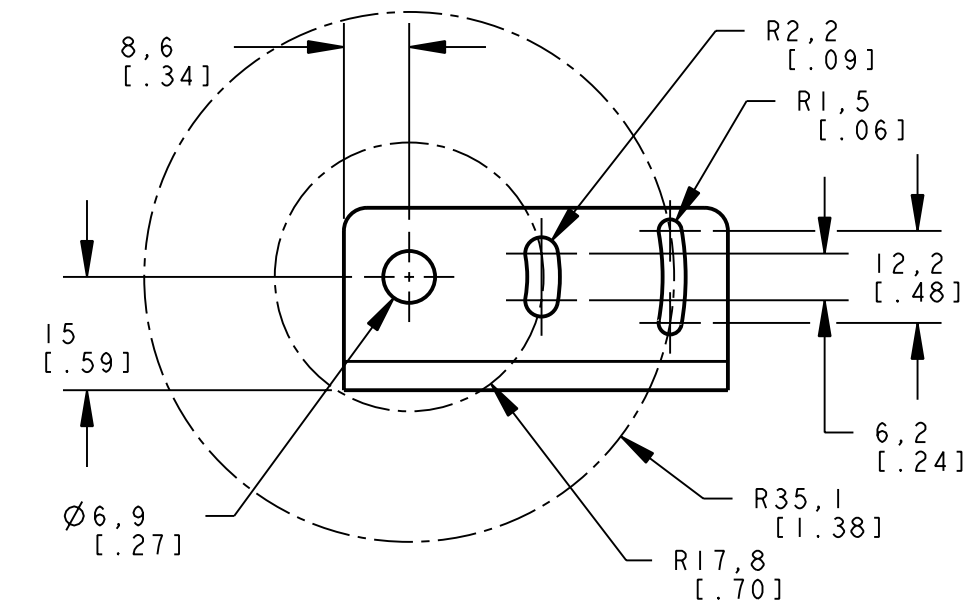

8 | 7 | 6 | 5 | 4 | 3 | 2 | 1

D  
C  
B  
A

ISOMETRIC VIEW  
SCALE 1:1

NOTES:  
1. ALL DIMENSIONS ARE MILLIMETERS [INCHES] UNLESS OTHERWISE NOTED.

This drawing is the property of BANNER ENGINEERING CORP. and is proprietary in general and in detail. Its contents shall not be revealed to outside parties without written consent of BANNER.

THIRD ANGLE PROJECTION

		BANNER ENGINEERING CORP.	
		P.O. BOX 9414 MINNEAPOLIS, MN 55440	
TITLE			
<b>SMB312B</b> <b>WEB CAD DRAWINGS 2D/3D</b>			
SIZE	DRAWING NO.	REV.	
B	141770	1	
SCALE 1:1		SHEET 1 OF 1	