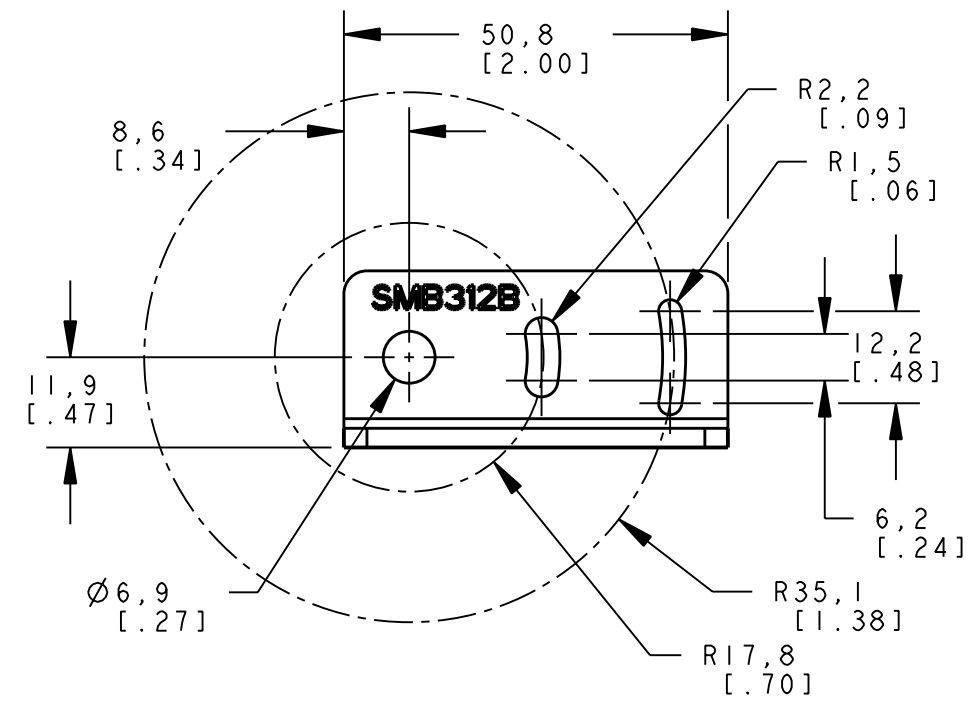

8 | 7 | 6 | 5 | 4 | 3 | 2 | 1

D  
C  
B  
A

ISOMETRIC VIEW  
SCALE 1:1

NOTES:  
1. ALL DIMENSIONS ARE MILLIMETERS [INCHES] UNLESS OTHERWISE NOTED.

This drawing is the property of BANNER ENGINEERING CORP. and is proprietary in general and in detail. Its contents shall not be revealed to outside parties without written consent of BANNER.

THIRD ANGLE PROJECTION

		BANNER ENGINEERING CORP.	
		P.O. BOX 9414 MINNEAPOLIS, MN 55440	
TITLE			
<b>SMB312B</b> <b>WEB CAD DRAWINGS 2D/3D</b>			
SIZE	DRAWING NO.	REV.	
B	141770	1	
SCALE 1:1		SHEET 1 OF 1	