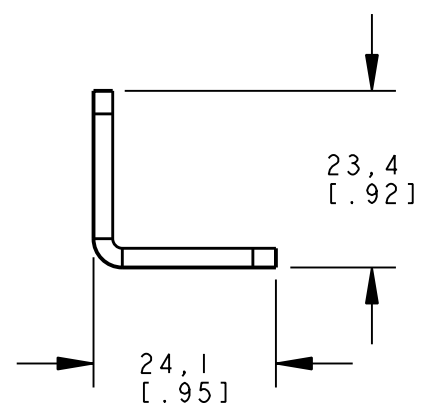

8 | 7 | 6 | 5 | 4 | 3 | 2 | 1

D  
C  
B  
A

ISOMETRIC VIEW  
SCALE 1:1

NOTES:  
1. ALL DIMENSIONS ARE MILLIMETERS [INCHES] UNLESS OTHERWISE NOTED.

This drawing is the property of BANNER ENGINEERING CORP. and is proprietary in general and in detail. Its contents shall not be revealed to outside parties without written consent of BANNER.

THIRD ANGLE PROJECTION

		BANNER ENGINEERING CORP.	
		P.O. BOX 9414 MINNEAPOLIS, MN 55440	
TITLE			
<b>SMB312B</b> <b>WEB CAD DRAWINGS 2D/3D</b>			
SIZE	DRAWING NO.	REV.	
B	141770	1	
SCALE 1:1		SHEET 1 OF 1	