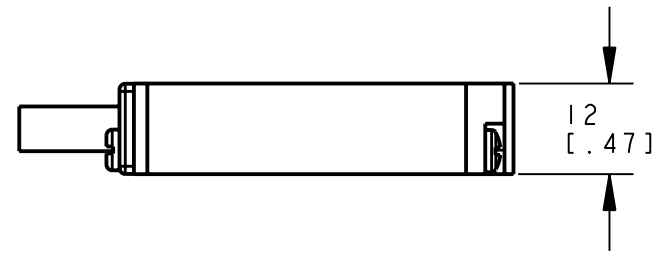

8 | 7 | 6 | 5 | 4 | 3 | 2 | 1

D
C
B
A

ISOMETRIC VIEW
SCALE 1:1

This drawing is the property of BANNER ENGINEERING CORP. and is proprietary in general and in detail. Its contents shall not be revealed to outside parties without written consent of BANNER.

NOTES:
1. ALL DIMENSIONS ARE MILLIMETERS [INCHES] UNLESS OTHERWISE NOTED.

8 | 7 | 6 | 5 | 4 | 3 | 2 | 1 | PRO/E