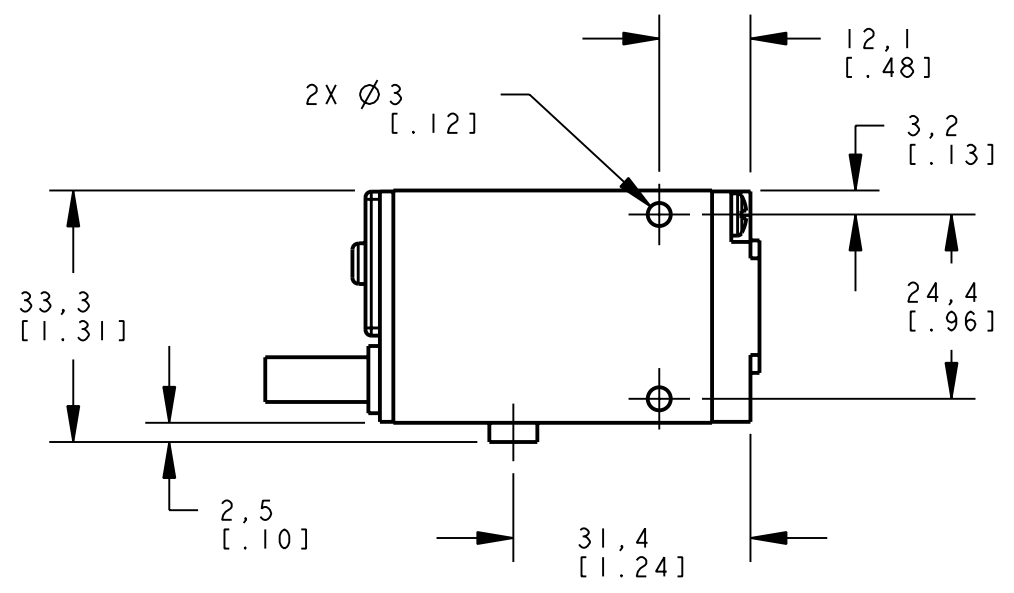

8 | 7 | 6 | 5 | 4 | 3 | 2 | 1

D
C
B
A

ISOMETRIC VIEW
SCALE 1:1

This drawing is the property of BANNER ENGINEERING CORP. and is proprietary in general and in detail. Its contents shall not be revealed to outside parties without written consent of BANNER.

BANNER ENGINEERING CORP.
P.O. BOX 9414
MINNEAPOLIS, MN 55440

THIRD ANGLE PROJECTION

TITLE
SM2A312/MIAD9 W/DBZ CABLE/PIGTAIL
WEB CAD DRAWINGS 2D/3D

SIZE B	DRAWING NO. 154483	REV. I
SCALE 1:1		SHEET 1 OF 1

NOTES:
1. ALL DIMENSIONS ARE MILLIMETERS [INCHES] UNLESS OTHERWISE NOTED.

8 | 7 | 6 | 5 | 4 | 3 | 2 | 1 | PRO/E