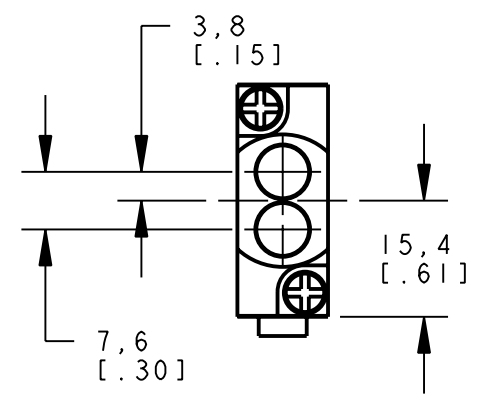

8 | 7 | 6 | 5 | 4 | 3 | 2 | 1

D
C
B
A

ISOMETRIC VIEW
SCALE 1:1

This drawing is the property of BANNER ENGINEERING CORP. and is proprietary in general and in detail. Its contents shall not be revealed to outside parties without written consent of BANNER.

NOTES:
1. ALL DIMENSIONS ARE MILLIMETERS [INCHES] UNLESS OTHERWISE NOTED.

8 | 7 | 6 | 5 | 4 | 3 | 2 | 1 | PRO/E