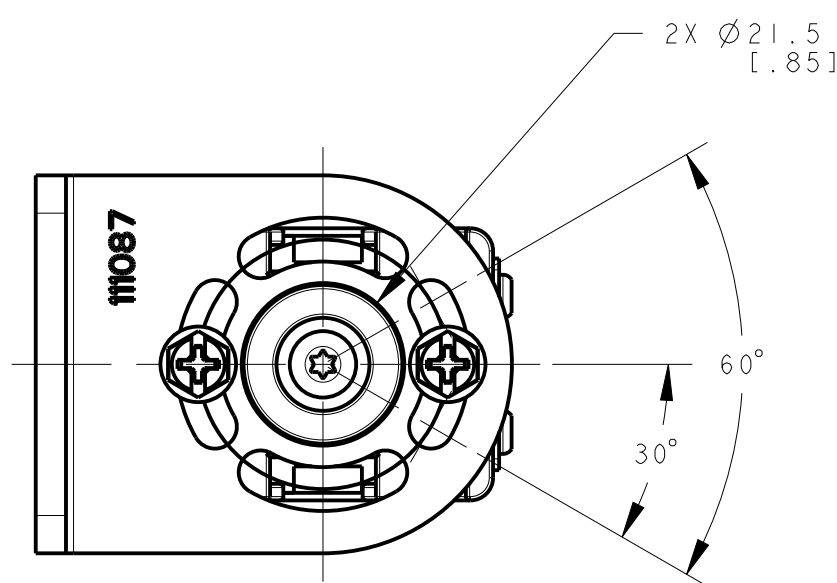

ISOMETRIC VIEW  
SCALE 1:4

NOTES:  
1. ALL DIMENSIONS ARE MILLIMETERS [INCHES] UNLESS OTHERWISE NOTED.  
2. REFER TO "www.bannerengineering.com" FOR ADDITIONAL DATA AND SPECIFICATIONS.

This drawing is the property of BANNER ENGINEERING CORP. Any use or reproduction, in any form, without prior written permission of Banner is prohibited.  
© 2015 Banner Engineering Corp.  
THIRD ANGLE PROJECTION

<b>BANNER</b> BANNER ENGINEERING CORP. www.bannerengineering.com	
TITLE <b>EZ-SCREEN, SLS 750mm OD WEB CAD DRAWINGS 2D/3D</b>	
SIZE D	DRAWING NO. <b>139505</b>
SCALE 1:1	REV. <b>A</b>
SHEET 1 OF 1	

CREO