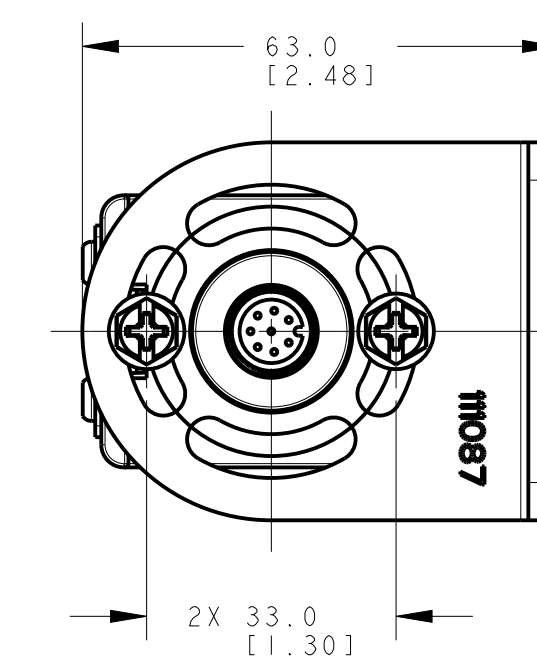

ISOMETRIC VIEW  
SCALE 1:4

NOTES:  
1. ALL DIMENSIONS ARE MILLIMETERS [INCHES] UNLESS OTHERWISE NOTED.  
2. REFER TO "www.bannerengineering.com" FOR ADDITIONAL DATA AND SPECIFICATIONS.

This drawing is the property of BANNER ENGINEERING CORP. Any use or reproduction, in any form, without prior written permission of Banner is prohibited.  
© 2015 Banner Engineering Corp.  
THIRD ANGLE PROJECTION

<b>BANNER</b> BANNER ENGINEERING CORP. www.bannerengineering.com	
TITLE <b>EZ-SCREEN, SLS 750mm OD WEB CAD DRAWINGS 2D/3D</b>	
SIZE D	DRAWING NO. <b>139505</b>
SCALE 1:1	REV. <b>A</b>
SHEET 1 OF 1	

CREO