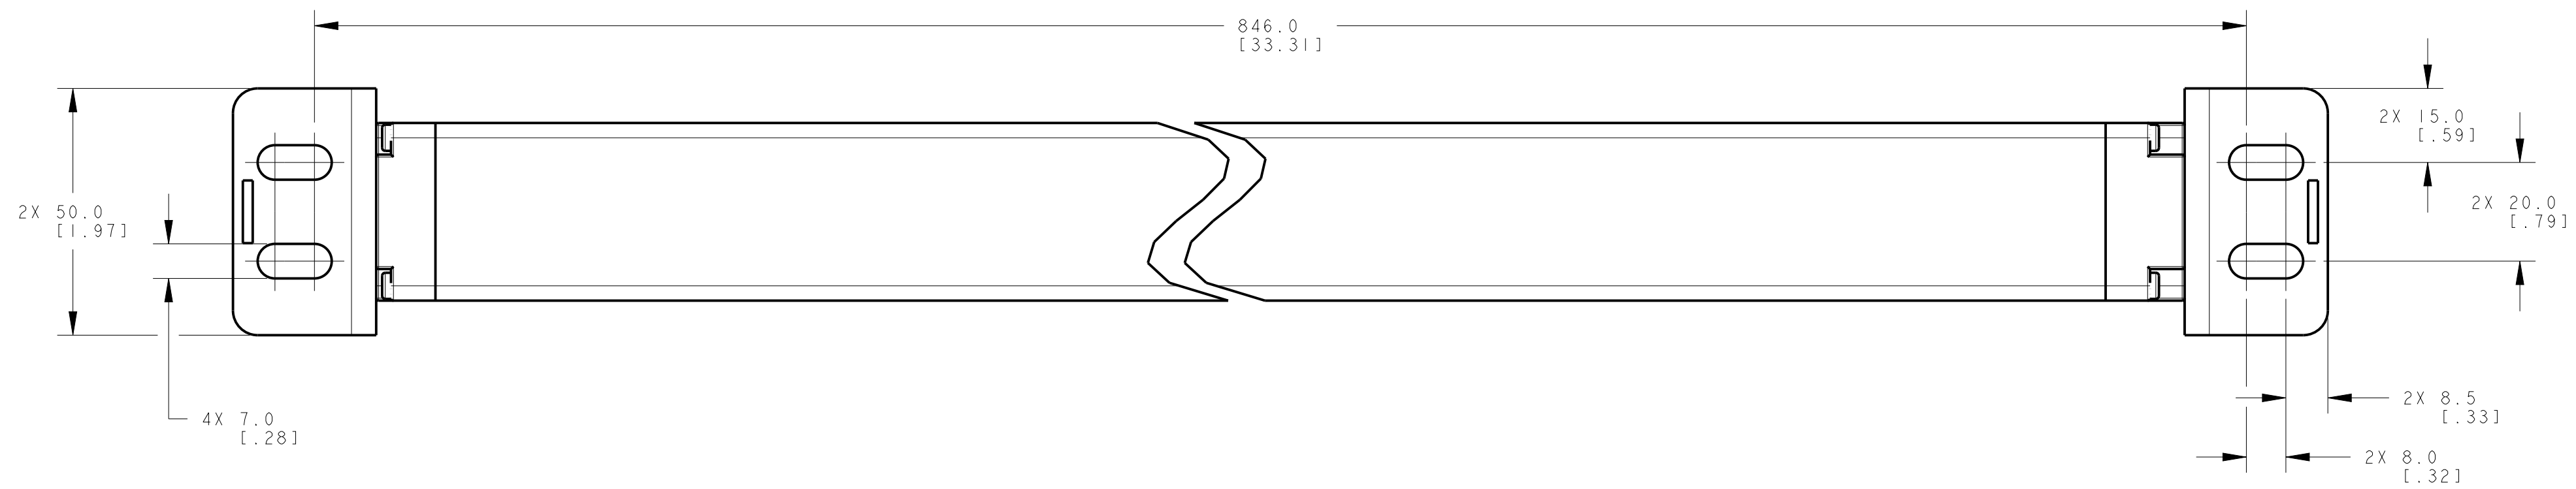

ISOMETRIC VIEW  
SCALE 1:4

NOTES:  
1. ALL DIMENSIONS ARE MILLIMETERS [INCHES] UNLESS OTHERWISE NOTED.  
2. REFER TO "www.bannerengineering.com" FOR ADDITIONAL DATA AND SPECIFICATIONS.

This drawing is the property of BANNER ENGINEERING CORP. Any use or reproduction, in any form, without prior written permission of Banner is prohibited.  
© 2015 Banner Engineering Corp.  
THIRD ANGLE PROJECTION

<b>BANNER</b> BANNER ENGINEERING CORP. www.bannerengineering.com	
TITLE <b>EZ-SCREEN, SLS 750mm OD WEB CAD DRAWINGS 2D/3D</b>	
SIZE D	DRAWING NO. <b>139505</b>
SCALE 1:1	REV. <b>A</b>
SHEET 1 OF 1	

CREO