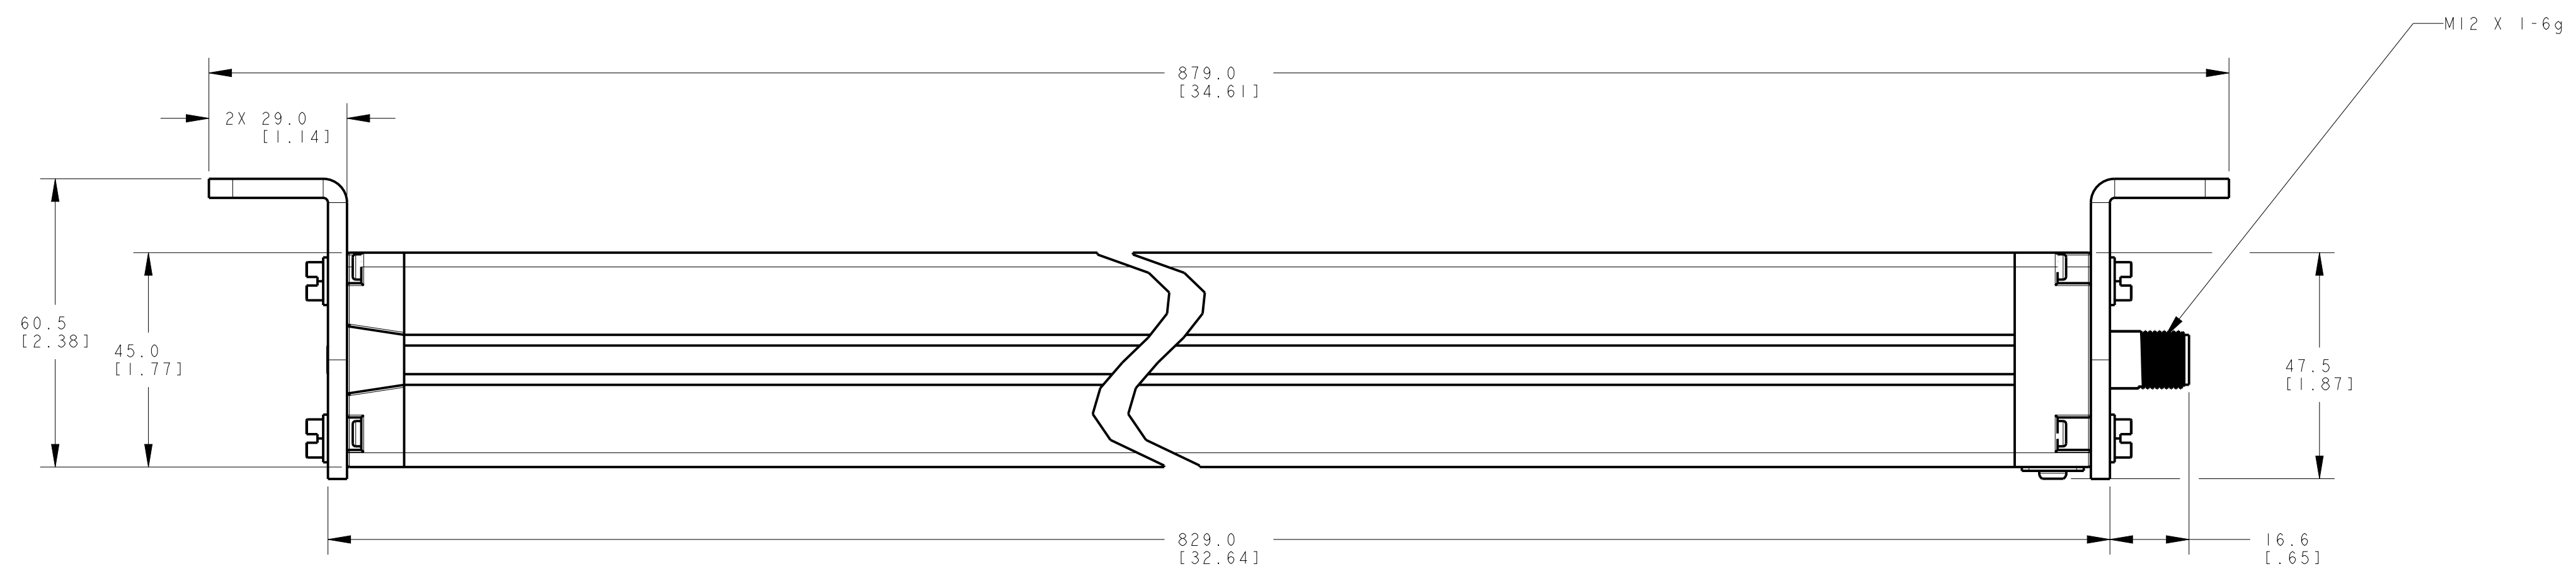

ISOMETRIC VIEW  
SCALE 1:4

NOTES:  
1. ALL DIMENSIONS ARE MILLIMETERS [INCHES] UNLESS OTHERWISE NOTED.  
2. REFER TO "www.bannerengineering.com" FOR ADDITIONAL DATA AND SPECIFICATIONS.

This drawing is the property of BANNER ENGINEERING CORP. Any use or reproduction, in any form, without prior written permission of Banner is prohibited.  
© 2015 Banner Engineering Corp.  
THIRD ANGLE PROJECTION

<b>BANNER</b> BANNER ENGINEERING CORP. www.bannerengineering.com	
TITLE <b>EZ-SCREEN, SLS 750mm OD WEB CAD DRAWINGS 2D/3D</b>	
SIZE D	DRAWING NO. <b>139505</b>
SCALE 1:1	REV. <b>A</b>
SHEET 1 OF 1	

CREO