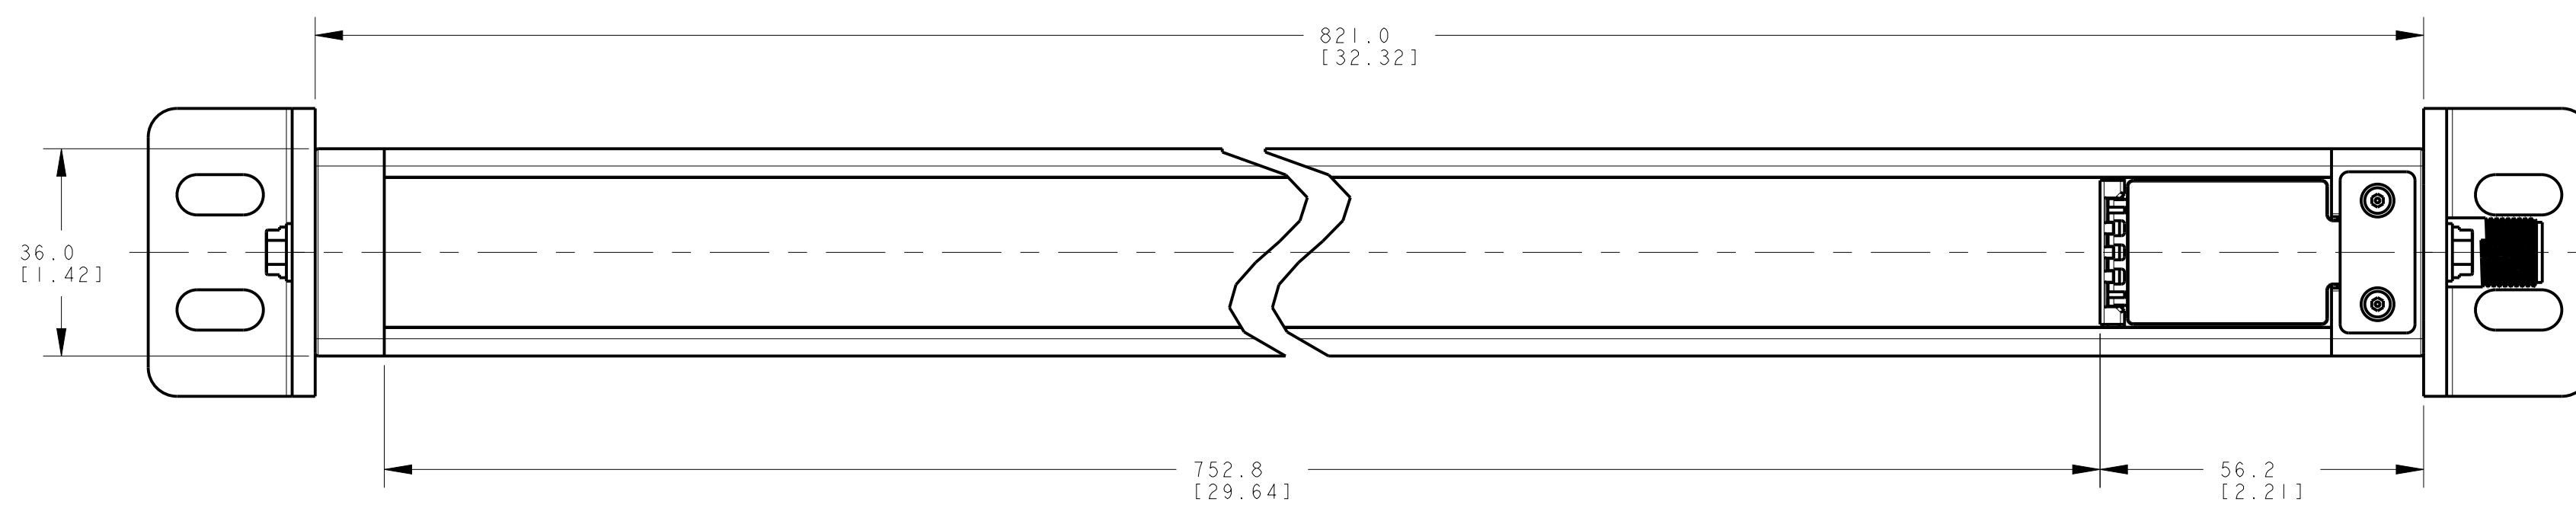

ISOMETRIC VIEW  
SCALE 1:4

NOTES:  
1. ALL DIMENSIONS ARE MILLIMETERS [INCHES] UNLESS OTHERWISE NOTED.  
2. REFER TO "www.bannerengineering.com" FOR ADDITIONAL DATA AND SPECIFICATIONS.

This drawing is the property of BANNER ENGINEERING CORP. Any use or reproduction, in any form, without prior written permission of Banner is prohibited.  
© 2015 Banner Engineering Corp.  
THIRD ANGLE PROJECTION

<b>BANNER</b> BANNER ENGINEERING CORP. www.bannerengineering.com	
TITLE <b>EZ-SCREEN, SLS 750mm OD WEB CAD DRAWINGS 2D/3D</b>	
SIZE D	DRAWING NO. <b>139505</b>
SCALE 1:1	REV. <b>A</b>
SHEET 1 OF 1	

CREO