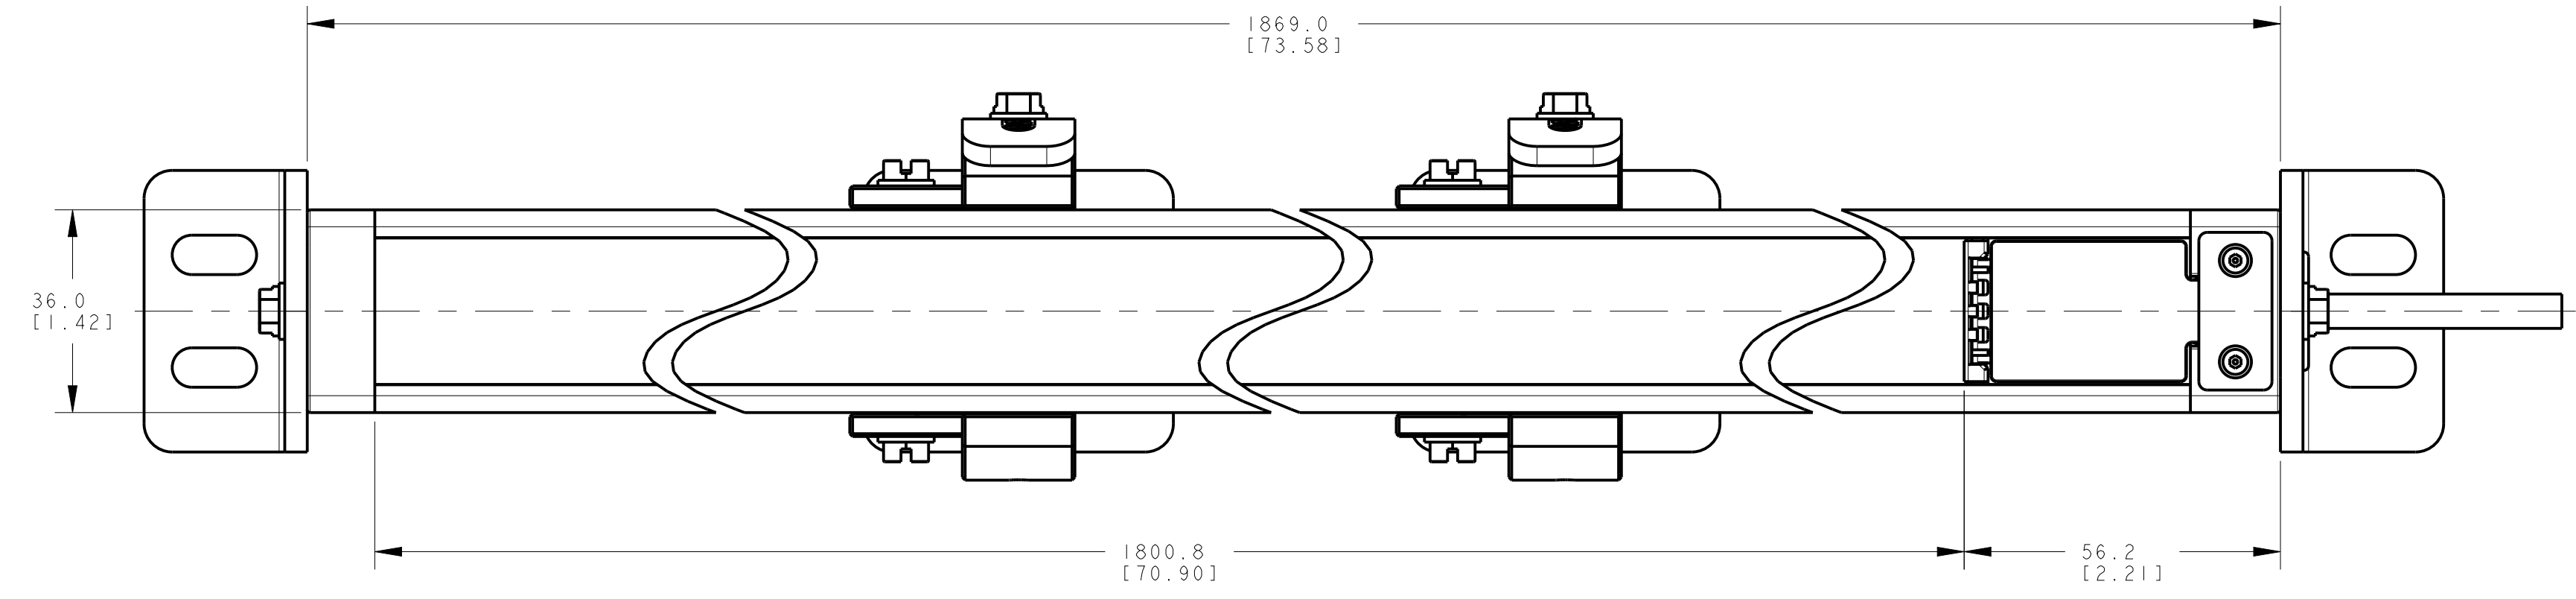

ISOMETRIC VIEW
SCALE 1:10

NOTES:
 1. ALL DIMENSIONS ARE MILLIMETERS [INCHES] UNLESS OTHERWISE NOTED.
 2. REFER TO "www.bannerengineering.com" FOR ADDITIONAL DATA AND SPECIFICATIONS.

This drawing is the property of BANNER ENGINEERING CORP. Any use or reproduction, in any form, without prior written permission of Banner is prohibited.
 © 2015 Banner Engineering Corp.
 THIRD ANGLE PROJECTION

BANNER BANNER ENGINEERING CORP. www.bannerengineering.com	
TITLE EZ-SCREEN Cascade, SLSC/EA 1800mm ODP/CABLE WEB CAD DRAWINGS 2D/3D	
SIZE D	DRAWING NO. 139560
SCALE 1:1	REV. A
SHEET 1 OF 1	