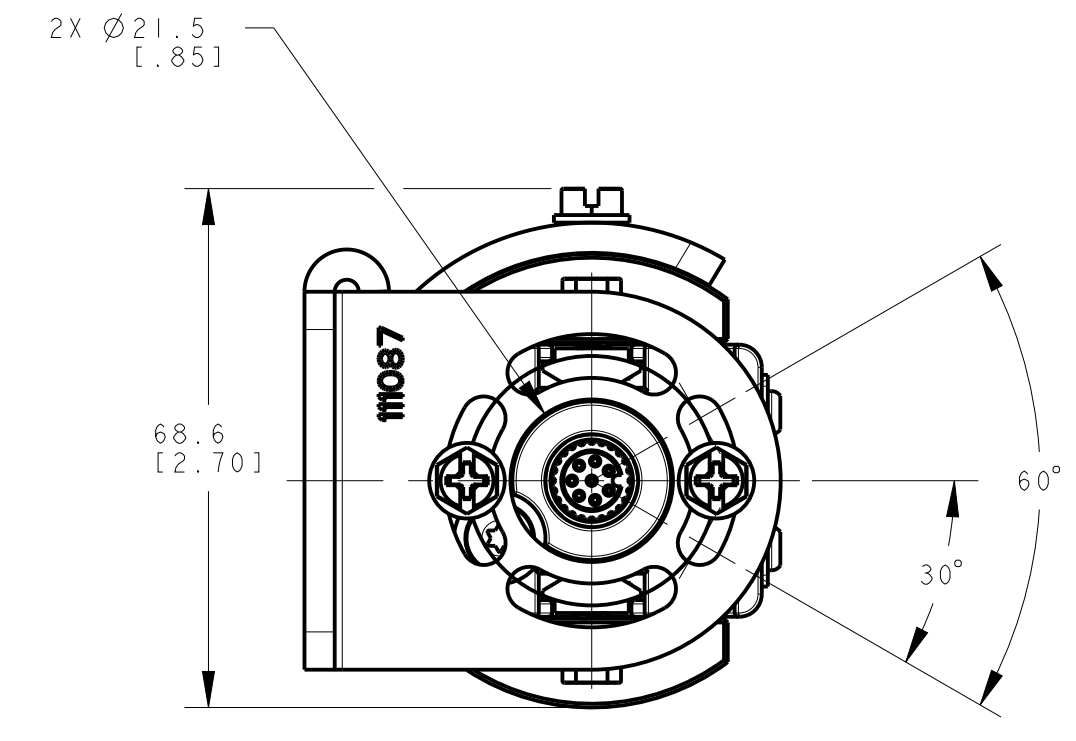

ISOMETRIC VIEW
SCALE 1:10

NOTES:
 1. ALL DIMENSIONS ARE MILLIMETERS [INCHES] UNLESS OTHERWISE NOTED.
 2. REFER TO "www.bannerengineering.com" FOR ADDITIONAL DATA AND SPECIFICATIONS.

This drawing is the property of BANNER ENGINEERING CORP. Any use or reproduction, in any form, without prior written permission of Banner is prohibited.
 © 2015 Banner Engineering Corp.
 THIRD ANGLE PROJECTION

BANNER BANNER ENGINEERING CORP. www.bannerengineering.com	
TITLE EZ-SCREEN Cascade, SLSC/EA 1800mm ODP/CABLE WEB CAD DRAWINGS 2D/3D	
SIZE D	DRAWING NO. 139560
SCALE 1:1	REV. A
SHEET 1 OF 1	