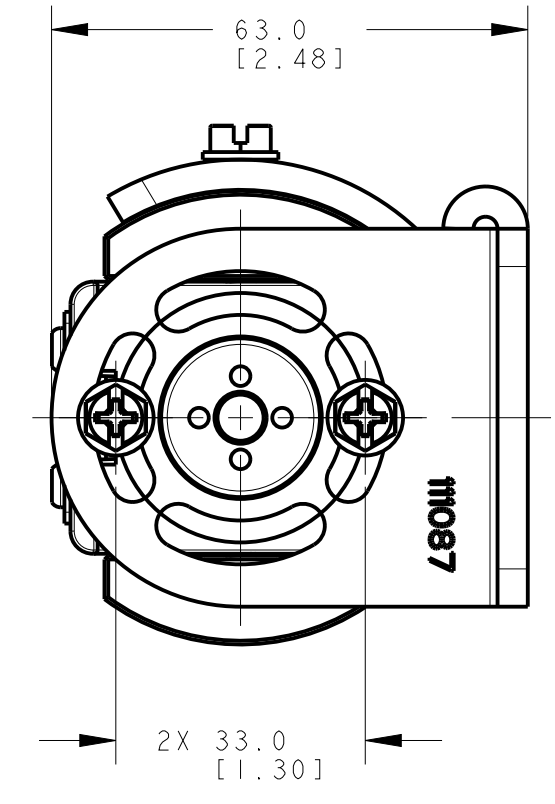

ISOMETRIC VIEW
SCALE 1:10

NOTES:
 1. ALL DIMENSIONS ARE MILLIMETERS [INCHES] UNLESS OTHERWISE NOTED.
 2. REFER TO "www.bannerengineering.com" FOR ADDITIONAL DATA AND SPECIFICATIONS.

This drawing is the property of BANNER ENGINEERING CORP. Any use or reproduction, in any form, without prior written permission of Banner is prohibited.
 © 2015 Banner Engineering Corp.
 THIRD ANGLE PROJECTION

BANNER BANNER ENGINEERING CORP. www.bannerengineering.com	
TITLE EZ-SCREEN Cascade, SLSC/EA 1800mm ODP/CABLE WEB CAD DRAWINGS 2D/3D	
SIZE D	DRAWING NO. 139560
SCALE 1:1	REV. A
SHEET 1 OF 1	