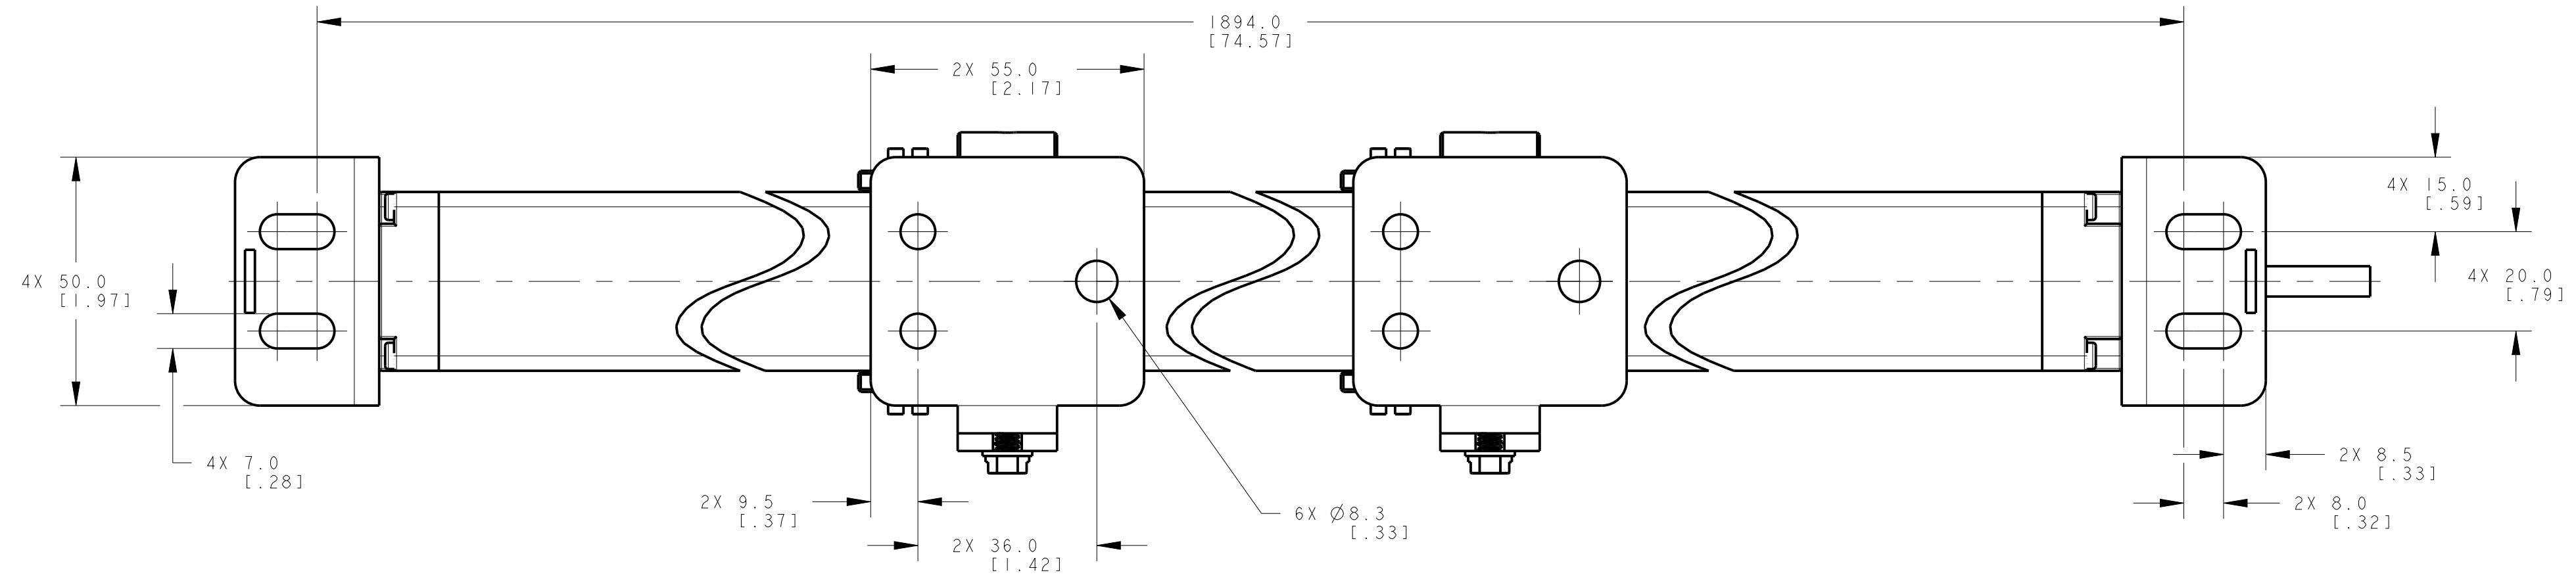

ISOMETRIC VIEW
SCALE 1:10

NOTES:
 1. ALL DIMENSIONS ARE MILLIMETERS [INCHES] UNLESS OTHERWISE NOTED.
 2. REFER TO "www.bannerengineering.com" FOR ADDITIONAL DATA AND SPECIFICATIONS.

This drawing is the property of BANNER ENGINEERING CORP. Any use or reproduction, in any form, without prior written permission of Banner is prohibited.
 © 2015 Banner Engineering Corp.
 THIRD ANGLE PROJECTION

BANNER BANNER ENGINEERING CORP. www.bannerengineering.com	
TITLE EZ-SCREEN Cascade, SLSC/EA 1800mm ODP/CABLE WEB CAD DRAWINGS 2D/3D	
SIZE D	DRAWING NO. 139560
SCALE 1:1	REV. A
SHEET 1 OF 1	