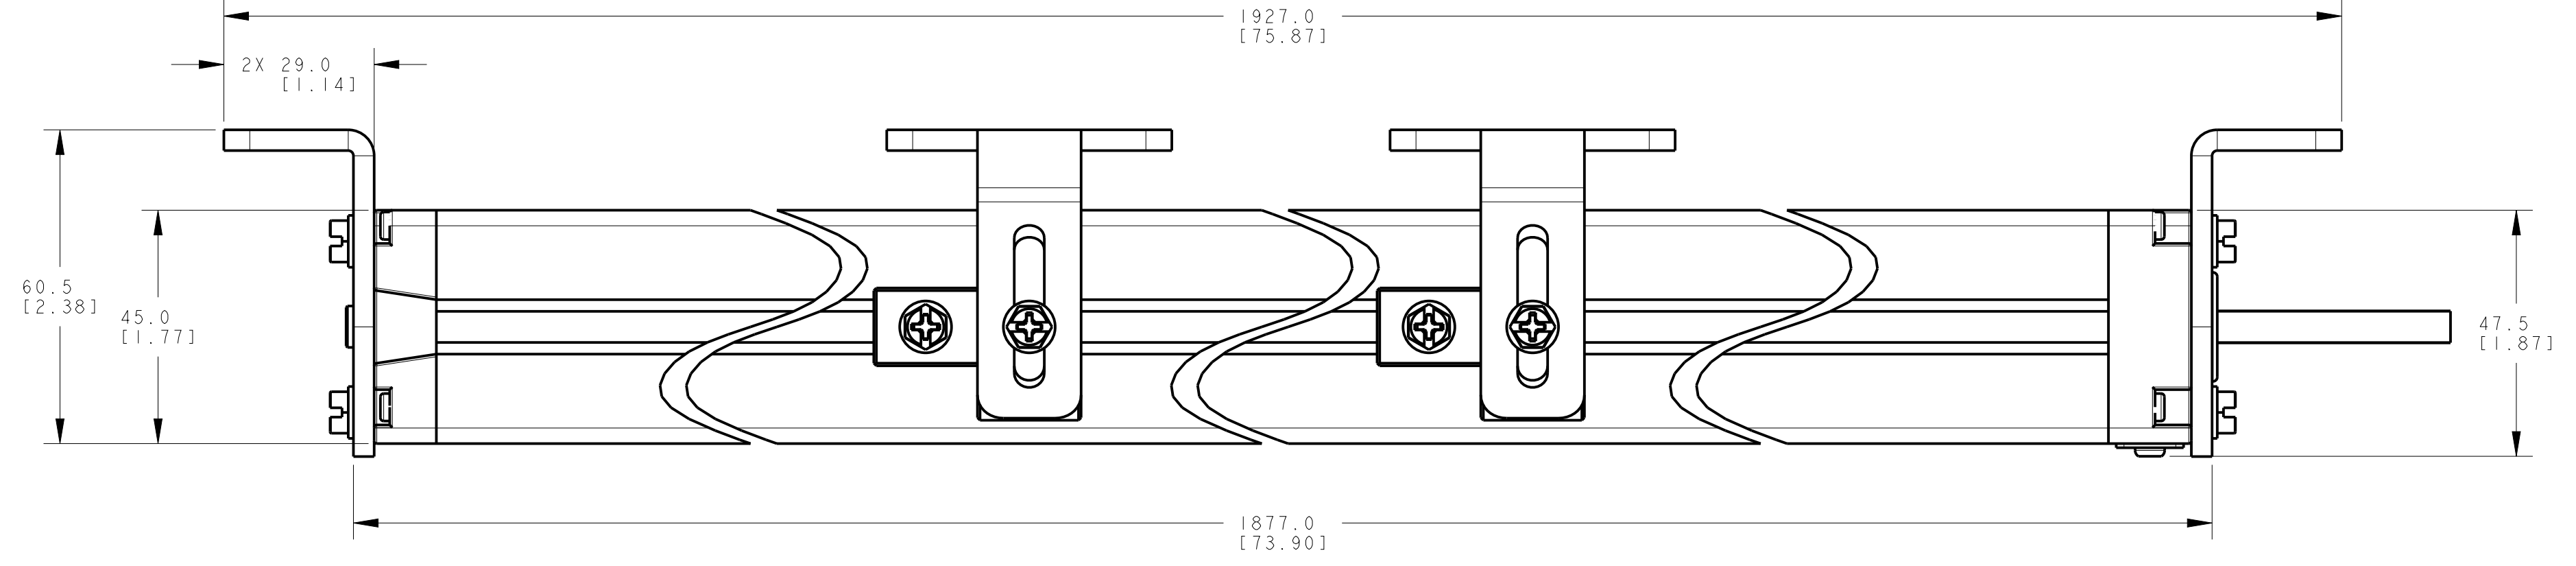

ISOMETRIC VIEW
SCALE 1:10

NOTES:
 1. ALL DIMENSIONS ARE MILLIMETERS [INCHES] UNLESS OTHERWISE NOTED.
 2. REFER TO "www.bannerengineering.com" FOR ADDITIONAL DATA AND SPECIFICATIONS.

This drawing is the property of BANNER ENGINEERING CORP. Any use or reproduction, in any form, without prior written permission of Banner is prohibited.
 © 2015 Banner Engineering Corp.
 THIRD ANGLE PROJECTION

BANNER BANNER ENGINEERING CORP. www.bannerengineering.com	
TITLE EZ-SCREEN Cascade, SLSC/EA 1800mm ODP/CABLE WEB CAD DRAWINGS 2D/3D	
SIZE D	DRAWING NO. 139560
SCALE 1:1	REV. A
SHEET 1 OF 1	