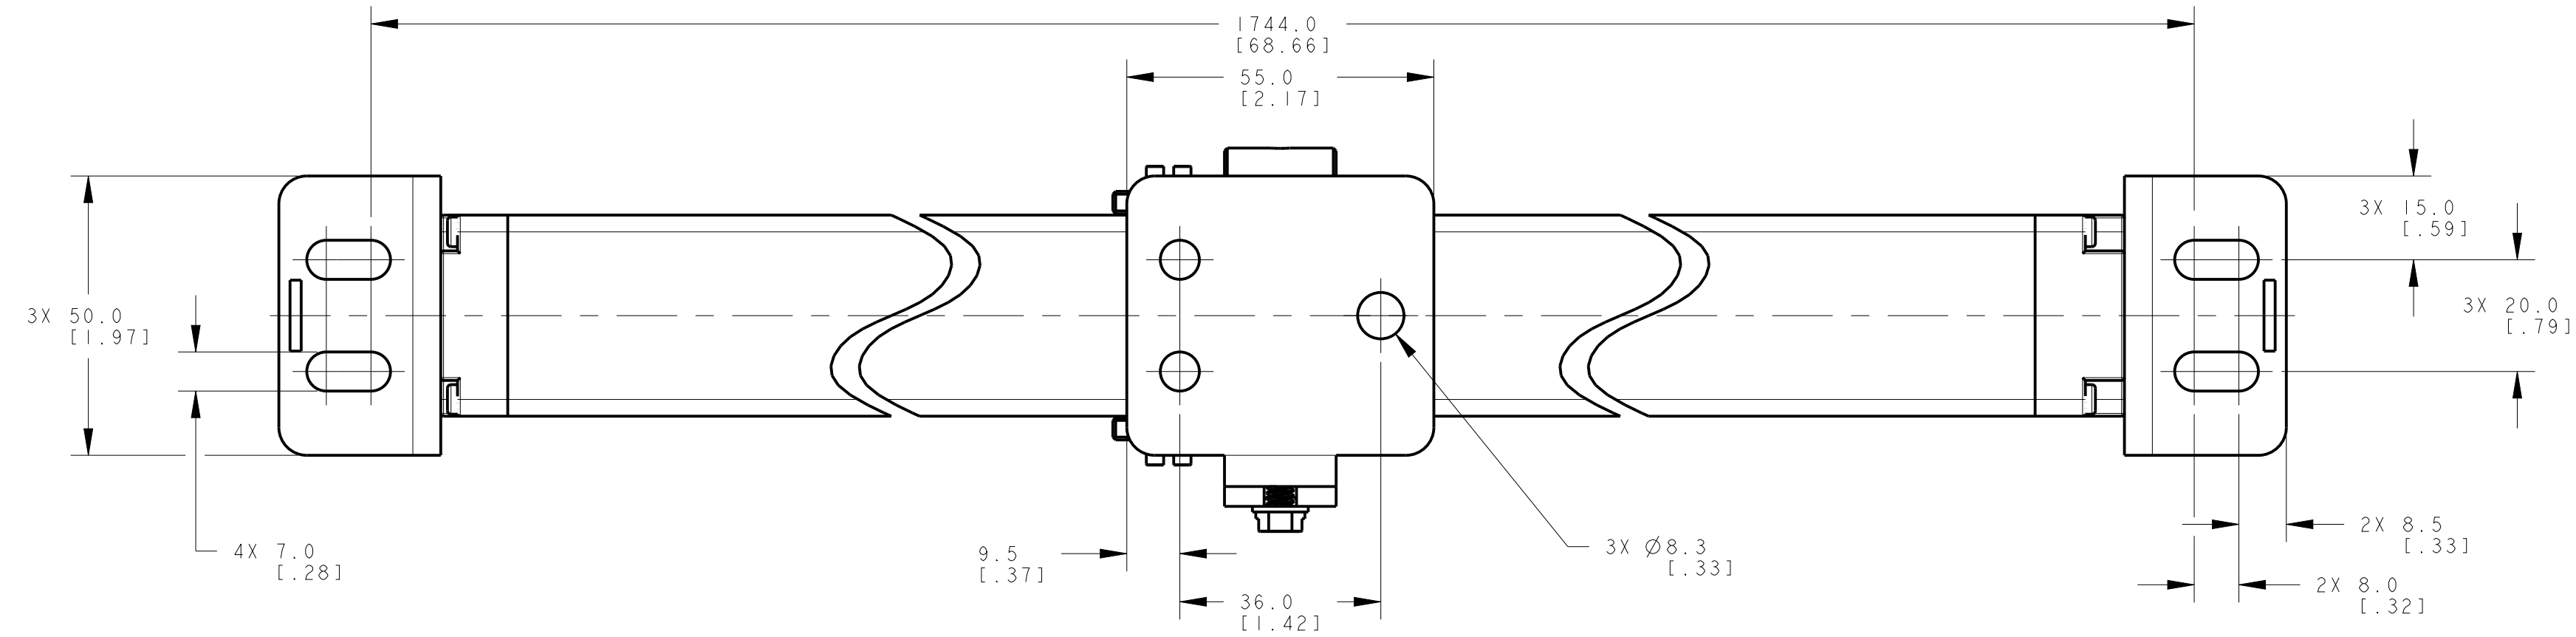

NOTES:
1. ALL DIMENSIONS ARE MILLIMETERS [INCHES] UNLESS OTHERWISE NOTED.
2. REFER TO "www.bannerengineering.com" FOR ADDITIONAL DATA AND SPECIFICATIONS.

BANNER BANNER ENGINEERING CORP.
www.bannerengineering.com

TITLE
**EZ-SCREEN Cascade SLSC/EA 1650mm OD
WEB CAD DRAWINGS 2D/3D**

SIZE D	DRAWING NO. 139543	REV. A
SCALE 1:1	SHEET 1 OF 1	

CRO