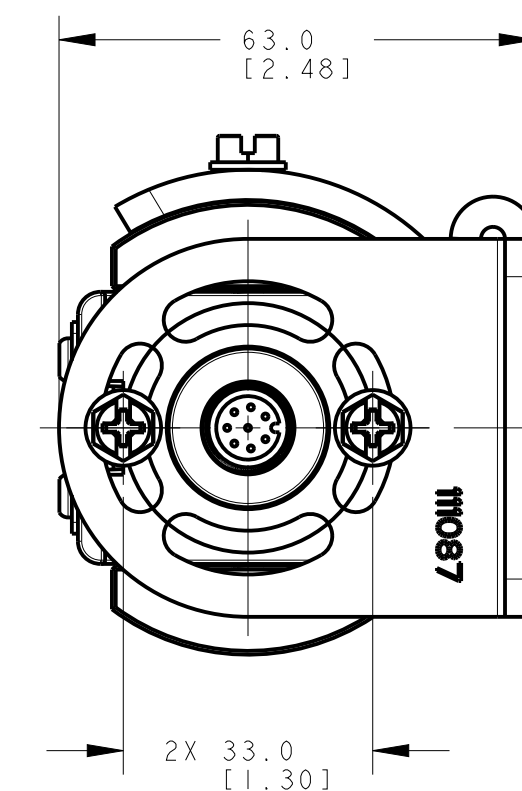

NOTES:
1. ALL DIMENSIONS ARE MILLIMETERS [INCHES] UNLESS OTHERWISE NOTED.
2. REFER TO "www.bannerengineering.com" FOR ADDITIONAL DATA AND SPECIFICATIONS.

BANNER BANNER ENGINEERING CORP.
www.bannerengineering.com

TITLE
**EZ-SCREEN Cascade SLSC/EA 1650mm OD
WEB CAD DRAWINGS 2D/3D**

SIZE D	DRAWING NO. 139543	REV. A
SCALE 1:1	SHEET 1 OF 1	

CRO