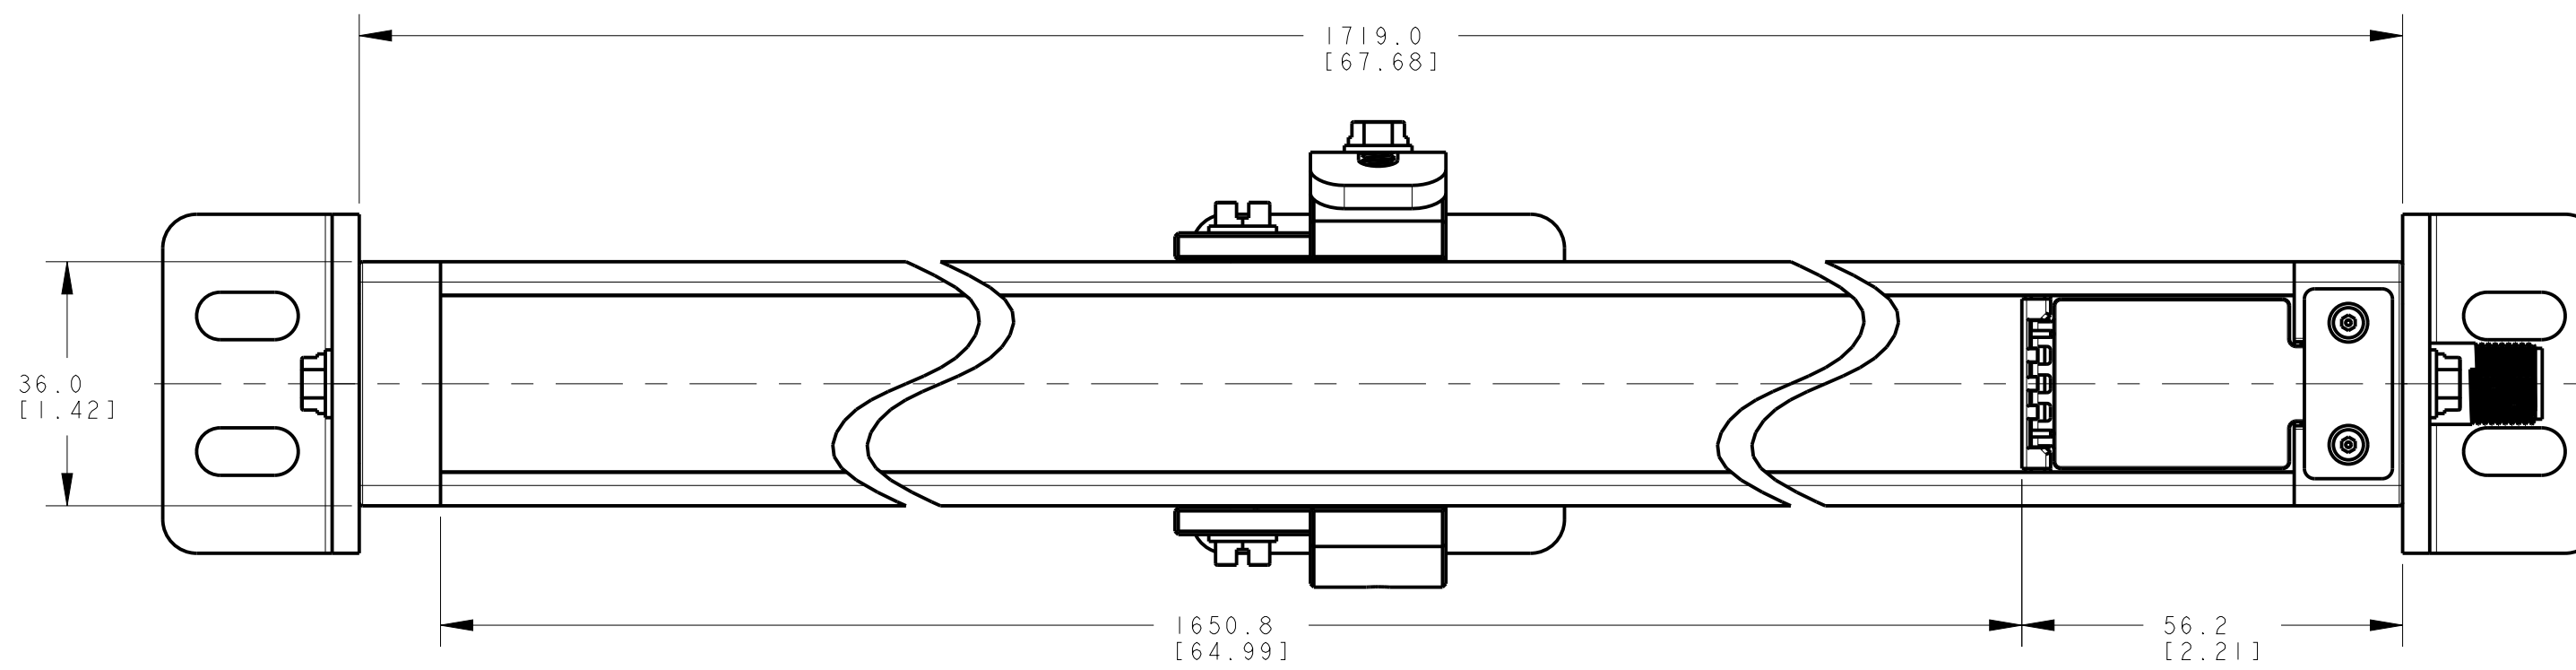

NOTES:
1. ALL DIMENSIONS ARE MILLIMETERS [INCHES] UNLESS OTHERWISE NOTED.
2. REFER TO "www.bannerengineering.com" FOR ADDITIONAL DATA AND SPECIFICATIONS.

BANNER BANNER ENGINEERING CORP.
www.bannerengineering.com

TITLE
**EZ-SCREEN Cascade SLSC/EA 1650mm OD
WEB CAD DRAWINGS 2D/3D**

SIZE D	DRAWING NO. 139543	REV. A
SCALE 1:1	SHEET 1 OF 1	

CRO