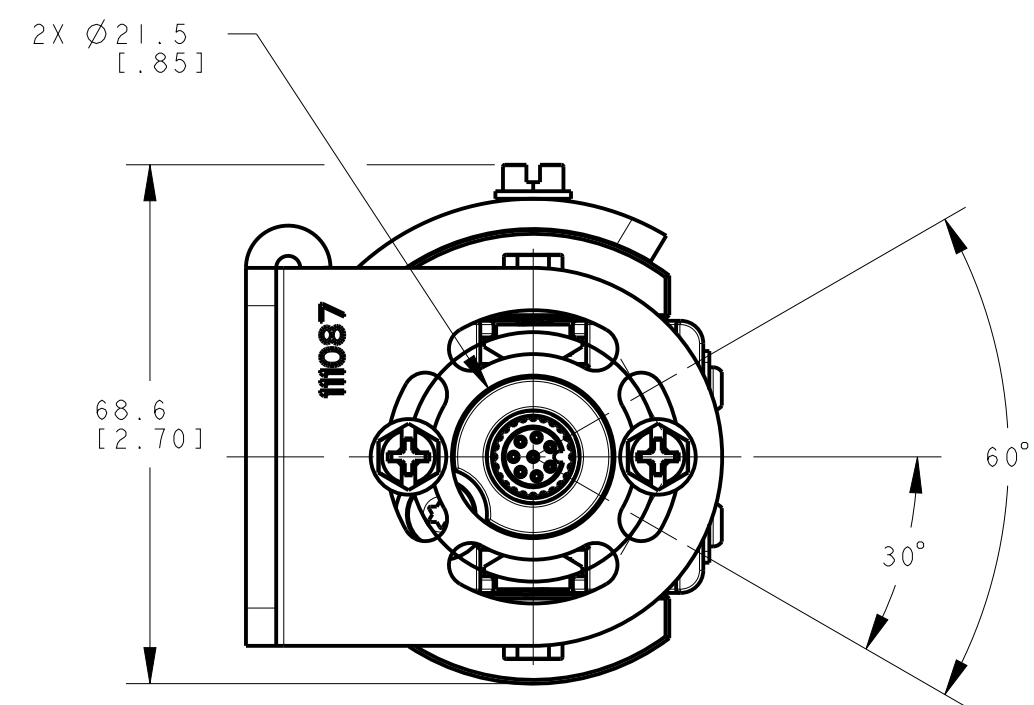

NOTES:
1. ALL DIMENSIONS ARE MILLIMETERS [INCHES] UNLESS OTHERWISE NOTED.
2. REFER TO "www.bannerengineering.com" FOR ADDITIONAL DATA AND SPECIFICATIONS.

BANNER BANNER ENGINEERING CORP.
www.bannerengineering.com

TITLE
**EZ-SCREEN Cascade SLSC/EA 1650mm OD
WEB CAD DRAWINGS 2D/3D**

SIZE D	DRAWING NO. 139543	REV. A
SCALE 1:1	SHEET 1 OF 1	

CRO