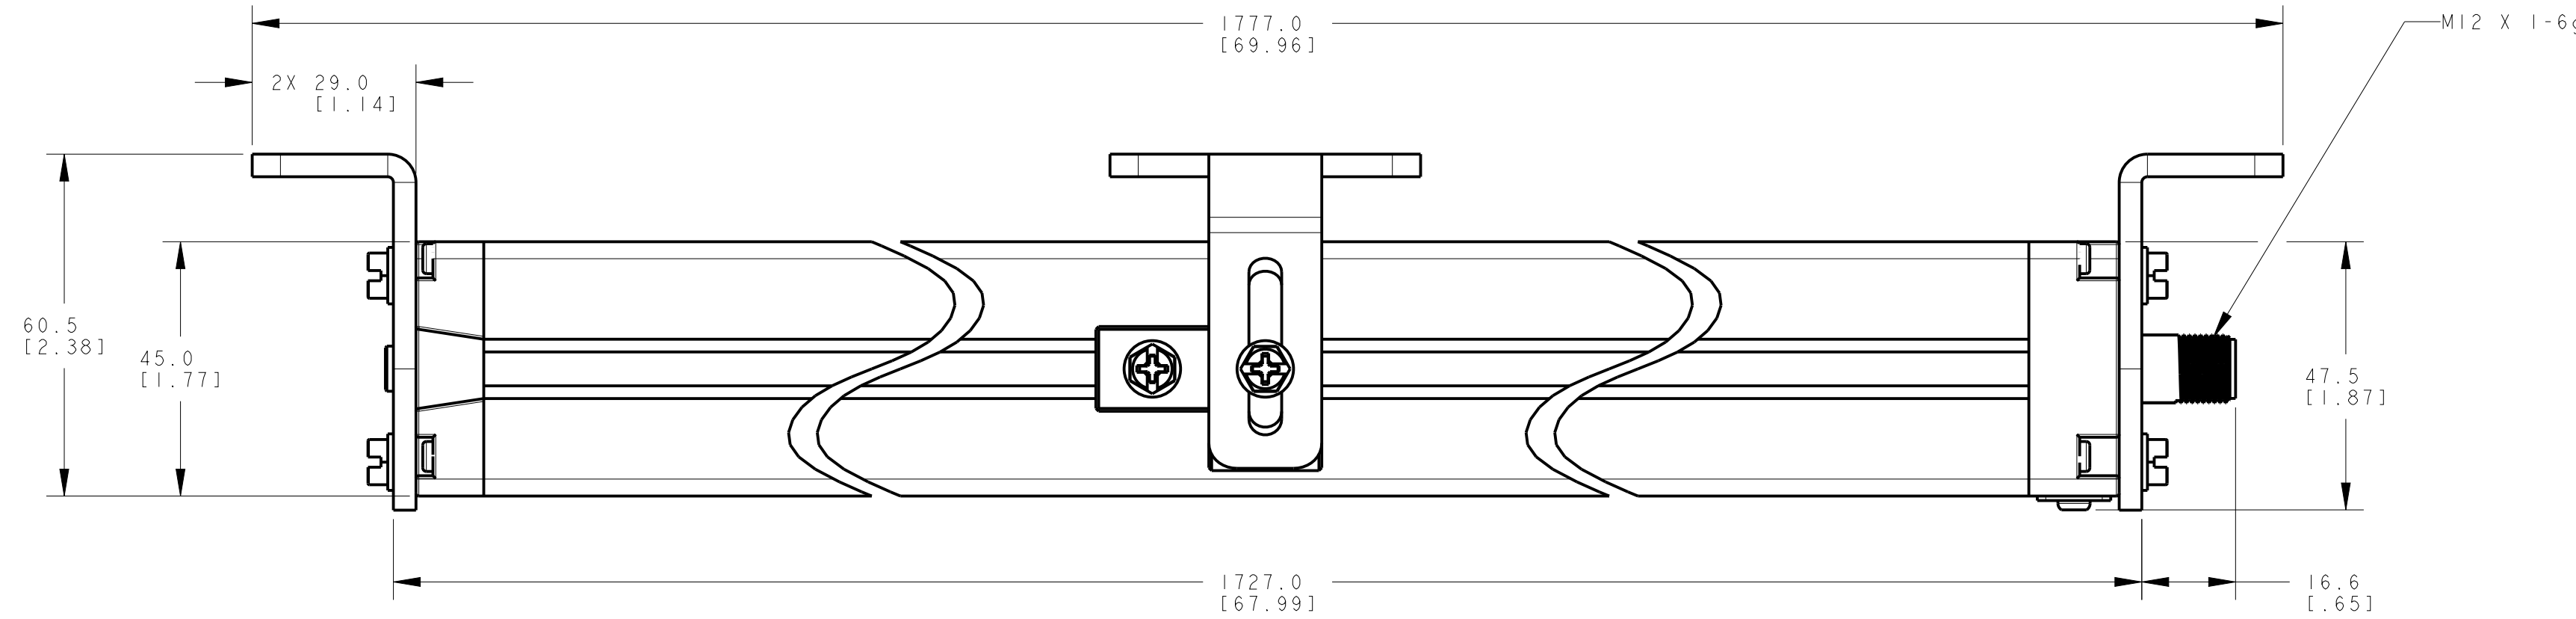

NOTES:
1. ALL DIMENSIONS ARE MILLIMETERS [INCHES] UNLESS OTHERWISE NOTED.
2. REFER TO "www.bannerengineering.com" FOR ADDITIONAL DATA AND SPECIFICATIONS.

BANNER BANNER ENGINEERING CORP.
www.bannerengineering.com

TITLE
**EZ-SCREEN Cascade SLSC/EA 1650mm OD
WEB CAD DRAWINGS 2D/3D**

SIZE D	DRAWING NO. 139543	REV. A
SCALE 1:1	SHEET 1 OF 1	

CRO