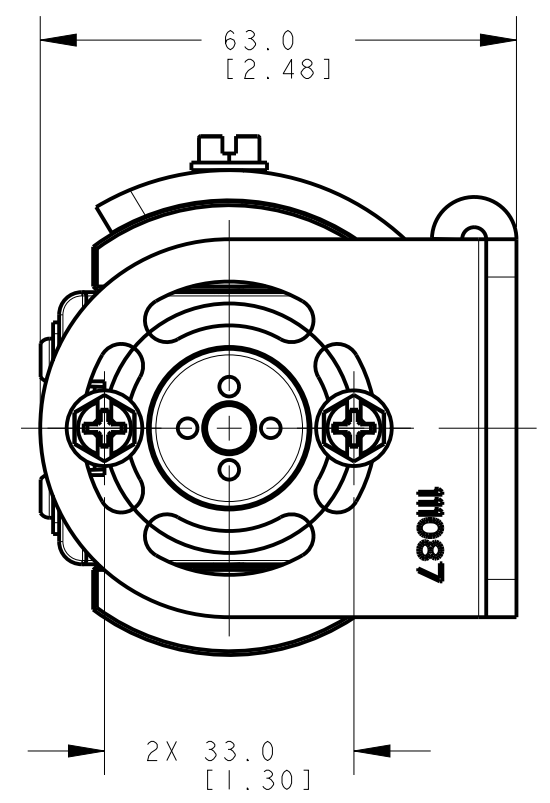

ISOMETRIC VIEW  
SCALE 1:4

NOTES:  
1. ALL DIMENSIONS ARE MILLIMETERS [INCHES] UNLESS OTHERWISE NOTED.  
2. REFER TO "www.bannerengineering.com" FOR ADDITIONAL DATA AND SPECIFICATIONS.

This drawing is the property of BANNER ENGINEERING CORP. Any use or reproduction in any form, without prior written permission of Banner is prohibited.  
© 2015 Banner Engineering Corp.  
THIRD ANGLE PROJECTION

		<b>BANNER ENGINEERING CORP.</b> www.bannerengineering.com	
TITLE <b>EZ-SCREEN Cascade, SLSC/EA 1350mm ODP/CABLE</b> <b>WEB CAD DRAWINGS 2D/3D</b>			
SIZE D	DRAWING NO. 139557	REV. A	
SCALE 1:1	SHEET 1 OF 1		