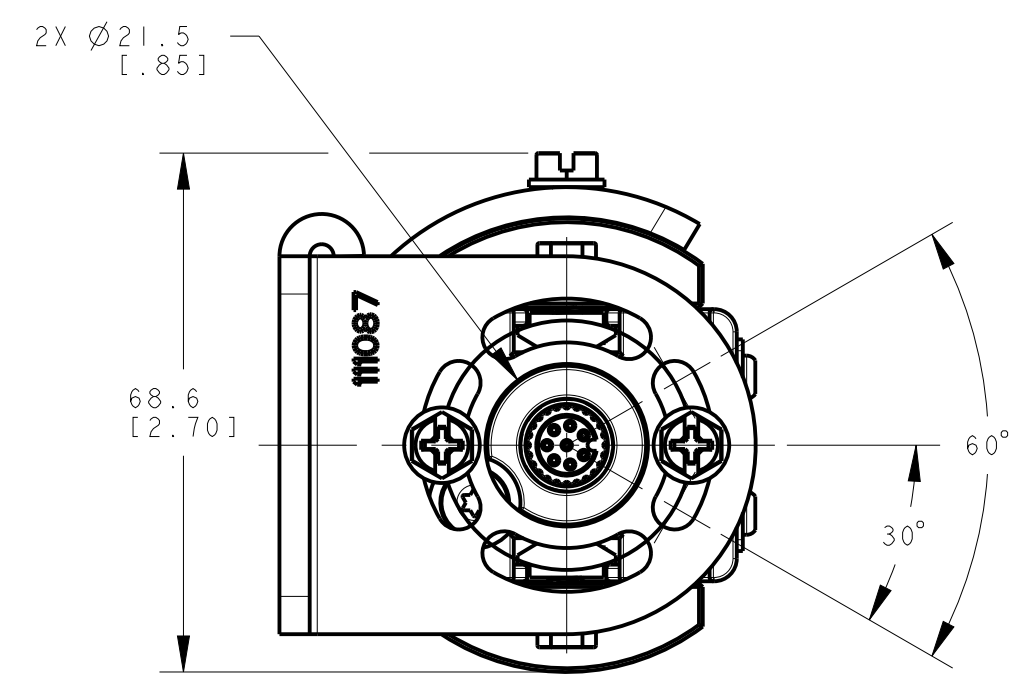

ISOMETRIC VIEW  
SCALE 1:4

NOTES:  
1. ALL DIMENSIONS ARE MILLIMETERS [INCHES] UNLESS OTHERWISE NOTED.  
2. REFER TO "www.bannerengineering.com" FOR ADDITIONAL DATA AND SPECIFICATIONS.

This drawing is the property of BANNER ENGINEERING CORP. Any use or reproduction in any form, without prior written permission of Banner is prohibited.  
© 2015 Banner Engineering Corp.  
THIRD ANGLE PROJECTION

		<b>BANNER ENGINEERING CORP.</b> www.bannerengineering.com	
TITLE <b>EZ-SCREEN Cascade, SLSC/EA 1350mm ODP/CABLE</b> <b>WEB CAD DRAWINGS 2D/3D</b>			
SIZE D	DRAWING NO. 139557	REV. A	
SCALE 1:1	SHEET 1 OF 1		