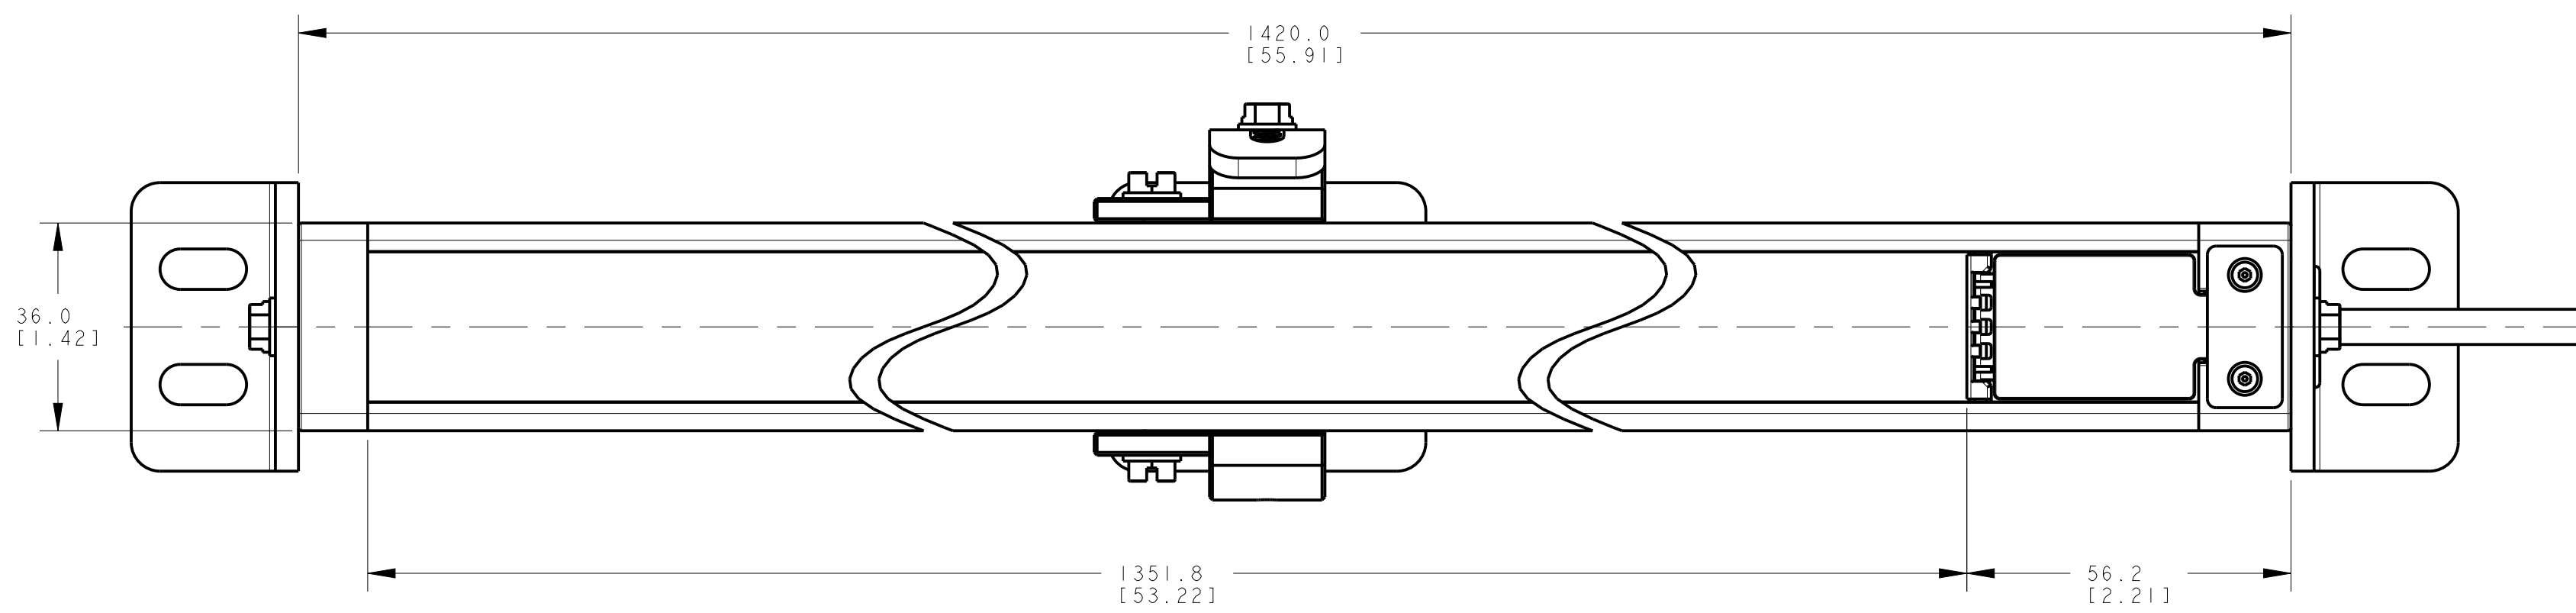

ISOMETRIC VIEW  
SCALE 1:4

NOTES:  
1. ALL DIMENSIONS ARE MILLIMETERS [INCHES] UNLESS OTHERWISE NOTED.  
2. REFER TO "www.bannerengineering.com" FOR ADDITIONAL DATA AND SPECIFICATIONS.

This drawing is the property of BANNER ENGINEERING CORP. Any use or reproduction in any form, without prior written permission of Banner is prohibited.  
© 2015 Banner Engineering Corp.  
THIRD ANGLE PROJECTION

		<b>BANNER ENGINEERING CORP.</b> www.bannerengineering.com	
TITLE <b>EZ-SCREEN Cascade, SLSC/EA 1350mm ODP/CABLE</b> <b>WEB CAD DRAWINGS 2D/3D</b>			
SIZE D	DRAWING NO. 139557	REV. A	
SCALE 1:1	SHEET 1 OF 1		