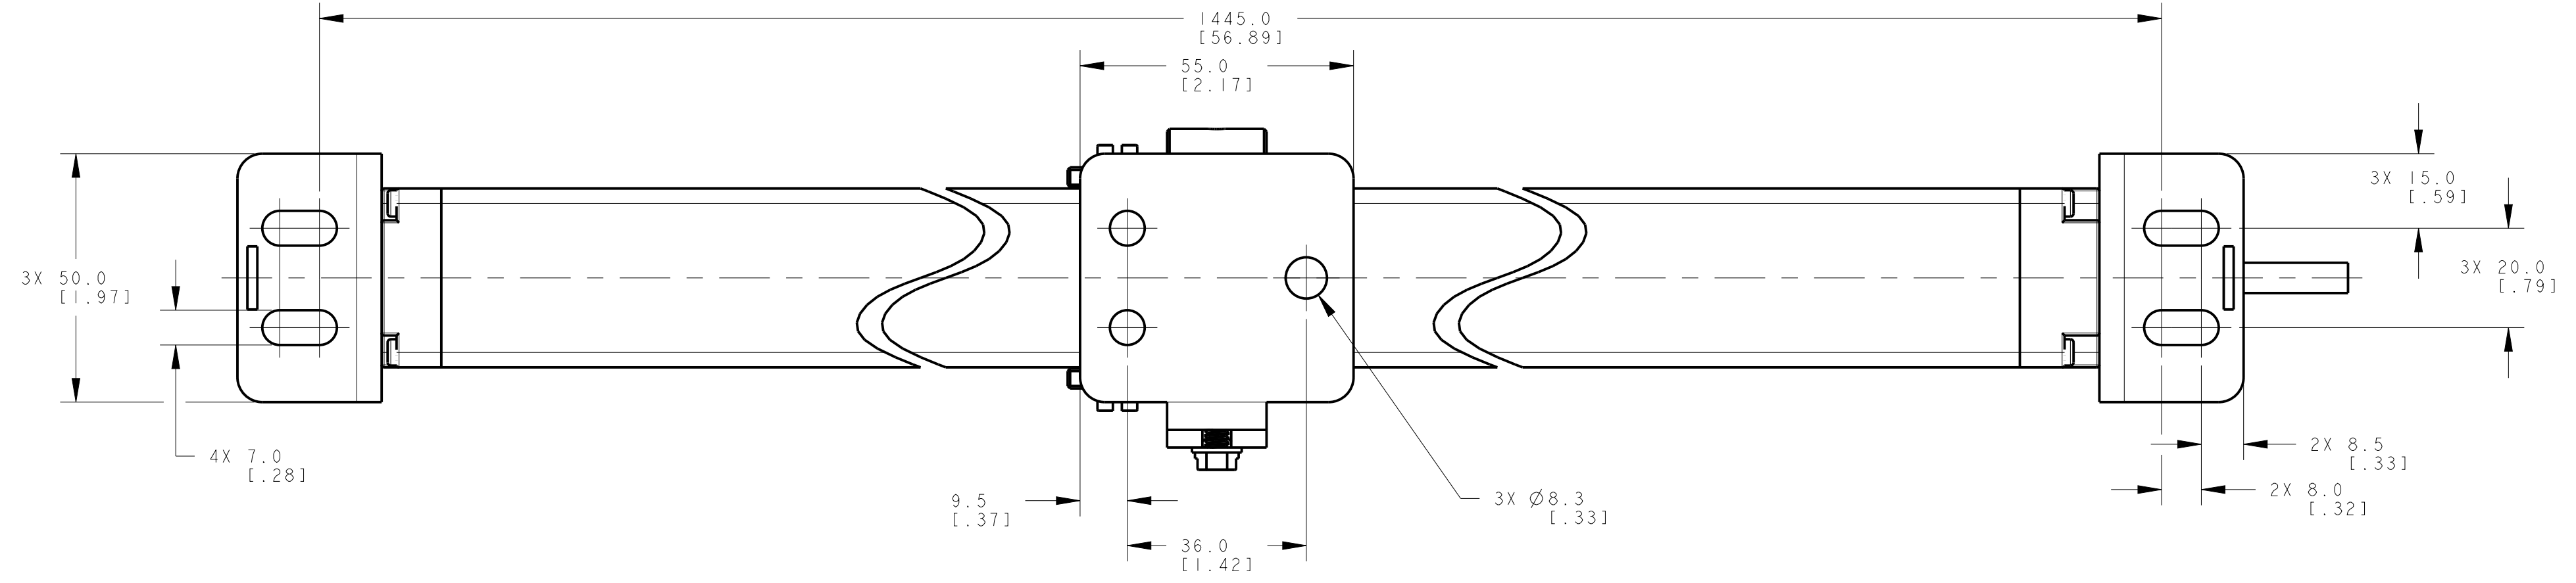

ISOMETRIC VIEW  
SCALE 1:4

NOTES:  
1. ALL DIMENSIONS ARE MILLIMETERS [INCHES] UNLESS OTHERWISE NOTED.  
2. REFER TO "www.bannerengineering.com" FOR ADDITIONAL DATA AND SPECIFICATIONS.

This drawing is the property of BANNER ENGINEERING CORP. Any use or reproduction in any form, without prior written permission of Banner is prohibited.  
© 2015 Banner Engineering Corp.  
THIRD ANGLE PROJECTION

		<b>BANNER ENGINEERING CORP.</b> www.bannerengineering.com	
TITLE <b>EZ-SCREEN Cascade, SLSC/EA 1350mm ODP/CABLE</b> <b>WEB CAD DRAWINGS 2D/3D</b>			
SIZE D	DRAWING NO. 139557	REV. A	
SCALE 1:1	SHEET 1 OF 1		