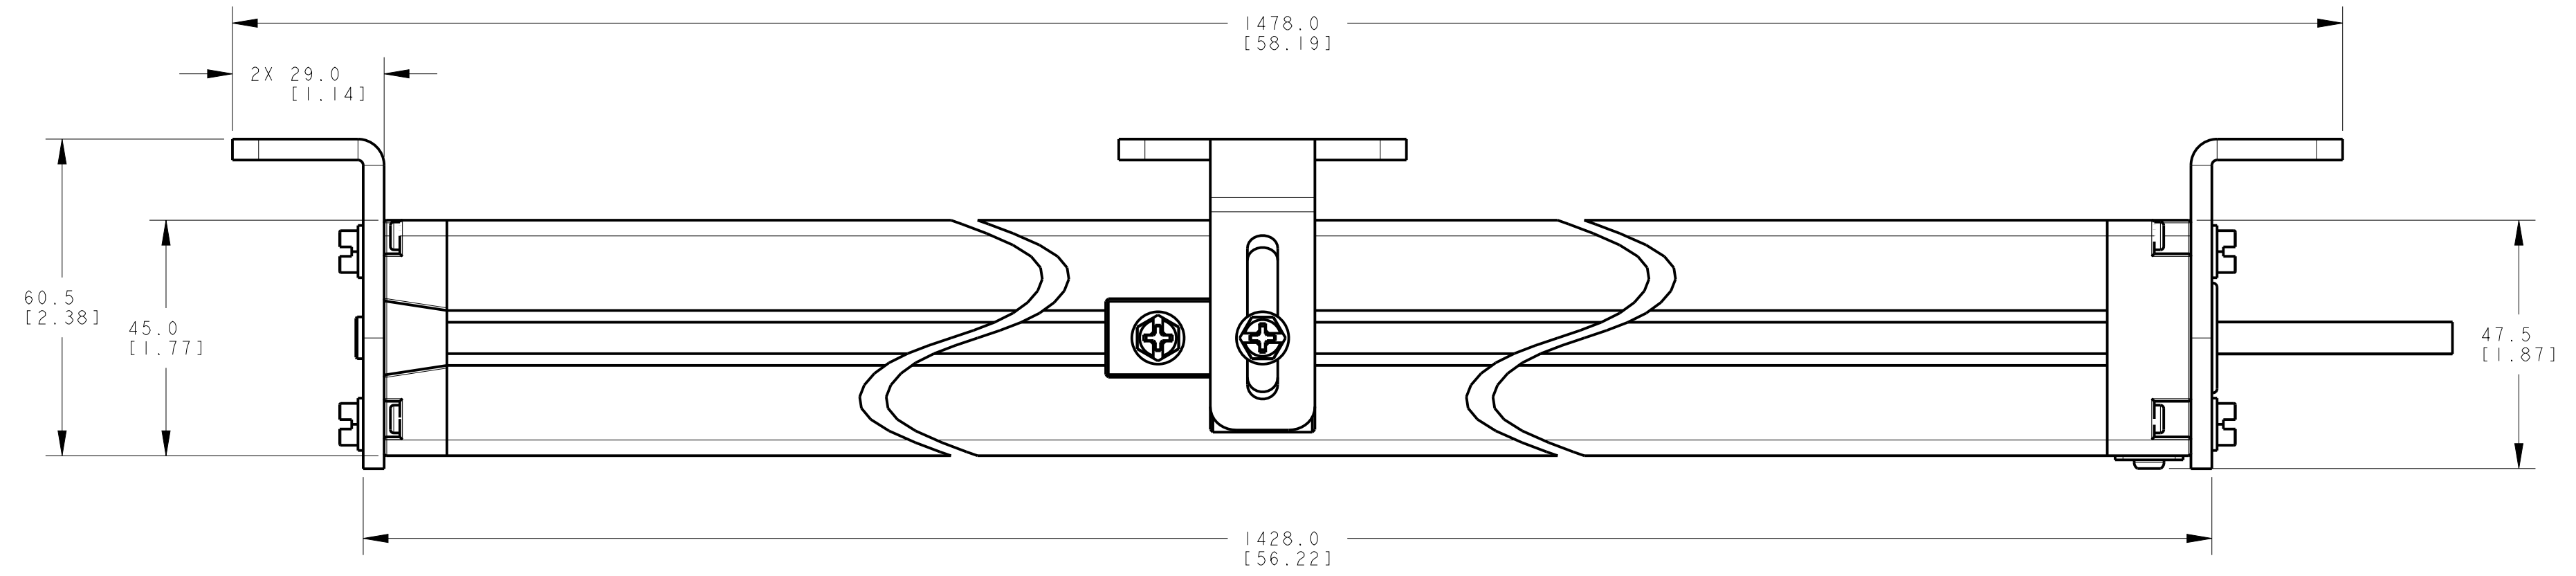

ISOMETRIC VIEW  
SCALE 1:4

NOTES:  
1. ALL DIMENSIONS ARE MILLIMETERS [INCHES] UNLESS OTHERWISE NOTED.  
2. REFER TO "www.bannerengineering.com" FOR ADDITIONAL DATA AND SPECIFICATIONS.

This drawing is the property of BANNER ENGINEERING CORP. Any use or reproduction in any form, without prior written permission of Banner is prohibited.  
© 2015 Banner Engineering Corp.  
THIRD ANGLE PROJECTION

		<b>BANNER ENGINEERING CORP.</b> www.bannerengineering.com	
TITLE <b>EZ-SCREEN Cascade, SLSC/EA 1350mm ODP/CABLE</b> <b>WEB CAD DRAWINGS 2D/3D</b>			
SIZE D	DRAWING NO. 139557	REV. A	
SCALE 1:1	SHEET 1 OF 1		