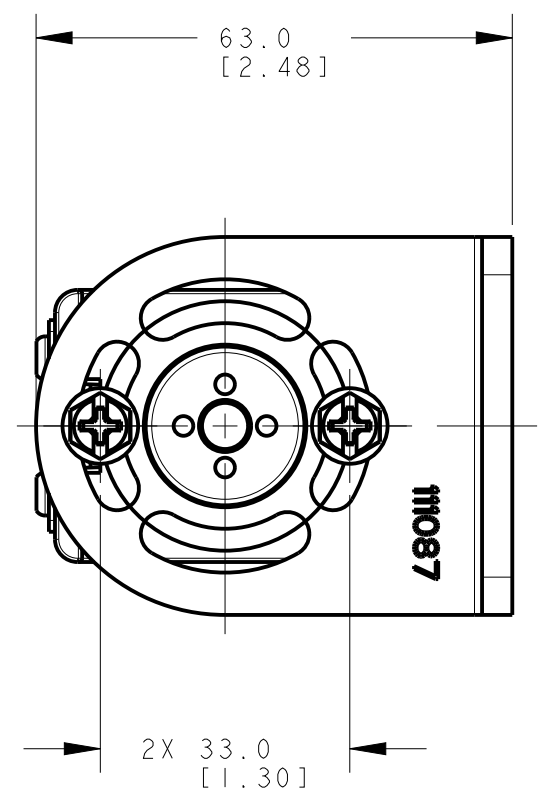

NOTES:
1. ALL DIMENSIONS ARE MILLIMETERS [INCHES] UNLESS OTHERWISE NOTED.
2. REFER TO "www.bannerengineering.com" FOR ADDITIONAL DATA AND SPECIFICATIONS.

BANNER BANNER ENGINEERING CORP.
www.bannerengineering.com

TITLE
EZ-SCREEN Cascade, SLSC/EA 750mm ODP/CABLE
WEB CAD DRAWINGS 2D/3D

SIZE D	DRAWING NO. 139553	REV. A
SCALE 1:1	SHEET 1 OF 1	CREO