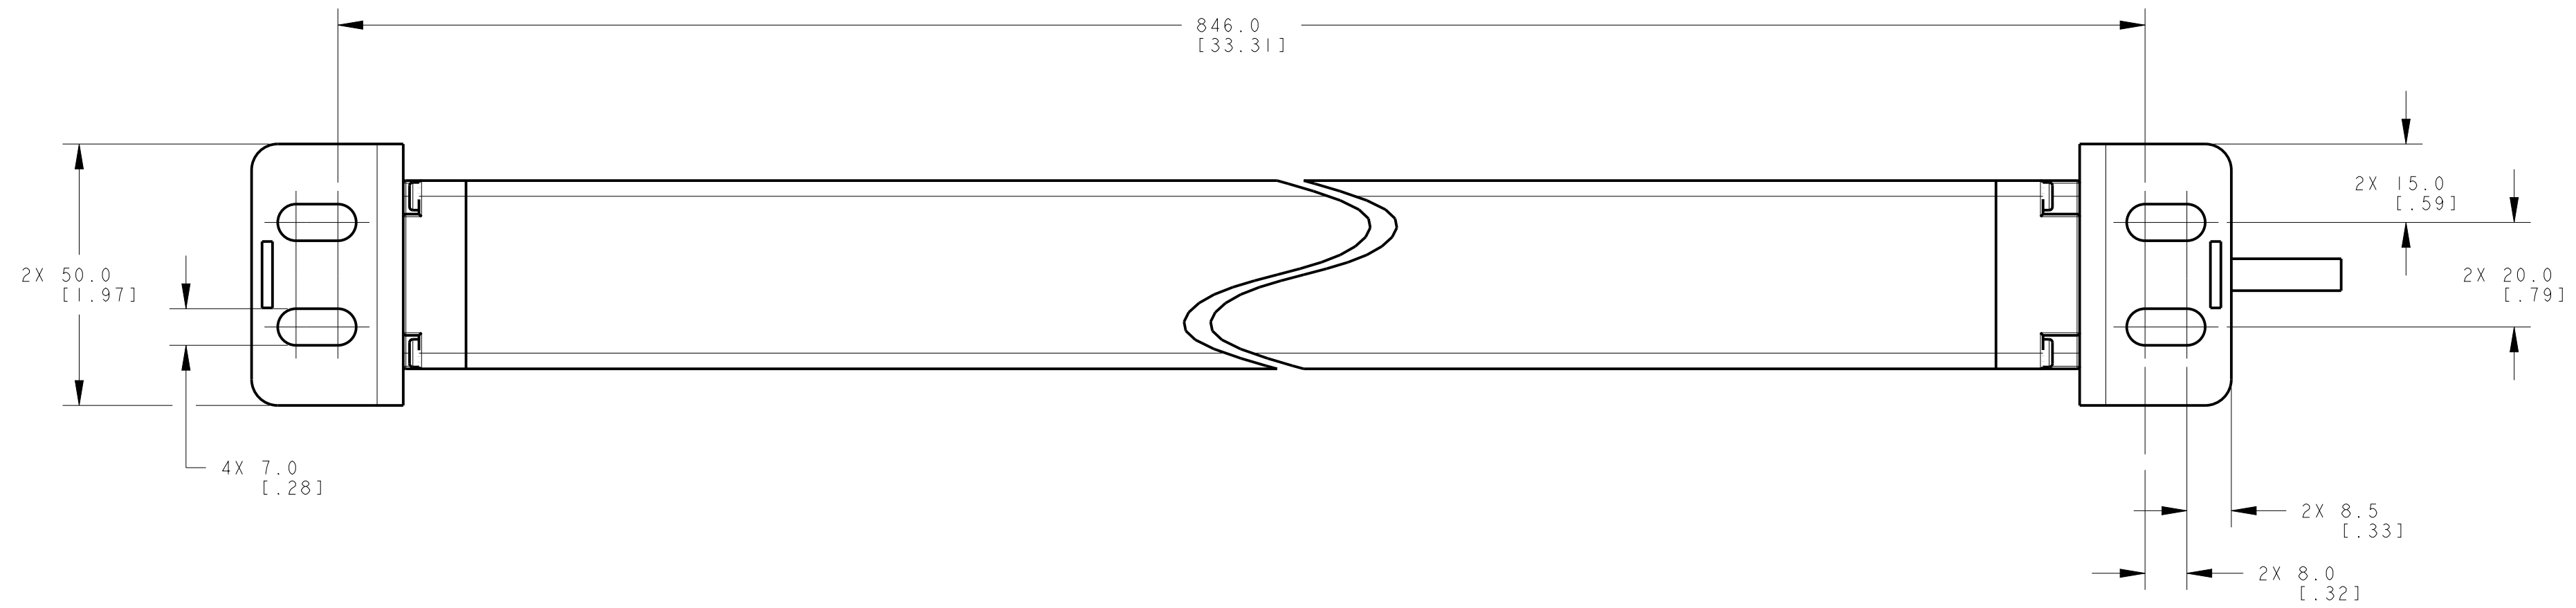

NOTES:
1. ALL DIMENSIONS ARE MILLIMETERS [INCHES] UNLESS OTHERWISE NOTED.
2. REFER TO "www.bannerengineering.com" FOR ADDITIONAL DATA AND SPECIFICATIONS.

BANNER BANNER ENGINEERING CORP.
www.bannerengineering.com

TITLE
EZ-SCREEN Cascade, SLSC/EA 750mm ODP/CABLE
WEB CAD DRAWINGS 2D/3D

SIZE D	DRAWING NO. 139553	REV. A
SCALE 1:1	SHEET 1 OF 1	CREO