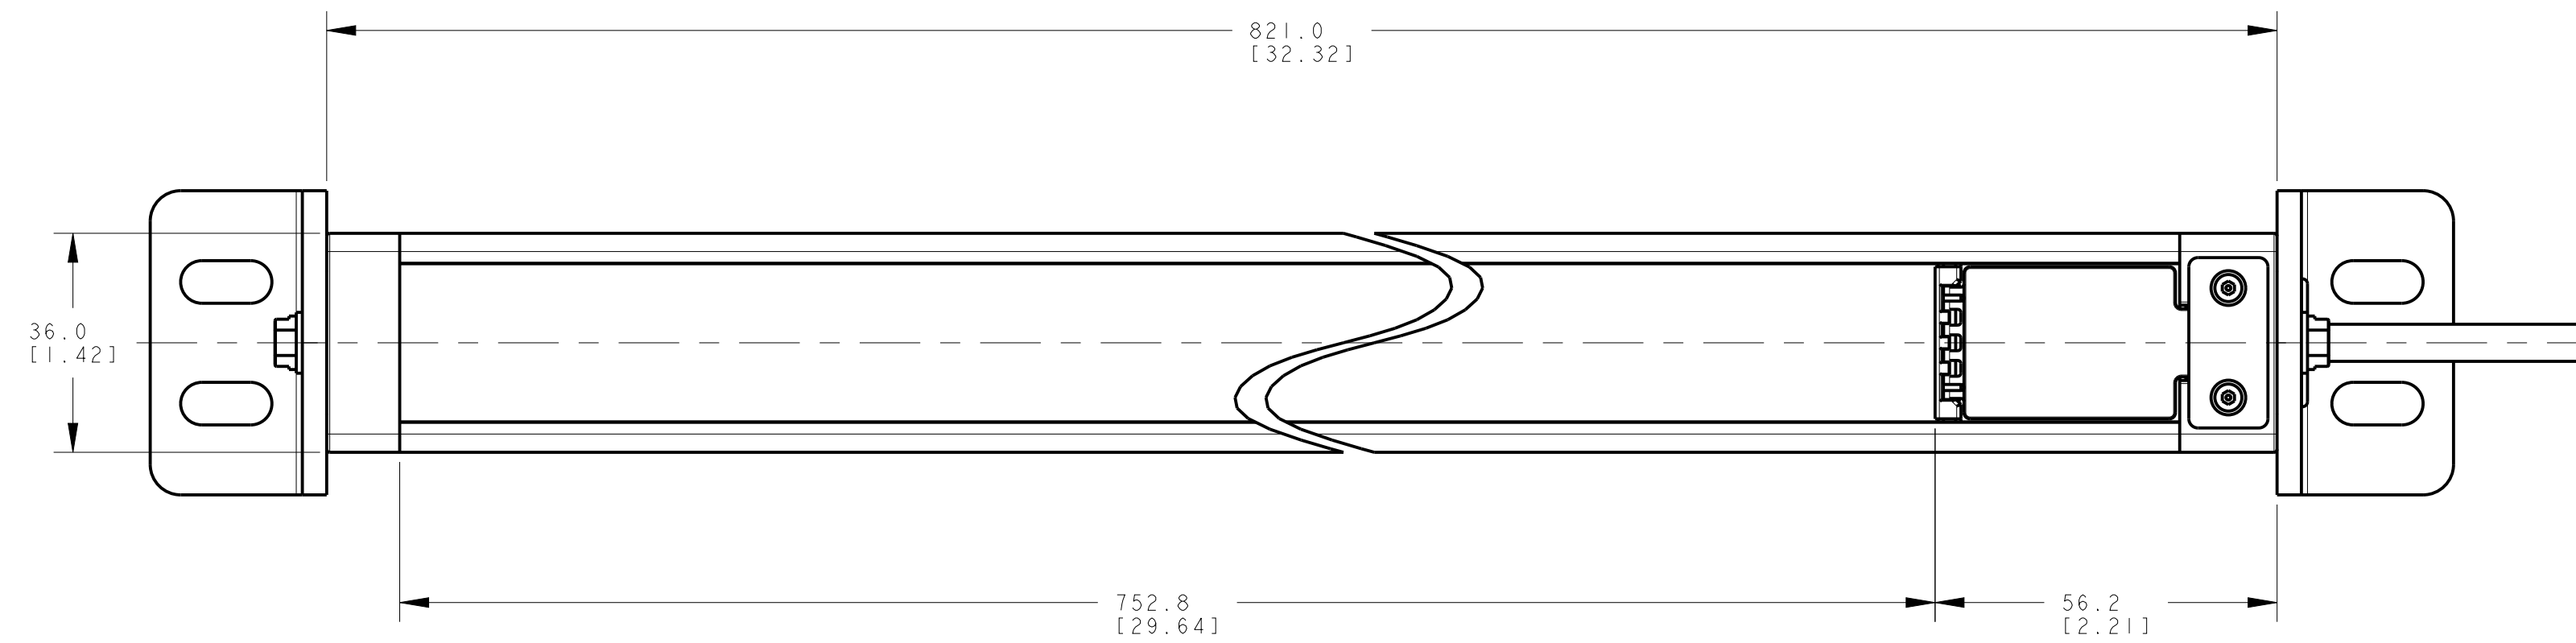

NOTES:
1. ALL DIMENSIONS ARE MILLIMETERS [INCHES] UNLESS OTHERWISE NOTED.
2. REFER TO "www.bannerengineering.com" FOR ADDITIONAL DATA AND SPECIFICATIONS.

BANNER BANNER ENGINEERING CORP.
www.bannerengineering.com

TITLE
EZ-SCREEN Cascade, SLSC/EA 750mm ODP/CABLE
WEB CAD DRAWINGS 2D/3D

SIZE D	DRAWING NO. 139553	REV. A
SCALE 1:1	SHEET 1 OF 1	CREO