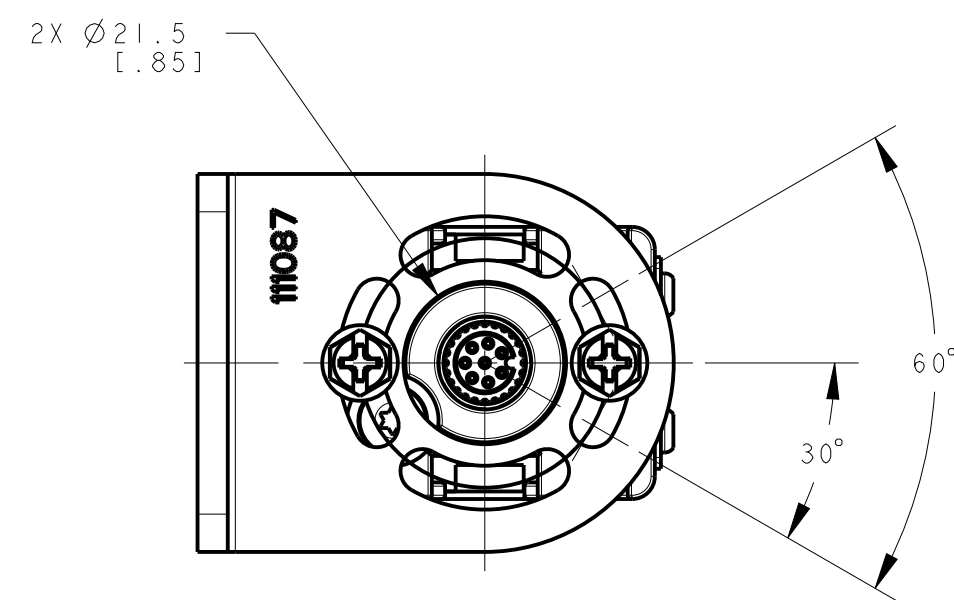

NOTES:
1. ALL DIMENSIONS ARE MILLIMETERS [INCHES] UNLESS OTHERWISE NOTED.
2. REFER TO "www.bannerengineering.com" FOR ADDITIONAL DATA AND SPECIFICATIONS.

BANNER BANNER ENGINEERING CORP.
www.bannerengineering.com

TITLE
EZ-SCREEN Cascade, SLSC/EA 750mm ODP/CABLE
WEB CAD DRAWINGS 2D/3D

SIZE D	DRAWING NO. 139553	REV. A
SCALE 1:1	SHEET 1 OF 1	CREO