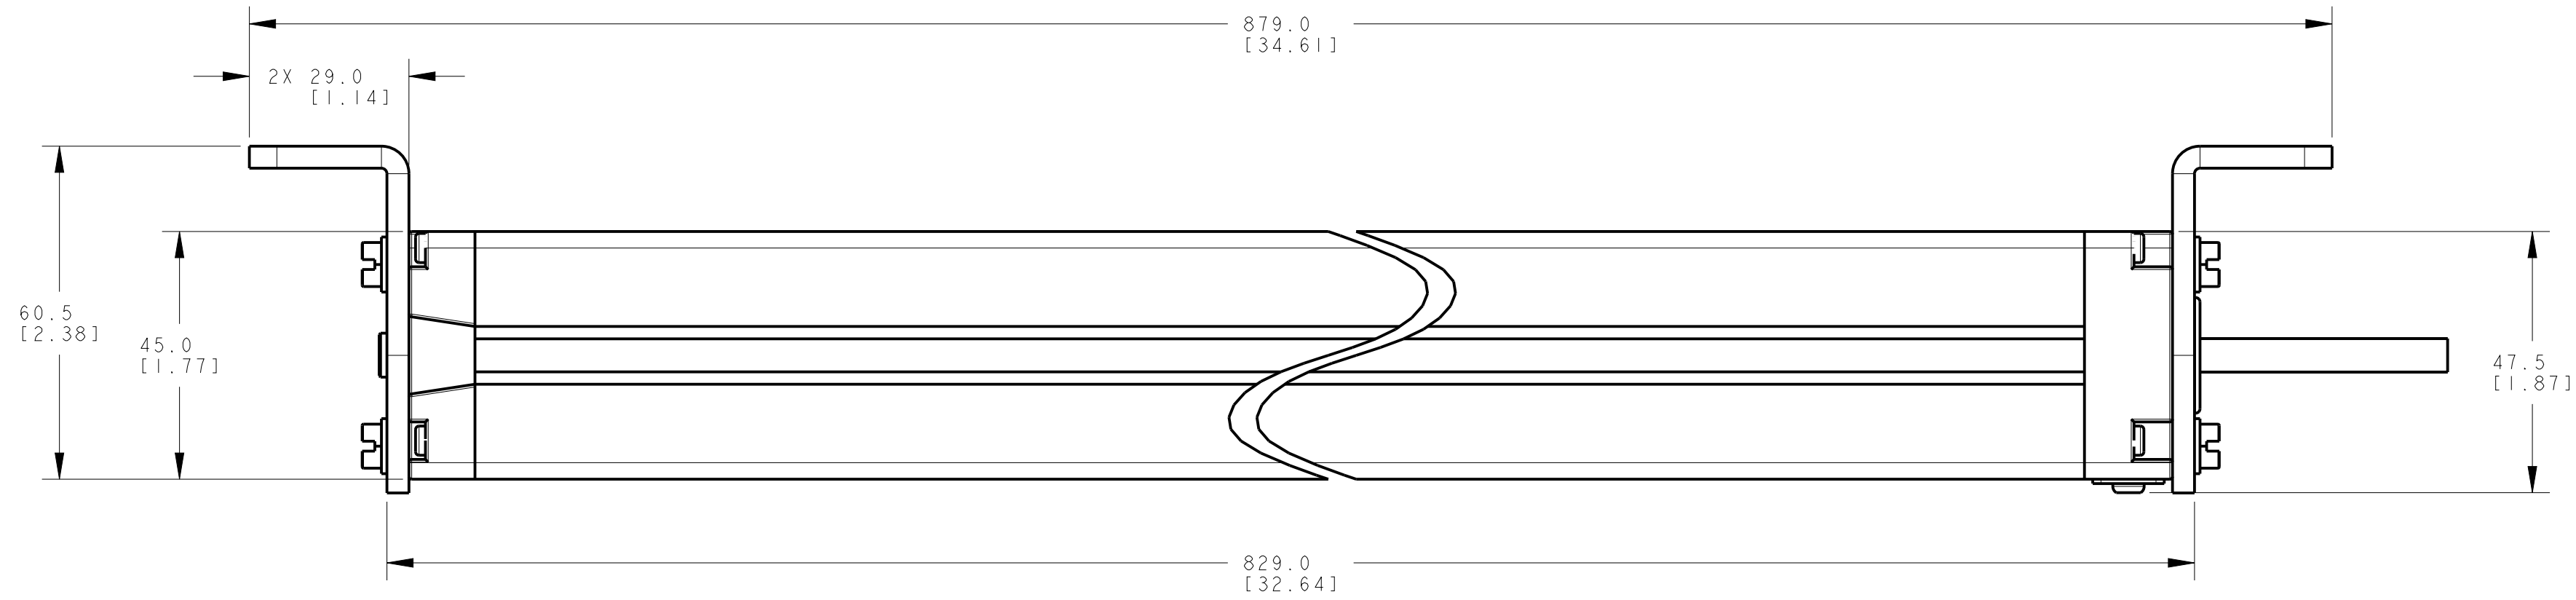

NOTES:
1. ALL DIMENSIONS ARE MILLIMETERS [INCHES] UNLESS OTHERWISE NOTED.
2. REFER TO "www.bannerengineering.com" FOR ADDITIONAL DATA AND SPECIFICATIONS.

BANNER BANNER ENGINEERING CORP.
www.bannerengineering.com

TITLE
EZ-SCREEN Cascade, SLSC/EA 750mm ODP/CABLE
WEB CAD DRAWINGS 2D/3D

SIZE D	DRAWING NO. 139553	REV. A
SCALE 1:1	SHEET 1 OF 1	CREO