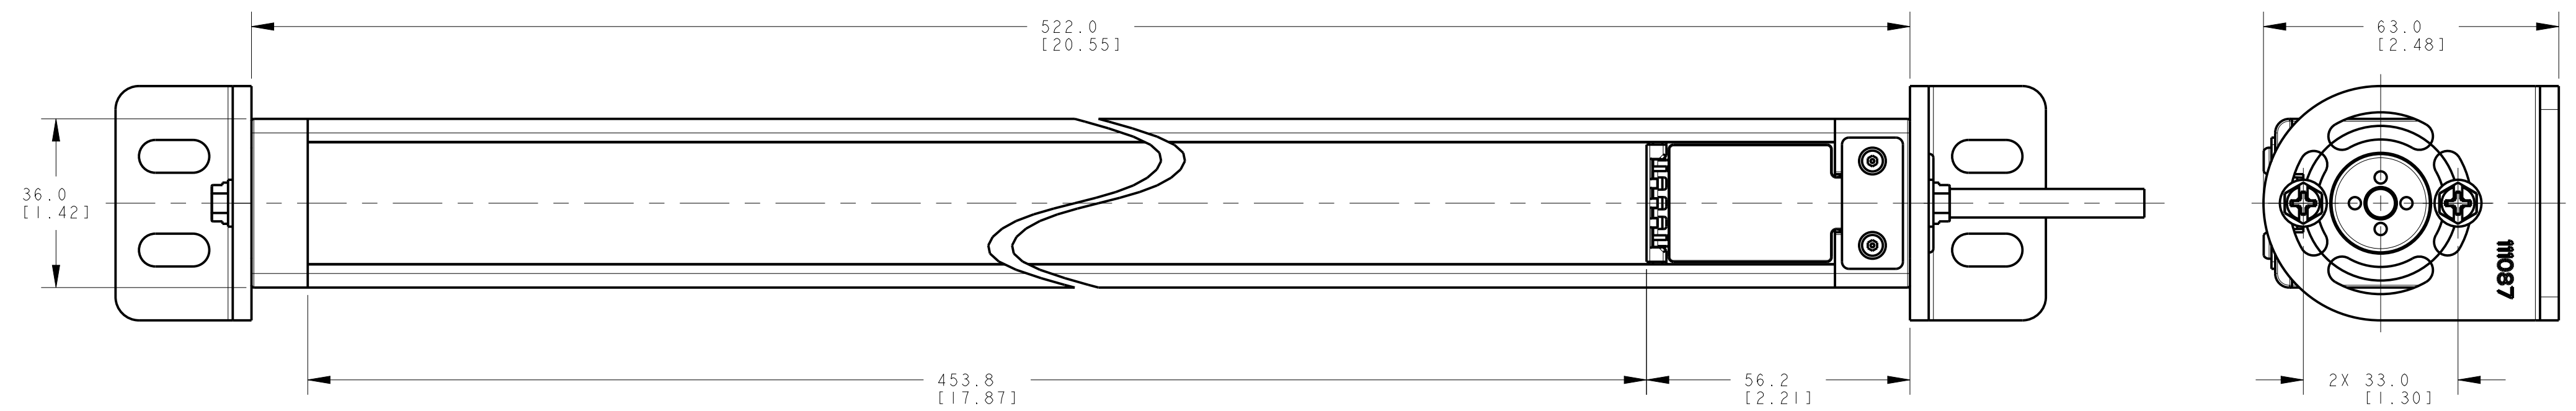

NOTES:
1. ALL DIMENSIONS ARE MILLIMETERS [INCHES] UNLESS OTHERWISE NOTED.
2. REFER TO "www.bannerengineering.com" FOR ADDITIONAL DATA AND SPECIFICATIONS.

BANNER BANNER ENGINEERING CORP.
www.bannerengineering.com

TITLE
EZ-SCREEN Cascade, SLSC/EA 450mm ODP/CABLE
WEB CAD DRAWINGS 2D/3D

SIZE D DRAWING NO. **139551** REV. **A**
SCALE 1:1 SHEET 1 OF 1

CREO