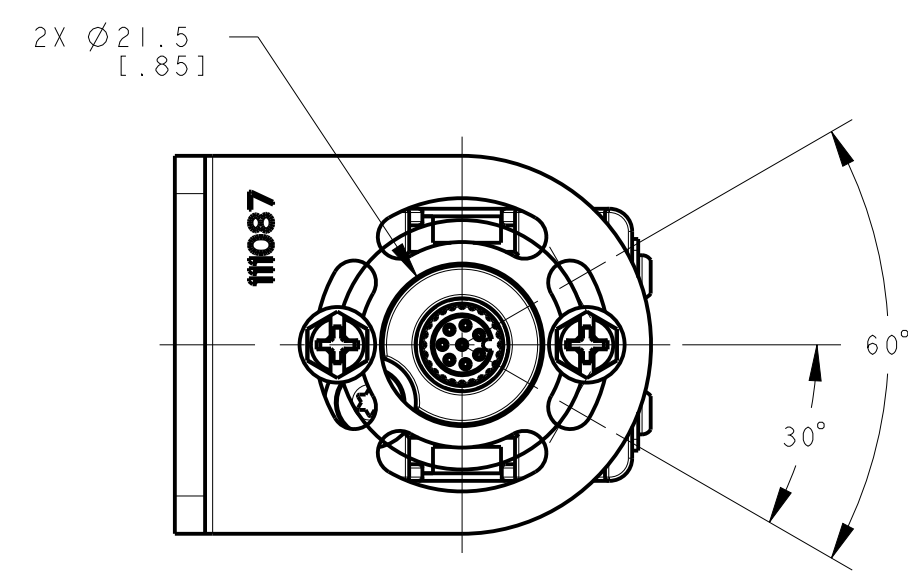

NOTES:
1. ALL DIMENSIONS ARE MILLIMETERS [INCHES] UNLESS OTHERWISE NOTED.
2. REFER TO "www.bannerengineering.com" FOR ADDITIONAL DATA AND SPECIFICATIONS.

BANNER BANNER ENGINEERING CORP.
www.bannerengineering.com

TITLE
EZ-SCREEN Cascade, SLSC/EA 450mm ODP/CABLE
WEB CAD DRAWINGS 2D/3D

SIZE D DRAWING NO. **139551** REV. **A**
SCALE 1:1 SHEET 1 OF 1

CREO