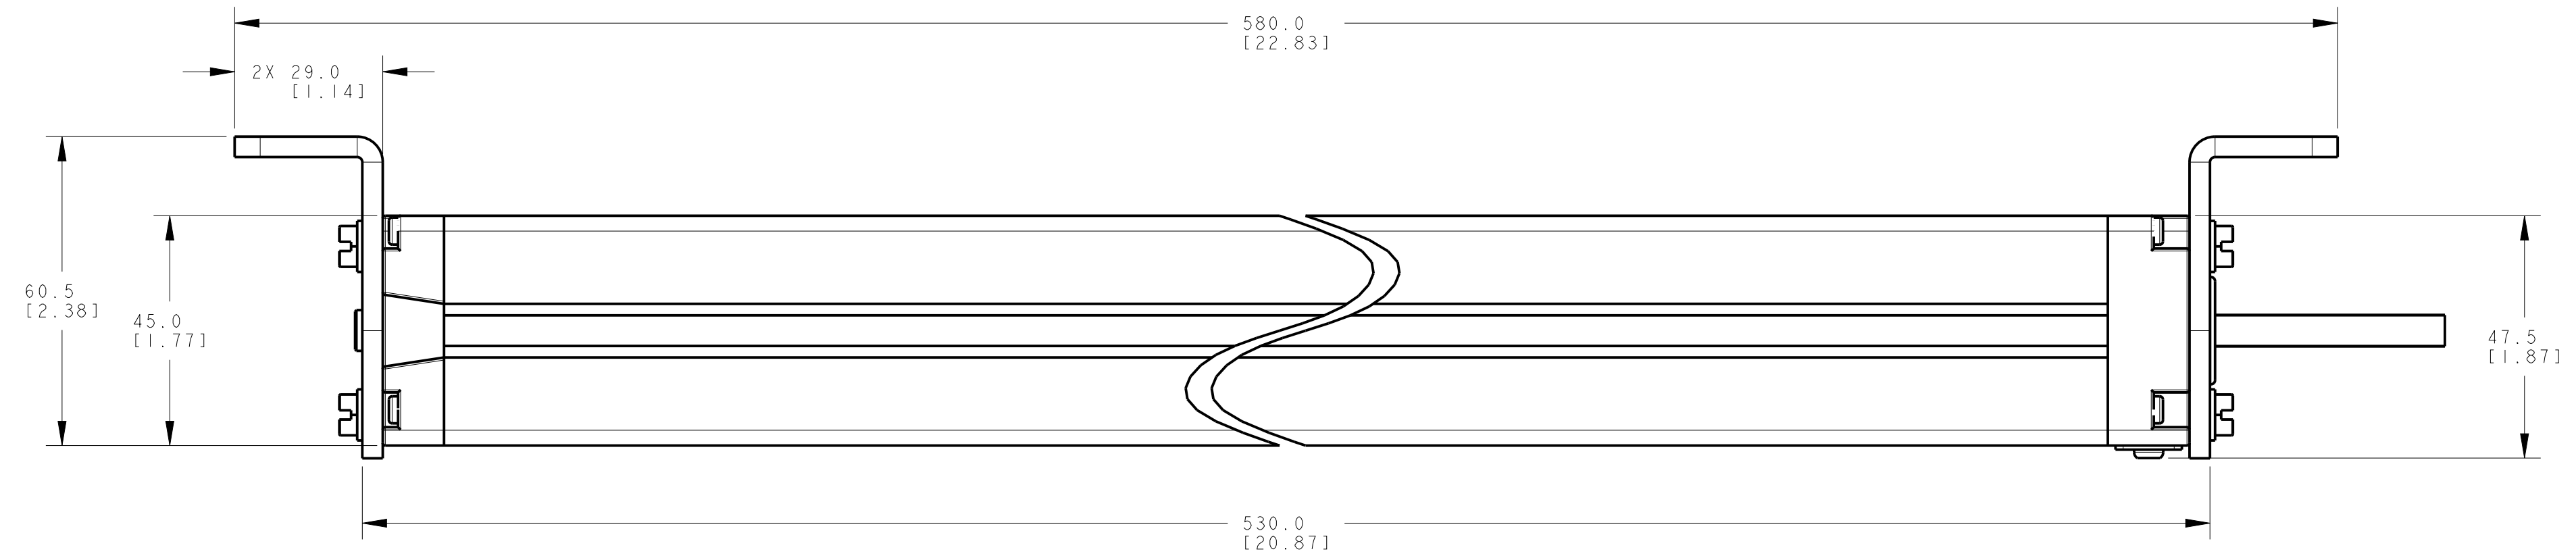

NOTES:
1. ALL DIMENSIONS ARE MILLIMETERS [INCHES] UNLESS OTHERWISE NOTED.
2. REFER TO "www.bannerengineering.com" FOR ADDITIONAL DATA AND SPECIFICATIONS.

BANNER BANNER ENGINEERING CORP.
www.bannerengineering.com

TITLE
EZ-SCREEN Cascade, SLSC/EA 450mm ODP/CABLE
WEB CAD DRAWINGS 2D/3D

SIZE D DRAWING NO. **139551** REV. **A**
SCALE 1:1 SHEET 1 OF 1

CREO