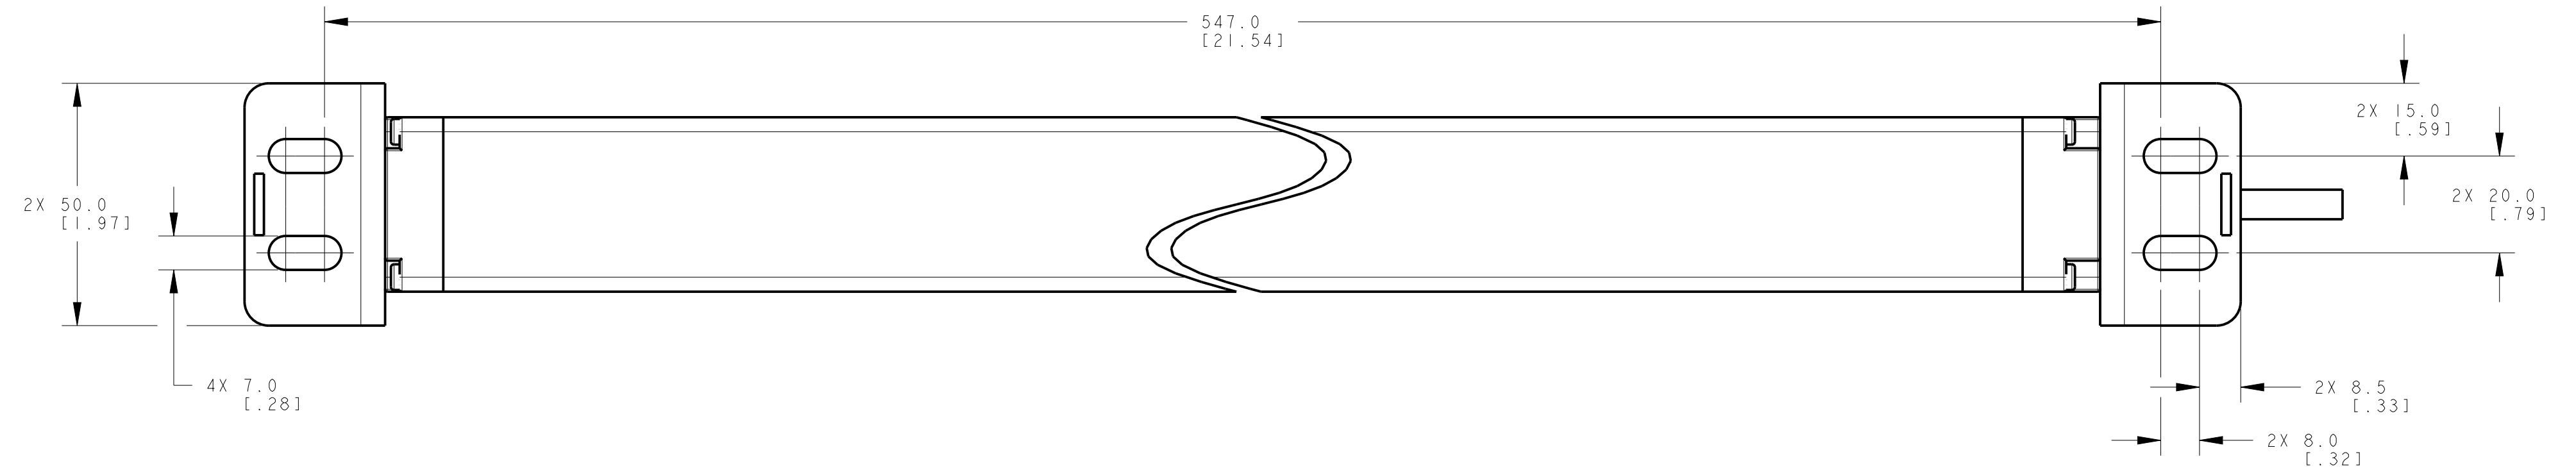

NOTES:
1. ALL DIMENSIONS ARE MILLIMETERS [INCHES] UNLESS OTHERWISE NOTED.
2. REFER TO "www.bannerengineering.com" FOR ADDITIONAL DATA AND SPECIFICATIONS.

BANNER BANNER ENGINEERING CORP.
www.bannerengineering.com

TITLE
EZ-SCREEN Cascade, SLSC/EA 450mm ODP/CABLE
WEB CAD DRAWINGS 2D/3D

SIZE D DRAWING NO. **139551** REV. **A**
SCALE 1:1 SHEET 1 OF 1

CREO