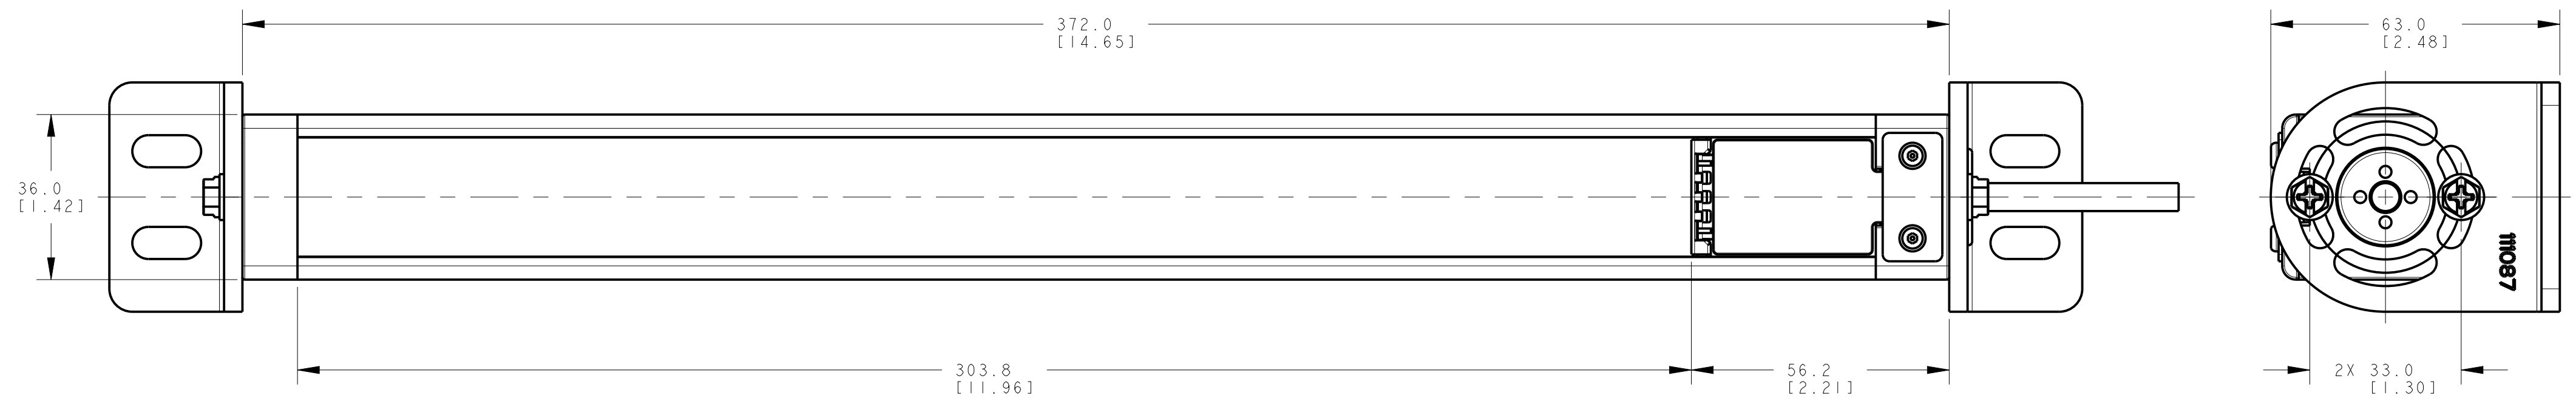

NOTES:
1. ALL DIMENSIONS ARE MILLIMETERS [INCHES] UNLESS OTHERWISE NOTED.
2. REFER TO "www.bannerengineering.com" FOR ADDITIONAL DATA AND SPECIFICATIONS.

BANNER BANNER ENGINEERING CORP.
www.bannerengineering.com

TITLE
EZ-SCREEN Cascade, SLSC/EA 300mm ODP/CABLE
WEB CAD DRAWINGS 2D/3D

SIZE D	DRAWING NO. 139550	REV. A
SCALE 1:1	SHEET 1 OF 1	

CREO