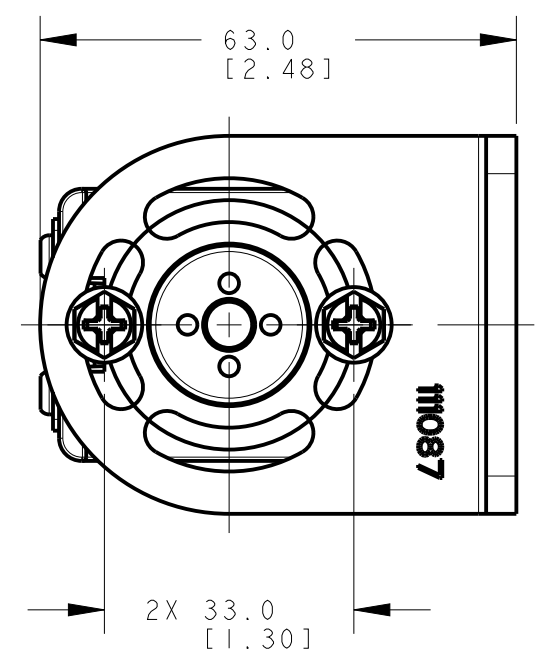

NOTES:
1. ALL DIMENSIONS ARE MILLIMETERS [INCHES] UNLESS OTHERWISE NOTED.
2. REFER TO "www.bannerengineering.com" FOR ADDITIONAL DATA AND SPECIFICATIONS.

BANNER BANNER ENGINEERING CORP.
www.bannerengineering.com

TITLE
EZ-SCREEN Cascade, SLSC/EA 300mm ODP/CABLE
WEB CAD DRAWINGS 2D/3D

SIZE D	DRAWING NO. 139550	REV. A
SCALE 1:1	SHEET 1 OF 1	

CREO