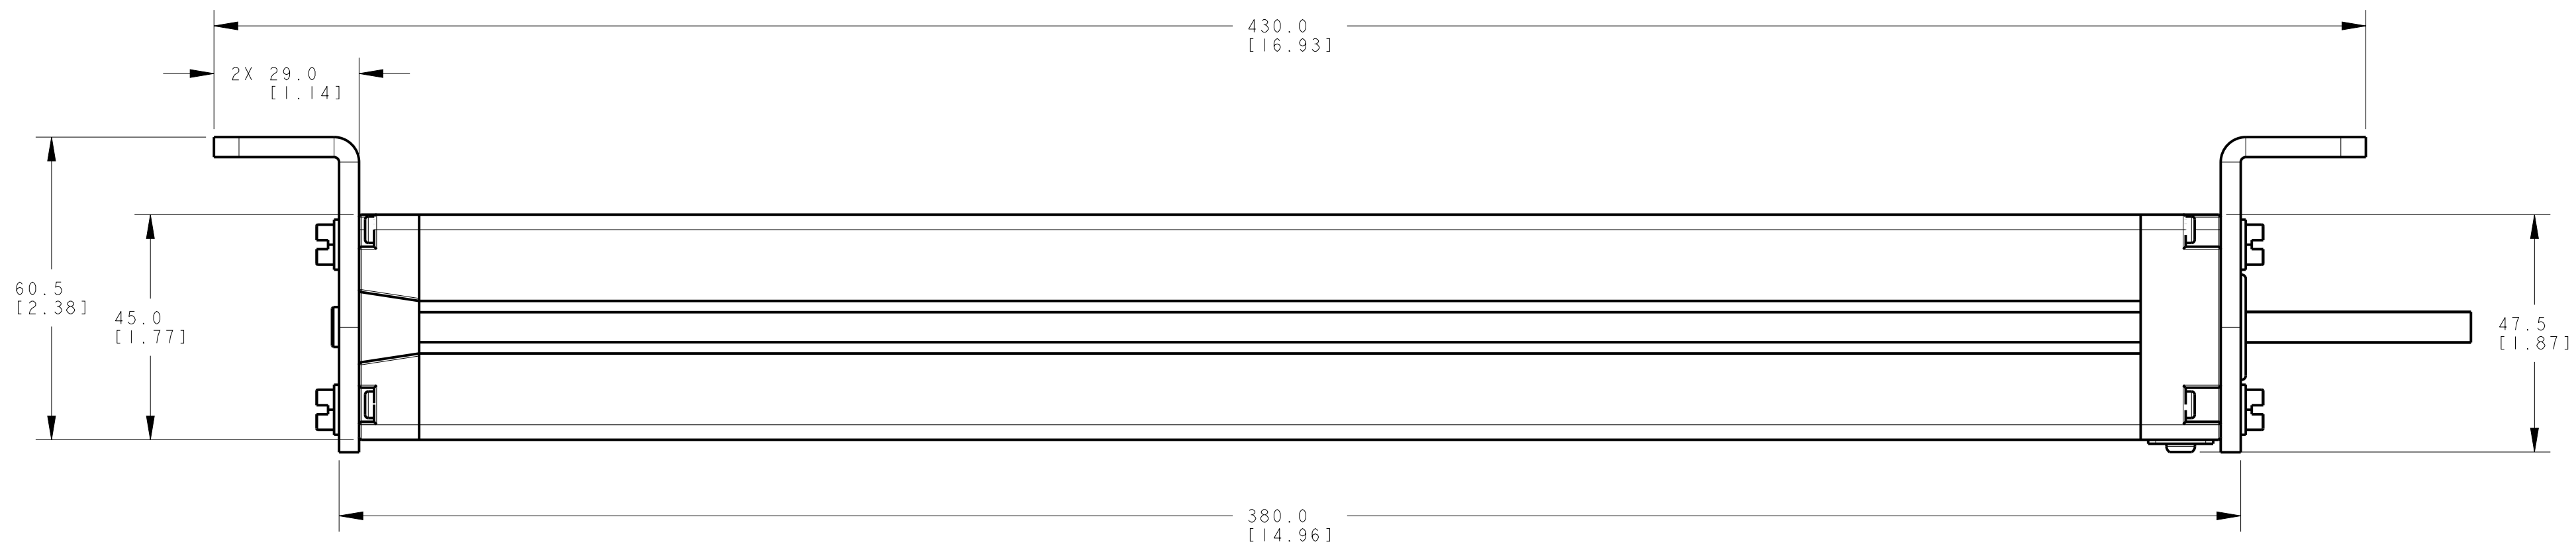

NOTES:
1. ALL DIMENSIONS ARE MILLIMETERS [INCHES] UNLESS OTHERWISE NOTED.
2. REFER TO "www.bannerengineering.com" FOR ADDITIONAL DATA AND SPECIFICATIONS.

BANNER BANNER ENGINEERING CORP.
www.bannerengineering.com

TITLE
EZ-SCREEN Cascade, SLSC/EA 300mm ODP/CABLE
WEB CAD DRAWINGS 2D/3D

SIZE D	DRAWING NO. 139550	REV. A
SCALE 1:1	SHEET 1 OF 1	

CREO