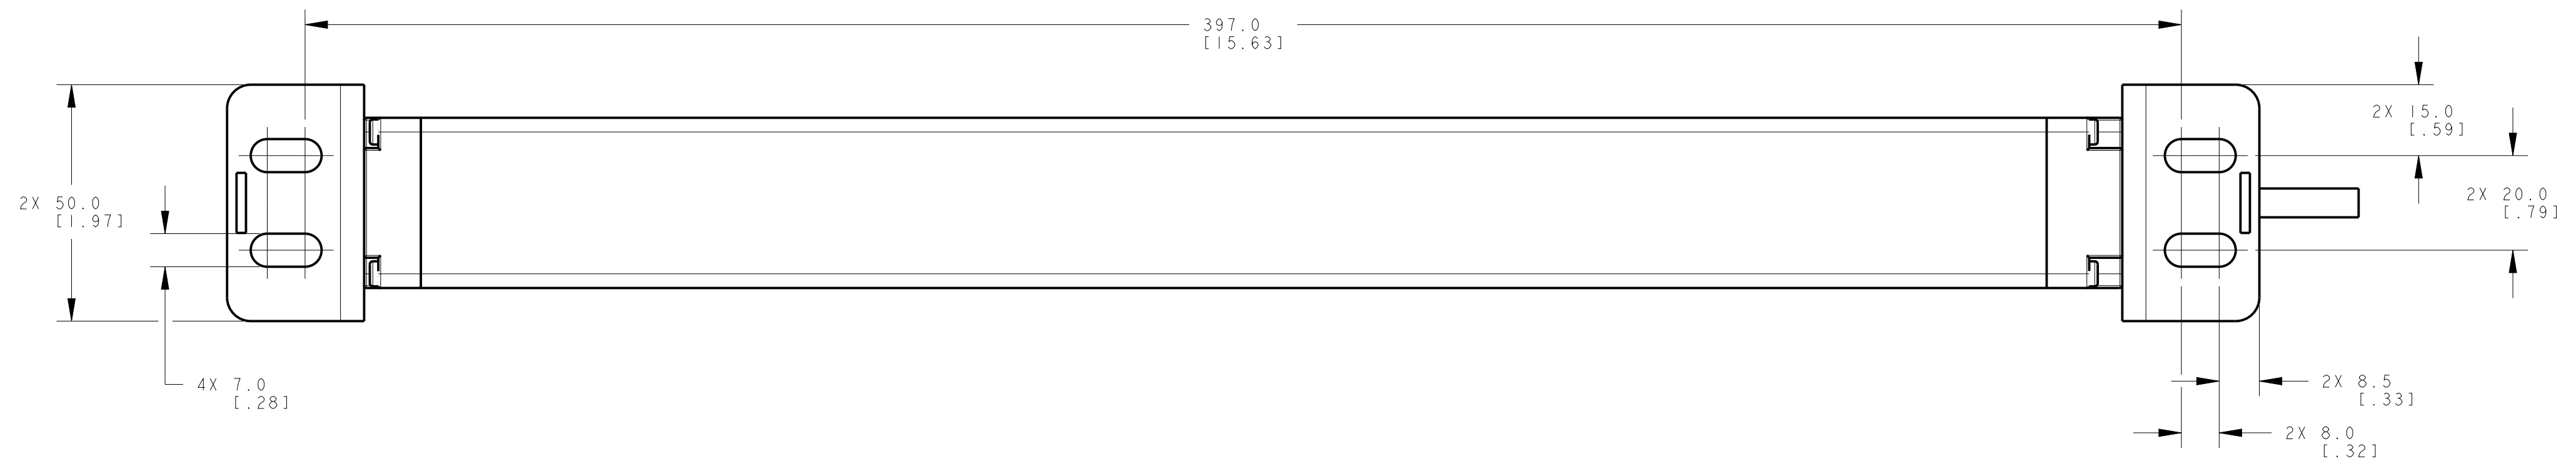

NOTES:
1. ALL DIMENSIONS ARE MILLIMETERS [INCHES] UNLESS OTHERWISE NOTED.
2. REFER TO "www.bannerengineering.com" FOR ADDITIONAL DATA AND SPECIFICATIONS.

BANNER BANNER ENGINEERING CORP.
www.bannerengineering.com

TITLE
EZ-SCREEN Cascade, SLSC/EA 300mm ODP/CABLE
WEB CAD DRAWINGS 2D/3D

SIZE D	DRAWING NO. 139550	REV. A
SCALE 1:1	SHEET 1 OF 1	

CREO