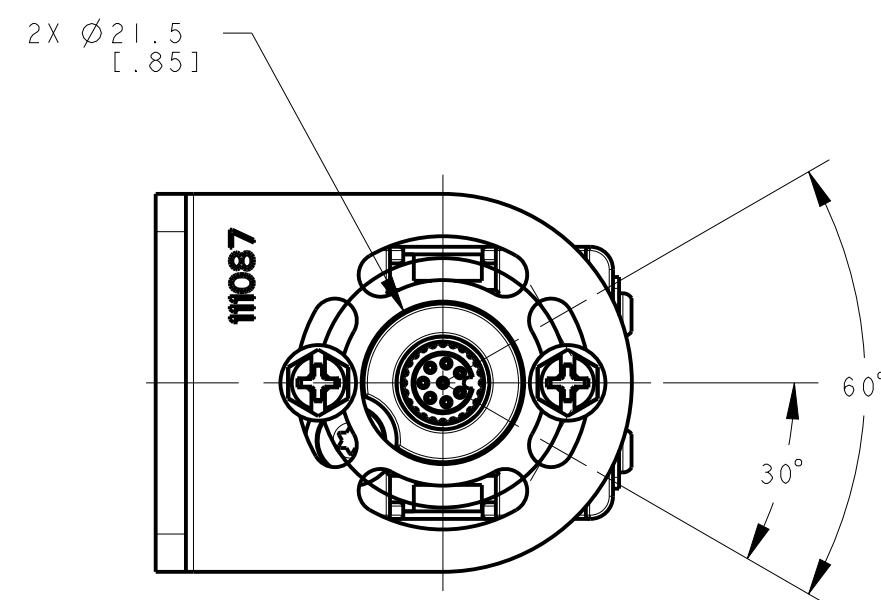

NOTES:
1. ALL DIMENSIONS ARE MILLIMETERS [INCHES] UNLESS OTHERWISE NOTED.
2. REFER TO "www.bannerengineering.com" FOR ADDITIONAL DATA AND SPECIFICATIONS.

BANNER BANNER ENGINEERING CORP.
www.bannerengineering.com

TITLE
EZ-SCREEN Cascade, SLSC/EA 300mm ODP/CABLE
WEB CAD DRAWINGS 2D/3D

SIZE D	DRAWING NO. 139550	REV. A
SCALE 1:1	SHEET 1 OF 1	

CREO