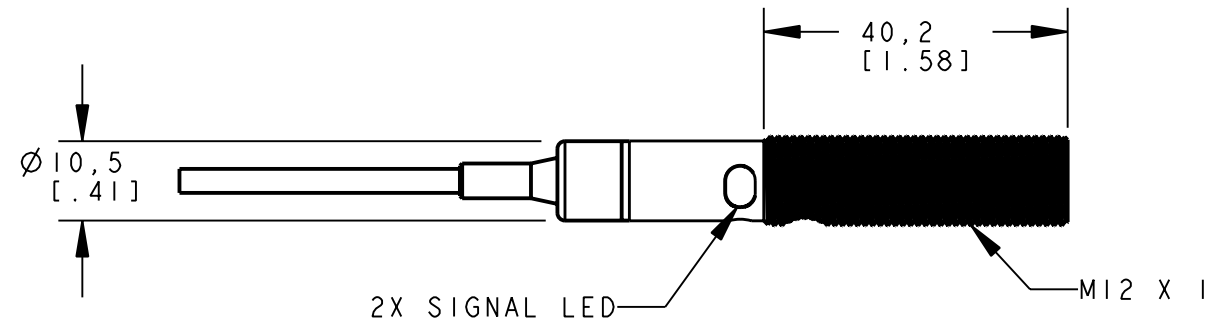

8 | 7 | 6 | 5 | 4 | 3 | 2 | 1

NOTES:
1. ALL DIMENSIONS ARE MILLIMETERS [INCHES] UNLESS OTHERWISE NOTED.

This drawing is the property of BANNER ENGINEERING CORP. and is proprietary in general and in detail. Its contents shall not be revealed to outside parties without written consent of BANNER.

BANNER ENGINEERING CORP.
P.O. BOX 9414
MINNEAPOLIS, MN 55440

TITLE
M12R CABLE WEB ASSEMBLY

THIRD ANGLE PROJECTION

SIZE B DRAWING NO. **137699** REV. -

SCALE 1:1 SHEET 1 OF 1

8 | 7 | 6 | 5 | 4 | 3 | 2 | 1 | PROJ