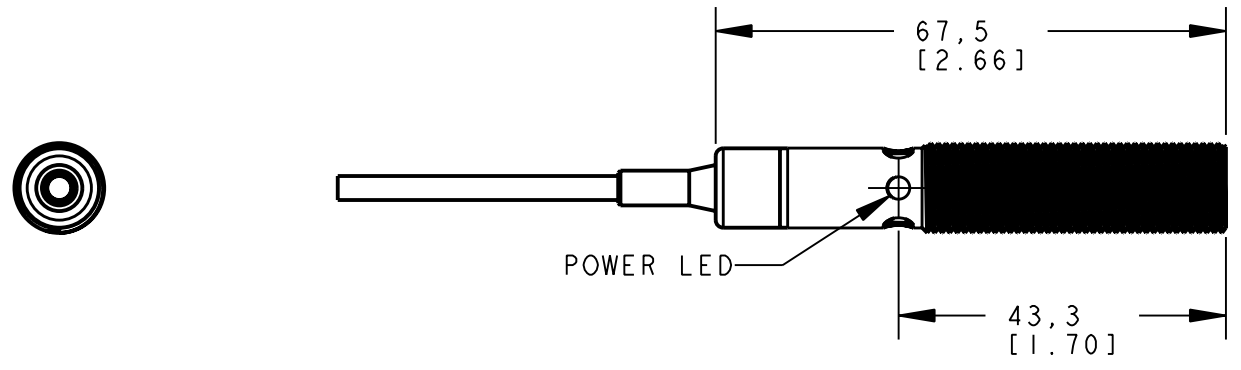

8 | 7 | 6 | 5 | 4 | 3 | 2 | 1

This drawing is the property of BANNER ENGINEERING CORP. and is proprietary in general and in detail. Its contents shall not be revealed to outside parties without written consent of BANNER.

BANNER ENGINEERING CORP.
P.O. BOX 9414
MINNEAPOLIS, MN 55440

TITLE
**M12E CABLE
WEB ASSEMBLY**

THIRD ANGLE PROJECTION

SIZE B DRAWING NO. **137697** REV. -

SCALE 1:1 SHEET 1 OF 1

NOTES:
1. ALL DIMENSIONS ARE MILLIMETERS [INCHES] UNLESS OTHERWISE NOTED.

8 | 7 | 6 | 5 | 4 | 3 | 2 | 1

PRO/E