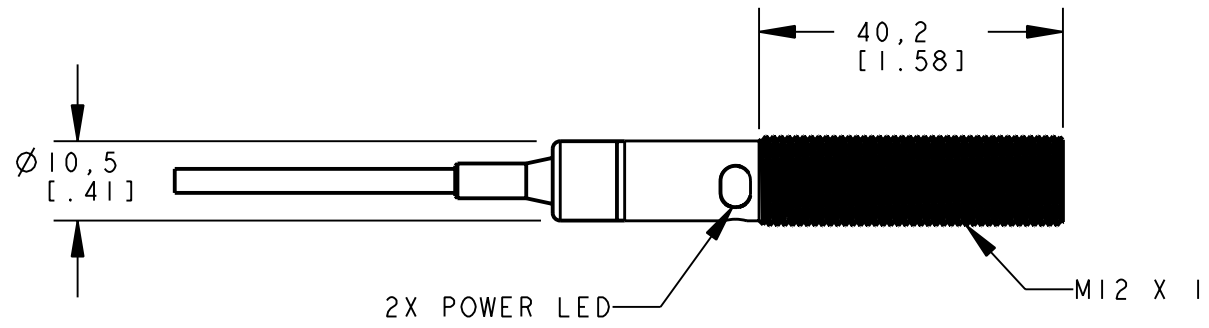

8 | 7 | 6 | 5 | 4 | 3 | 2 | 1

This drawing is the property of BANNER ENGINEERING CORP. and is proprietary in general and in detail. Its contents shall not be revealed to outside parties without written consent of BANNER.

BANNER ENGINEERING CORP.
P.O. BOX 9414
MINNEAPOLIS, MN 55440

TITLE
**M12E CABLE
WEB ASSEMBLY**

THIRD ANGLE PROJECTION

SIZE B DRAWING NO. **137697** REV. -

SCALE 1:1 SHEET 1 OF 1

NOTES:
1. ALL DIMENSIONS ARE MILLIMETERS [INCHES] UNLESS OTHERWISE NOTED.

8 | 7 | 6 | 5 | 4 | 3 | 2 | 1

PRO/E