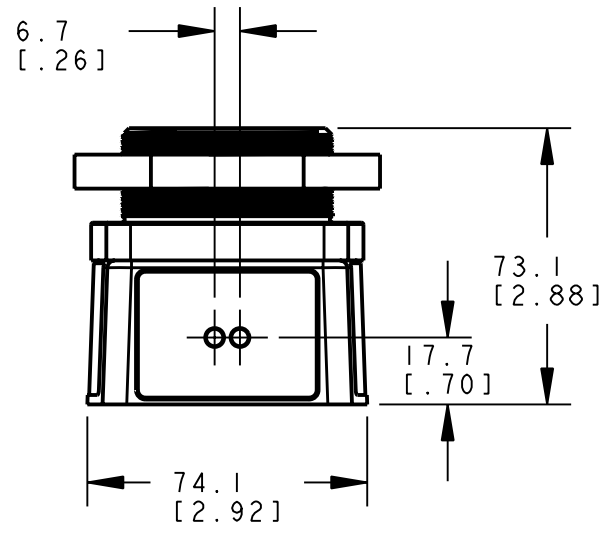

ISOMETRIC VIEW
SCALE 1:2

This drawing is the property of BANNER ENGINEERING CORP. and is proprietary in general and in detail. Its contents shall not be revealed to outside parties without written consent of BANNER.

BANNER ENGINEERING CORP.
P.O. BOX 9414
MINNEAPOLIS, MN 55440

THIRD ANGLE PROJECTION

TITLE

OT50UVR3W /VR3FO1-CRFV

SIZE B	DRAWING NO. 159645	REV. A
-----------	------------------------------	------------------

SCALE 1:2	SHEET 1 OF 1
--------------	-----------------

NOTES:
1. ALL DIMENSIONS ARE MILLIMETERS [INCHES] UNLESS OTHERWISE NOTED.