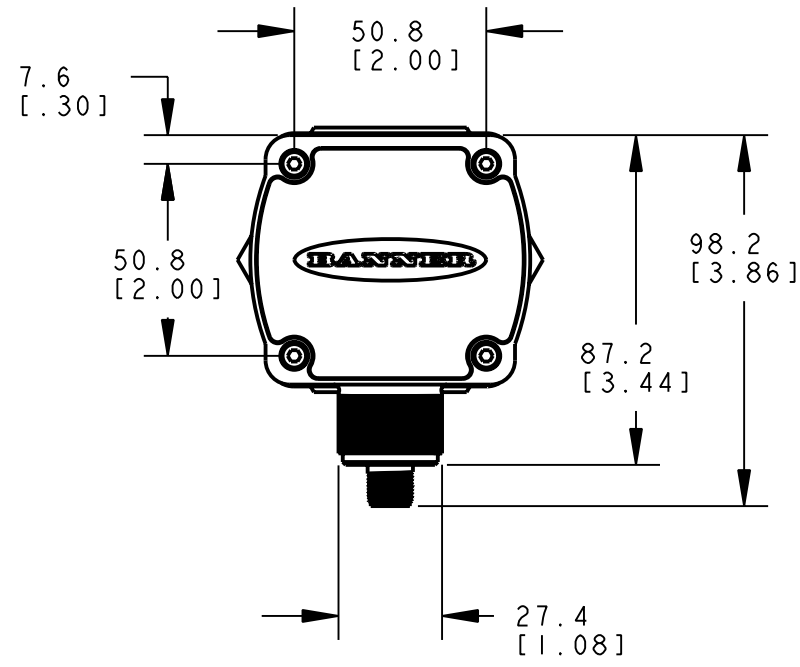

ISOMETRIC VIEW
SCALE 1:2

This drawing is the property of BANNER ENGINEERING CORP. and is proprietary in general and in detail. Its contents shall not be revealed to outside parties without written consent of BANNER.

SCALE 1:2	SHEET 1 OF 1
--------------	-----------------

NOTES:
1. ALL DIMENSIONS ARE MILLIMETERS [INCHES] UNLESS OTHERWISE NOTED.