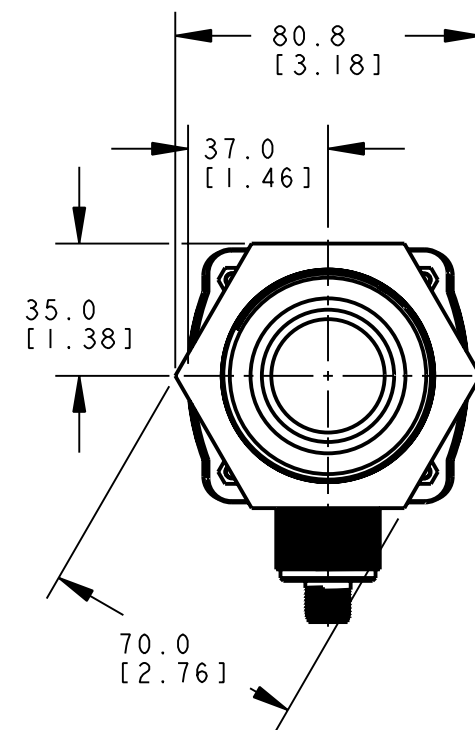

ISOMETRIC VIEW
SCALE 1:2

This drawing is the property of BANNER ENGINEERING CORP. and is proprietary in general and in detail. Its contents shall not be revealed to outside parties without written consent of BANNER.

SCALE 1:2	SHEET 1 OF 1
--------------	-----------------

NOTES:
1. ALL DIMENSIONS ARE MILLIMETERS [INCHES] UNLESS OTHERWISE NOTED.