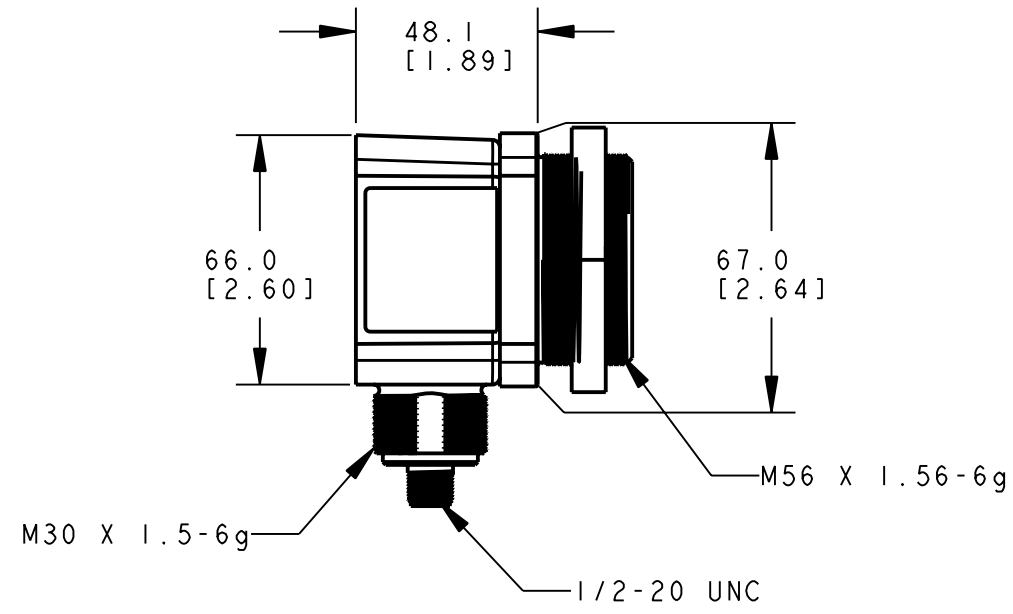

ISOMETRIC VIEW
SCALE 1:2

This drawing is the property of BANNER ENGINEERING CORP. and is proprietary in general and in detail. Its contents shall not be revealed to outside parties without written consent of BANNER.

BANNER ENGINEERING CORP.
P.O. BOX 9414
MINNEAPOLIS, MN 55440

THIRD ANGLE PROJECTION

TITLE

OT50UVR3W /VR3FO1-CRFV

SIZE B	DRAWING NO. 159645	REV. A
-----------	------------------------------	------------------

SCALE 1:2	SHEET 1 OF 1
--------------	-----------------

NOTES:
1. ALL DIMENSIONS ARE MILLIMETERS [INCHES] UNLESS OTHERWISE NOTED.