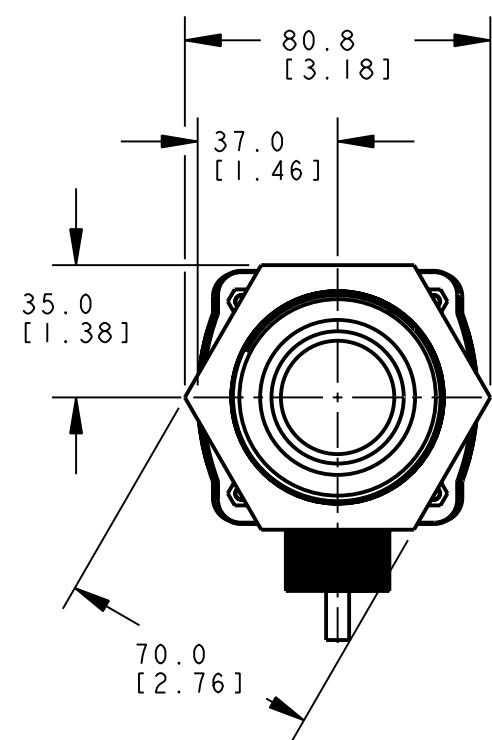

ISOMETRIC VIEW  
SCALE 1:2

This drawing is the property of BANNER ENGINEERING CORP. and is proprietary in general and in detail. Its contents shall not be revealed to outside parties without written consent of BANNER.

BANNER ENGINEERING CORP.  
P.O. BOX 9414  
MINNEAPOLIS, MN 55440

THIRD ANGLE PROJECTION

TITLE		
<b>OT50UVR3W/VR3F-CRFV</b>		
SIZE B	DRAWING NO. <b>159650</b>	REV. <b>A</b>
SCALE 1:2		SHEET 1 OF 1

NOTES:  
1. ALL DIMENSIONS ARE MILLIMETERS [INCHES] UNLESS OTHERWISE NOTED.