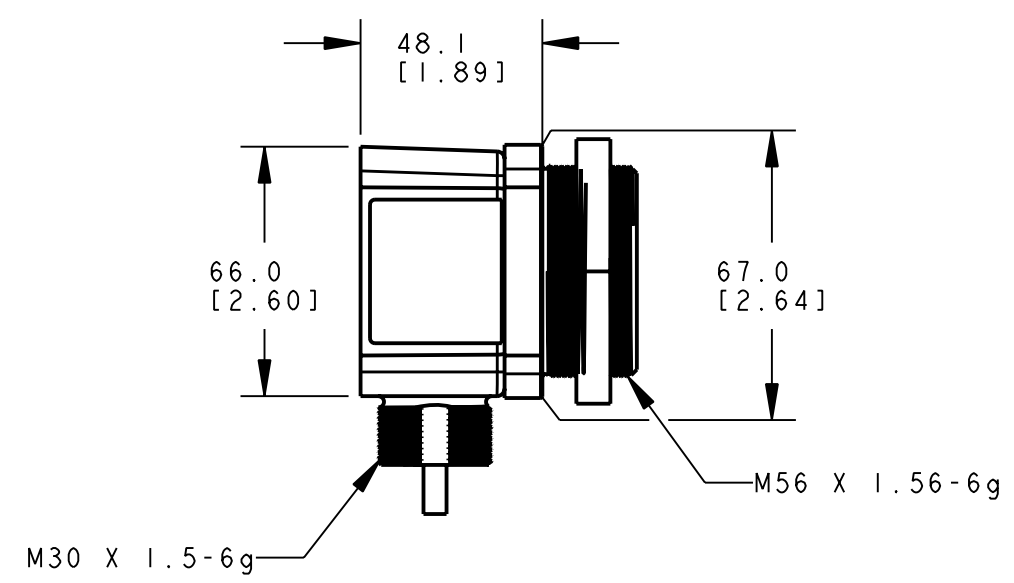

ISOMETRIC VIEW  
SCALE 1:2

This drawing is the property of BANNER ENGINEERING CORP. and is proprietary in general and in detail. Its contents shall not be revealed to outside parties without written consent of BANNER.

BANNER ENGINEERING CORP.  
P.O. BOX 9414  
MINNEAPOLIS, MN 55440

THIRD ANGLE PROJECTION

TITLE		
<b>OT50UVR3W/VR3F-CRFV</b>		
SIZE B	DRAWING NO. <b>159650</b>	REV. <b>A</b>
SCALE 1:2		SHEET 1 OF 1

NOTES:  
1. ALL DIMENSIONS ARE MILLIMETERS [INCHES] UNLESS OTHERWISE NOTED.