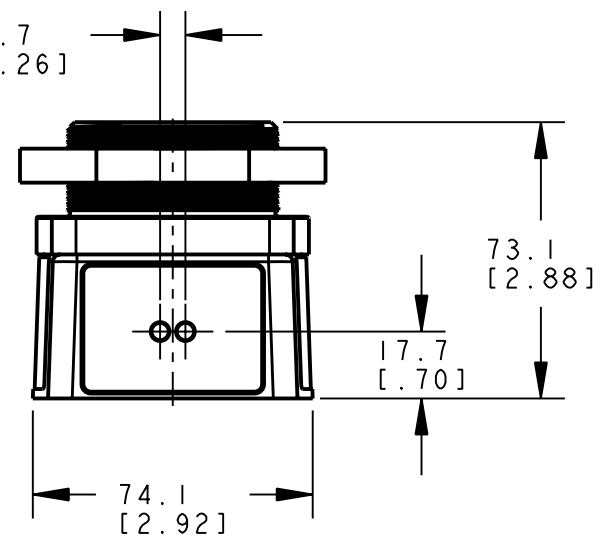

ISOMETRIC VIEW  
SCALE 1:2

This drawing is the property of BANNER ENGINEERING CORP. and is proprietary in general and in detail. Its contents shall not be revealed to outside parties without written consent of BANNER.

BANNER ENGINEERING CORP.  
P.O. BOX 9414  
MINNEAPOLIS, MN 55440

THIRD ANGLE PROJECTION

TITLE		
<b>OT50UVR3W/VR3F-CRFV</b>		
SIZE B	DRAWING NO. <b>159650</b>	REV. <b>A</b>
SCALE 1:2		SHEET 1 OF 1

NOTES:  
1. ALL DIMENSIONS ARE MILLIMETERS [INCHES] UNLESS OTHERWISE NOTED.