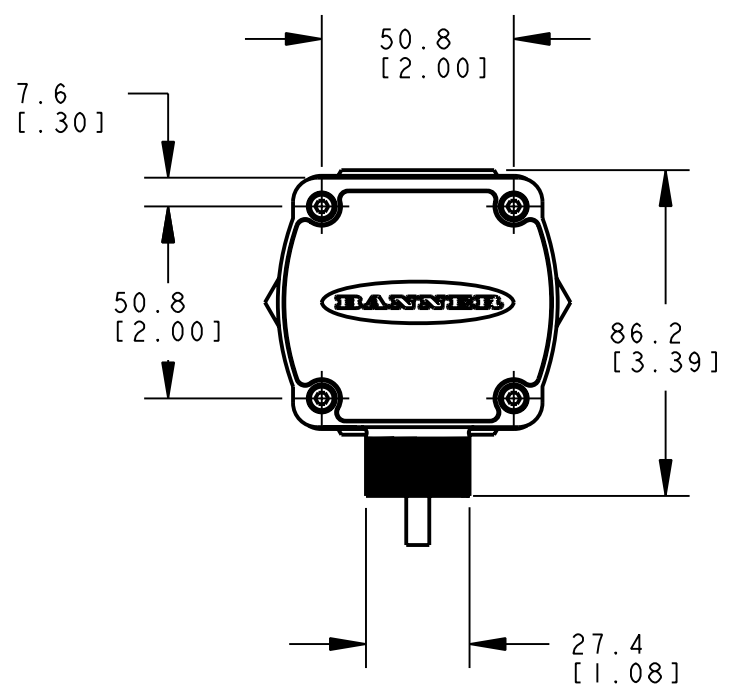

ISOMETRIC VIEW  
SCALE 1:2

This drawing is the property of BANNER ENGINEERING CORP. and is proprietary in general and in detail. Its contents shall not be revealed to outside parties without written consent of BANNER.

BANNER ENGINEERING CORP.  
P.O. BOX 9414  
MINNEAPOLIS, MN 55440

THIRD ANGLE PROJECTION

TITLE		
<b>OT50UVR3W/VR3F-CRFV</b>		
SIZE B	DRAWING NO. <b>159650</b>	REV. <b>A</b>
SCALE 1:2		SHEET 1 OF 1

NOTES:  
1. ALL DIMENSIONS ARE MILLIMETERS [INCHES] UNLESS OTHERWISE NOTED.