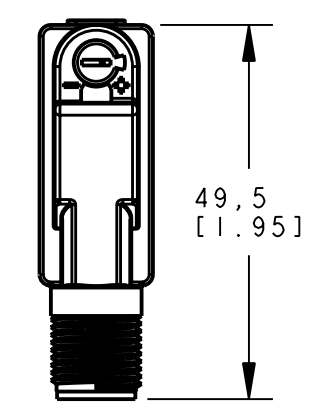

8 | 7 | 6 | 5 | 4 | 3 | 2 | 1

This drawing is the property of BANNER ENGINEERING CORP. and is proprietary in general and in detail. Its contents shall not be revealed to outside parties without written consent of BANNER.

BANNER ENGINEERING CORP.
P.O. BOX 9414
MINNEAPOLIS, MN 55440

THIRD ANGLE PROJECTION

TITLE
**QS18W EURO QD
WEB ASSEMBLY**

SIZE B	DRAWING NO. 139716	REV. -
SCALE 1:1		SHEET 1 OF 1

NOTES:
1. ALL DIMENSIONS ARE MILLIMETERS [INCHES] UNLESS OTHERWISE NOTED.

8 | 7 | 6 | 5 | 4 | 3 | 2 | 1 | PRO/E