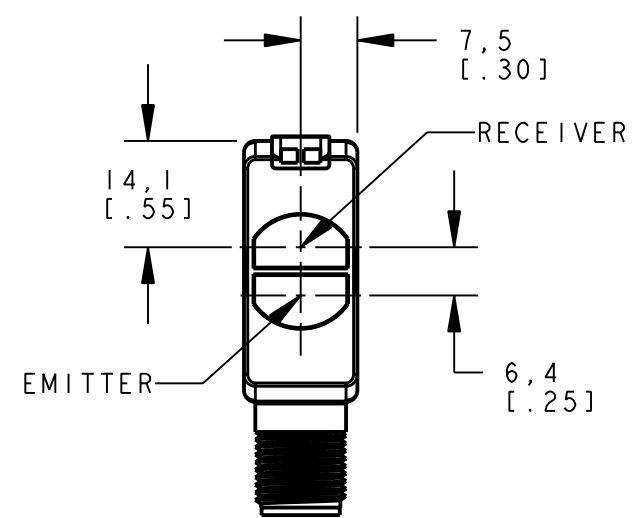

8 | 7 | 6 | 5 | 4 | 3 | 2 | 1

This drawing is the property of BANNER ENGINEERING CORP. and is proprietary in general and in detail. Its contents shall not be revealed to outside parties without written consent of BANNER.

BANNER ENGINEERING CORP.
P.O. BOX 9414
MINNEAPOLIS, MN 55440

THIRD ANGLE PROJECTION

TITLE
**QS18W EURO QD
WEB ASSEMBLY**

SIZE B	DRAWING NO. 139716	REV. -
SCALE 1:1		SHEET 1 OF 1

NOTES:
1. ALL DIMENSIONS ARE MILLIMETERS [INCHES] UNLESS OTHERWISE NOTED.

8 | 7 | 6 | 5 | 4 | 3 | 2 | 1 | PRO/E