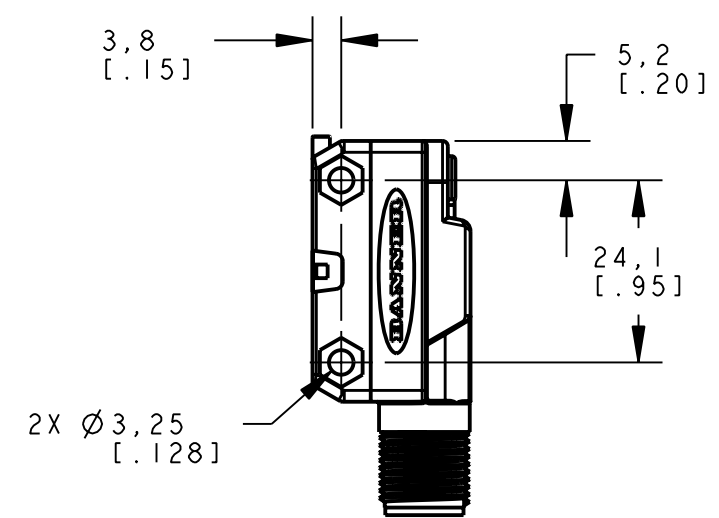

8 | 7 | 6 | 5 | 4 | 3 | 2 | 1

This drawing is the property of BANNER ENGINEERING CORP. and is proprietary in general and in detail. Its contents shall not be revealed to outside parties without written consent of BANNER.

BANNER ENGINEERING CORP.
P.O. BOX 9414
MINNEAPOLIS, MN 55440

THIRD ANGLE PROJECTION

TITLE
**QS18W EURO QD
WEB ASSEMBLY**

SIZE B	DRAWING NO. 139716	REV. -
SCALE 1:1		SHEET 1 OF 1

NOTES:
1. ALL DIMENSIONS ARE MILLIMETERS [INCHES] UNLESS OTHERWISE NOTED.

8 | 7 | 6 | 5 | 4 | 3 | 2 | 1 | PRO/E