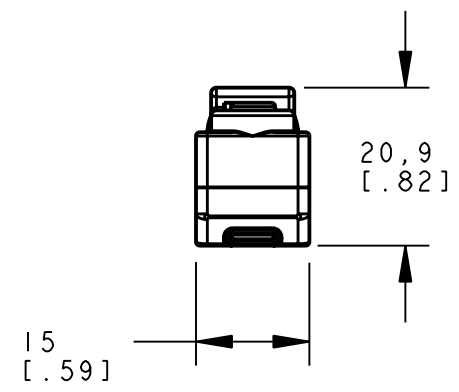

8 | 7 | 6 | 5 | 4 | 3 | 2 | 1

This drawing is the property of BANNER ENGINEERING CORP. and is proprietary in general and in detail. Its contents shall not be revealed to outside parties without written consent of BANNER.

BANNER ENGINEERING CORP.
P.O. BOX 9414
MINNEAPOLIS, MN 55440

THIRD ANGLE PROJECTION

TITLE
**QS18W EURO QD
WEB ASSEMBLY**

SIZE B	DRAWING NO. 139716	REV. -
SCALE 1:1		SHEET 1 OF 1

NOTES:
1. ALL DIMENSIONS ARE MILLIMETERS [INCHES] UNLESS OTHERWISE NOTED.

8 | 7 | 6 | 5 | 4 | 3 | 2 | 1 | PRO/E