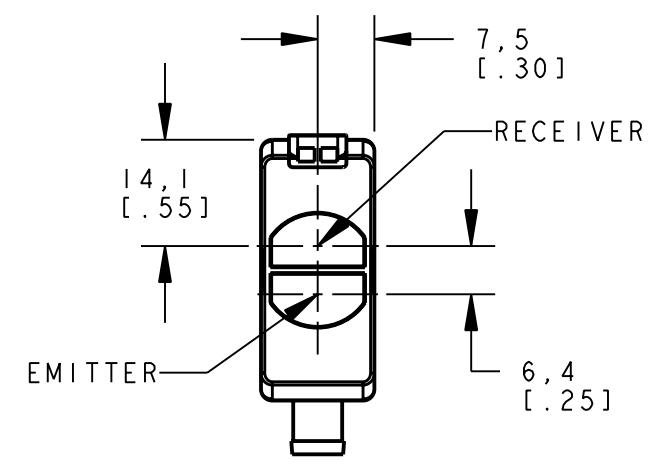

8 | 7 | 6 | 5 | 4 | 3 | 2 | 1

D
C
B
A

NOTES:
1. ALL DIMENSIONS ARE MILLIMETERS [INCHES] UNLESS OTHERWISE NOTED.

This drawing is the property of BANNER ENGINEERING CORP. and is proprietary in general and in detail. Its contents shall not be revealed to outside parties without written consent of BANNER.

BANNER ENGINEERING CORP.
P.O. BOX 9414
MINNEAPOLIS, MN 55440

THIRD ANGLE PROJECTION

TITLE
**QS18W PICO QD
WEB ASSEMBLY**

SIZE B	DRAWING NO. 139717	REV. -
SCALE 1:1		SHEET 1 OF 1

8 | 7 | 6 | 5 | 4 | 3 | 2 | 1 | PRO/E