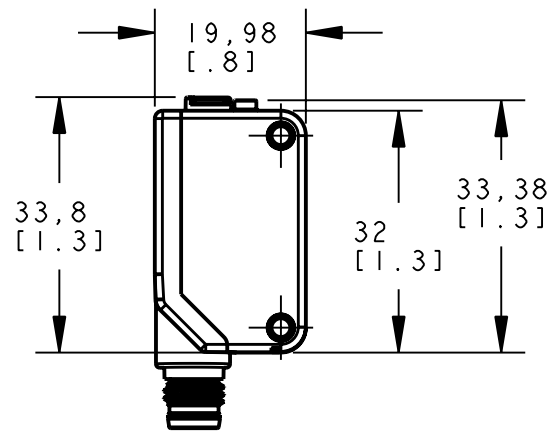

8 | 7 | 6 | 5 | 4 | 3 | 2 | 1

NOTES:
1. ALL DIMENSIONS ARE MILLIMETERS [INCHES] UNLESS OTHERWISE NOTED.

This drawing is the property of BANNER ENGINEERING CORP. and is proprietary in general and in detail. Its contents shall not be revealed to outside parties without written consent of BANNER.

BANNER ENGINEERING CORP.
P.O. BOX 9414
MINNEAPOLIS, MN 55440

THIRD ANGLE PROJECTION

TITLE
**Q20E/EL/R/RL PICO QD
WEB ASSEMBLY**

SIZE B	DRAWING NO. 136041	REV. -
SCALE 1:1		SHEET 1 OF 1

8 | 7 | 6 | 5 | 4 | 3 | 2 | 1 | PRO/E