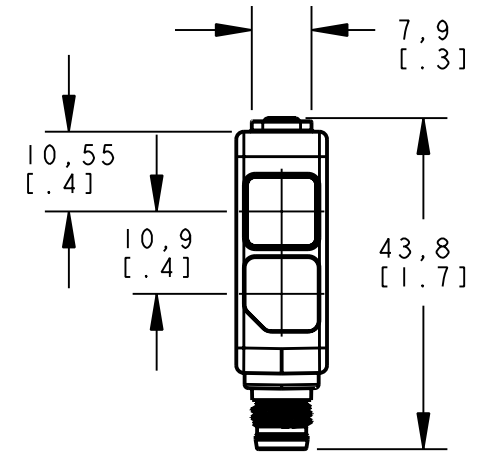

8 | 7 | 6 | 5 | 4 | 3 | 2 | 1

NOTES:
1. ALL DIMENSIONS ARE MILLIMETERS [INCHES] UNLESS OTHERWISE NOTED.

This drawing is the property of BANNER ENGINEERING CORP. and is proprietary in general and in detail. Its contents shall not be revealed to outside parties without written consent of BANNER.

BANNER ENGINEERING CORP.
P.O. BOX 9414
MINNEAPOLIS, MN 55440

THIRD ANGLE PROJECTION

TITLE
**Q20E/EL/R/RL PICO QD
WEB ASSEMBLY**

SIZE B	DRAWING NO. 136041	REV. -
SCALE 1:1		SHEET 1 OF 1

8 | 7 | 6 | 5 | 4 | 3 | 2 | 1 | PRO/E