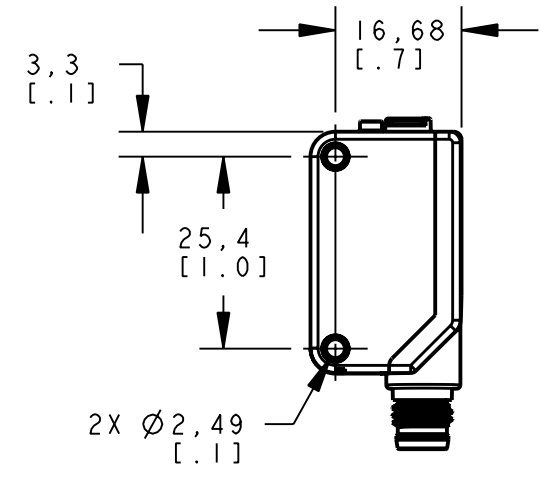

8 | 7 | 6 | 5 | 4 | 3 | 2 | 1

NOTES:
1. ALL DIMENSIONS ARE MILLIMETERS [INCHES] UNLESS OTHERWISE NOTED.

This drawing is the property of BANNER ENGINEERING CORP. and is proprietary in general and in detail. Its contents shall not be revealed to outside parties without written consent of BANNER.

BANNER ENGINEERING CORP.
P.O. BOX 9414
MINNEAPOLIS, MN 55440

THIRD ANGLE PROJECTION

TITLE
**Q20E/EL/R/RL PICO QD
WEB ASSEMBLY**

SIZE B	DRAWING NO. 136041	REV. -
SCALE 1:1		SHEET 1 OF 1

8 | 7 | 6 | 5 | 4 | 3 | 2 | 1 | PRO/E