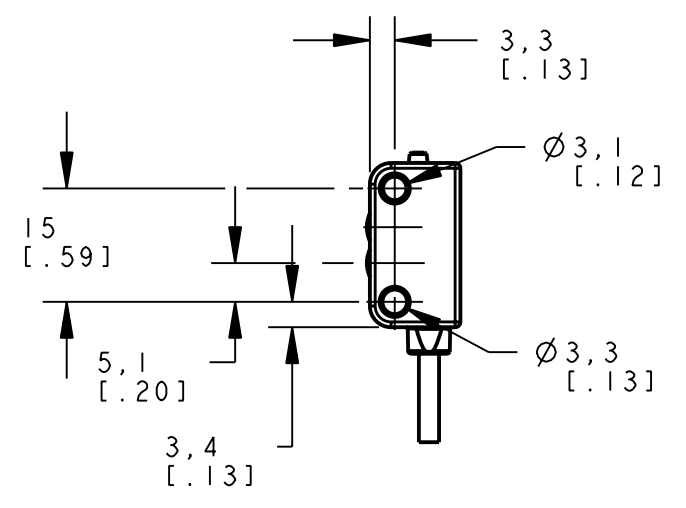

8 7 6 5 4 3 2 1

D
C
B
A

D
C
B
A

NOTES:
1. ALL DIMENSIONS ARE MILLIMETERS [INCHES] UNLESS OTHERWISE NOTED.

This drawing is the property of BANNER ENGINEERING CORP. and is proprietary in general and in detail. Its contents shall not be revealed to outside parties without written consent of BANNER.

BANNER ENGINEERING CORP.
P.O. BOX 9414
MINNEAPOLIS, MN 55440

THIRD ANGLE PROJECTION

TITLE
**Q12FF CABLE
WEB CAD DRAWINGS 2D/3D**

SIZE B	DRAWING NO. 141138	REV. -
SCALE 1:1		SHEET 1 OF 1

8 7 6 5 4 3 2 1 PRO/E