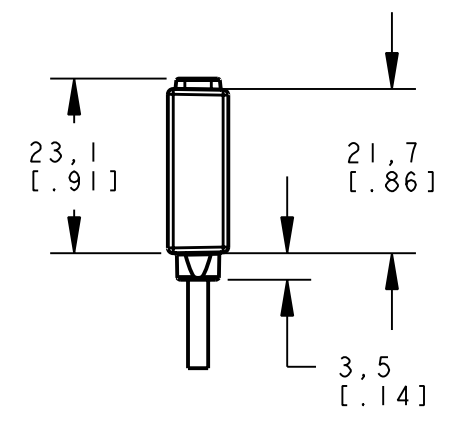

8 7 6 5 4 3 2 1

D
C
B
A

D
C
B
A

NOTES:
1. ALL DIMENSIONS ARE MILLIMETERS [INCHES] UNLESS OTHERWISE NOTED.

This drawing is the property of BANNER ENGINEERING CORP. and is proprietary in general and in detail. Its contents shall not be revealed to outside parties without written consent of BANNER.

BANNER ENGINEERING CORP.
P.O. BOX 9414
MINNEAPOLIS, MN 55440

THIRD ANGLE PROJECTION

TITLE
**Q12FF CABLE
WEB CAD DRAWINGS 2D/3D**

SIZE B	DRAWING NO. 141138	REV. -
SCALE 1:1		SHEET 1 OF 1

8 7 6 5 4 3 2 1 PRO/E