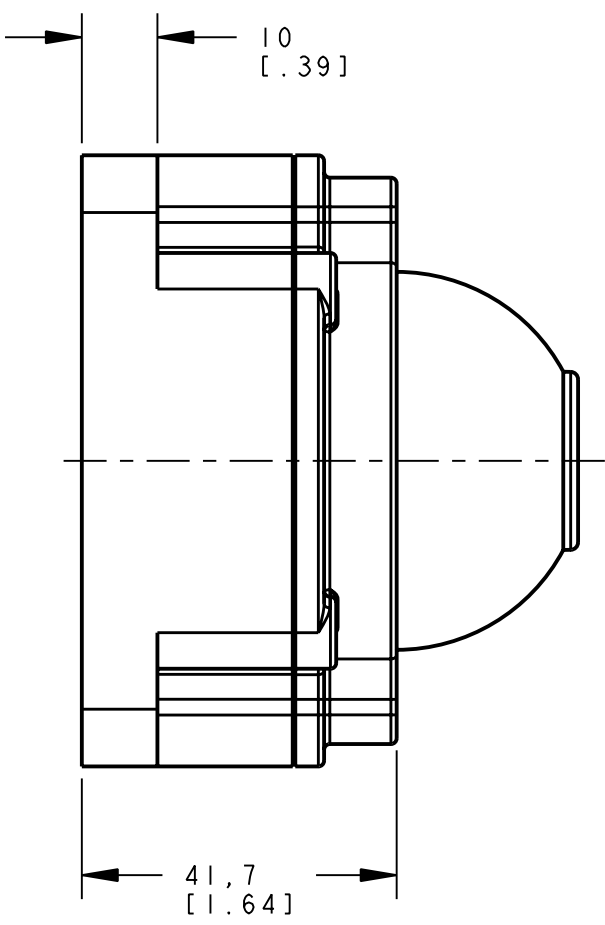

8

7

6

5

4

3

2

1

D

C

B

A

ISOMETRIC VIEW
SCALE 1:1

NOTES:
1. ALL DIMENSIONS ARE MILLIMETERS [INCHES] UNLESS OTHERWISE NOTED.

This drawing is the property of BANNER ENGINEERING CORP. and is proprietary in general and in detail. Its contents shall not be revealed to outside parties without written consent of BANNER.

BANNER BANNER ENGINEERING CORP.
P.O. BOX 9414
MINNEAPOLIS, MN 55440

THIRD ANGLE PROJECTION

TITLE
**K80L AUDIBLE CABLE/PIGTAIL
WEB CAD DRAWINGS 2D/3D**

SIZE C	DRAWING NO. 144884	REV. ...
SCALE 1:1		SHEET 1 OF 1