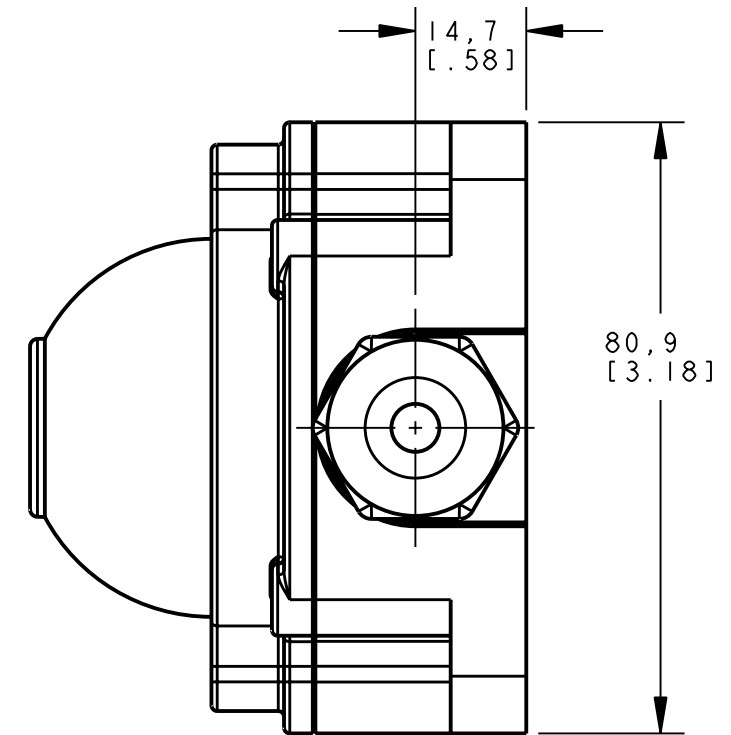

8

7

6

5

4

3

2

1

D

C

B

A

ISOMETRIC VIEW
SCALE 1:1

NOTES:
1. ALL DIMENSIONS ARE MILLIMETERS [INCHES] UNLESS OTHERWISE NOTED.

This drawing is the property of BANNER ENGINEERING CORP. and is proprietary in general and in detail. Its contents shall not be revealed to outside parties without written consent of BANNER.