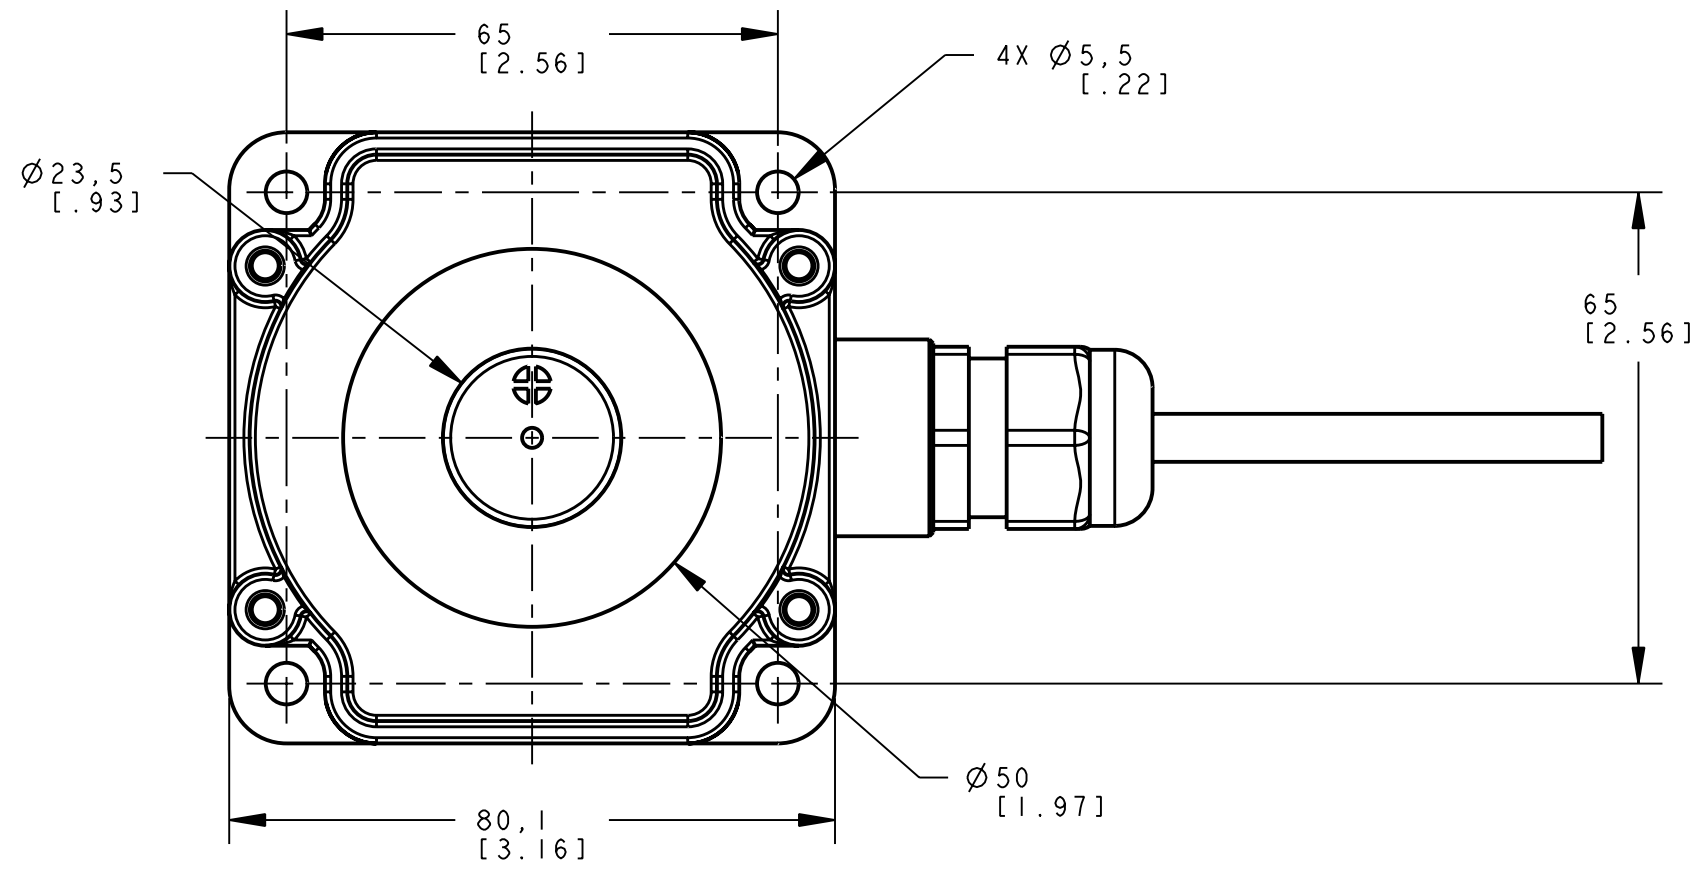

D

C

B

A

ISOMETRIC VIEW
SCALE 1:1

NOTES:
1. ALL DIMENSIONS ARE MILLIMETERS [INCHES] UNLESS OTHERWISE NOTED.

This drawing is the property of BANNER ENGINEERING CORP. and is proprietary in general and in detail. Its contents shall not be revealed to outside parties without written consent of BANNER.

BANNER BANNER ENGINEERING CORP.
P.O. BOX 9414
MINNEAPOLIS, MN 55440

THIRD ANGLE PROJECTION

TITLE
**K80L AUDIBLE CABLE/PIGTAIL
WEB CAD DRAWINGS 2D/3D**

SIZE C	DRAWING NO. 144884	REV. ...
SCALE 1:1		SHEET 1 OF 1