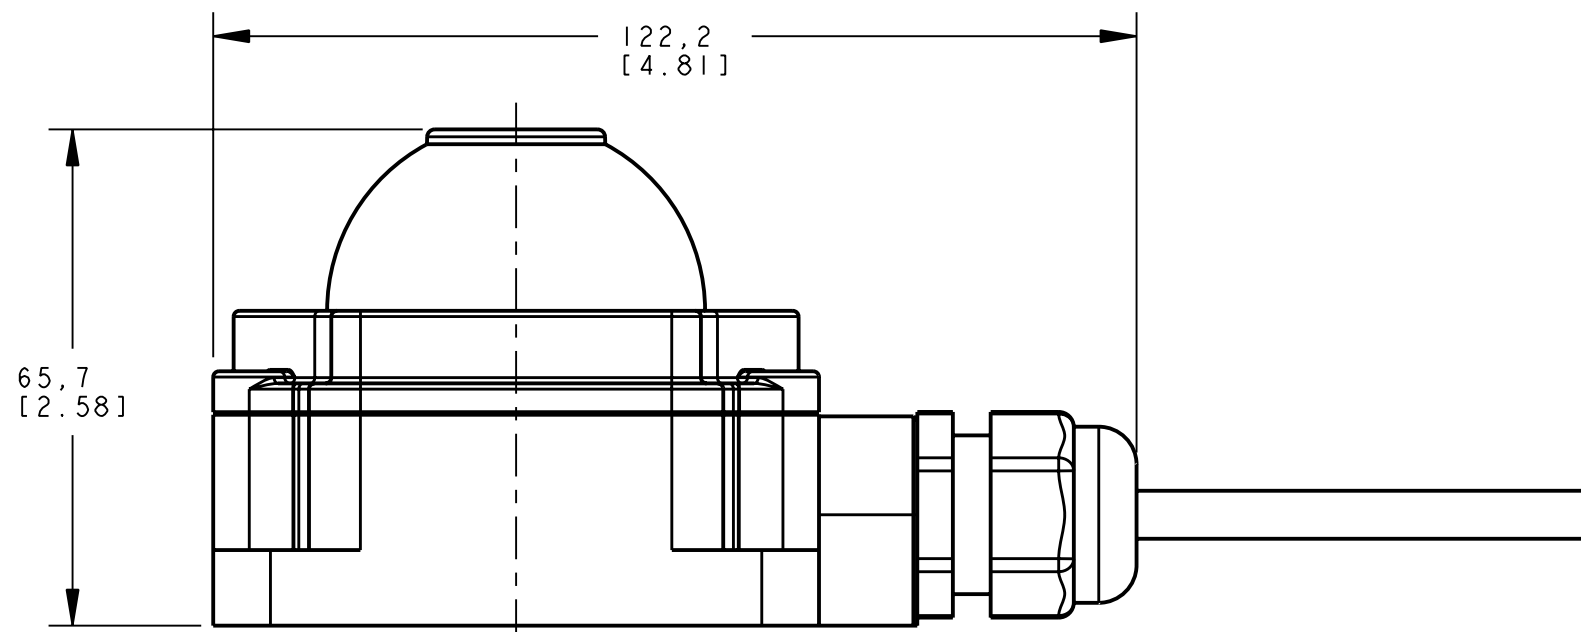

D

C

B

A

ISOMETRIC VIEW
SCALE 1:1

NOTES:
1. ALL DIMENSIONS ARE MILLIMETERS [INCHES] UNLESS OTHERWISE NOTED.

This drawing is the property of BANNER ENGINEERING CORP. and is proprietary in general and in detail. Its contents shall not be revealed to outside parties without written consent of BANNER.