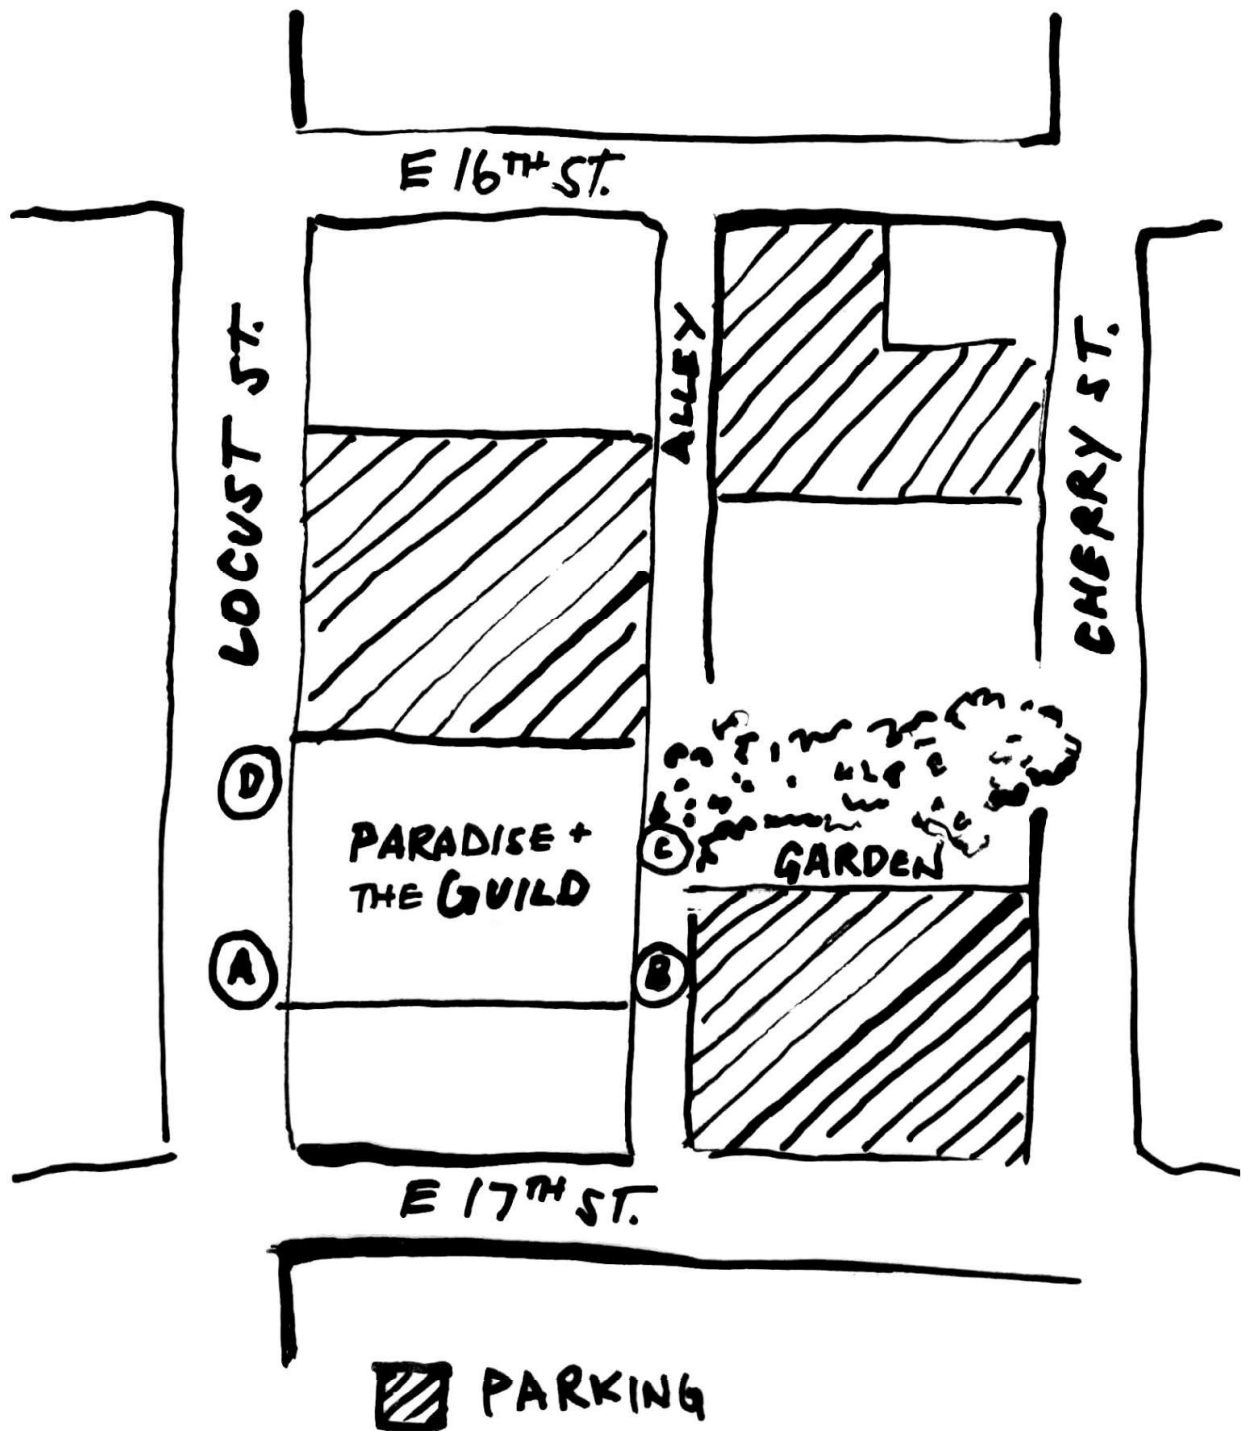

Street Map

We are located at:

1621 LOCUST STREET
KANSAS CITY, MO 64108

The Guild front entrance (A) and Paradise entrance (D) are on Locust Street. Back entrances (B) and (C) can be accessed via the alley between Locust and Cherry Streets.

Parking is available in the three lots marked on the map. Please do not park in other lots.