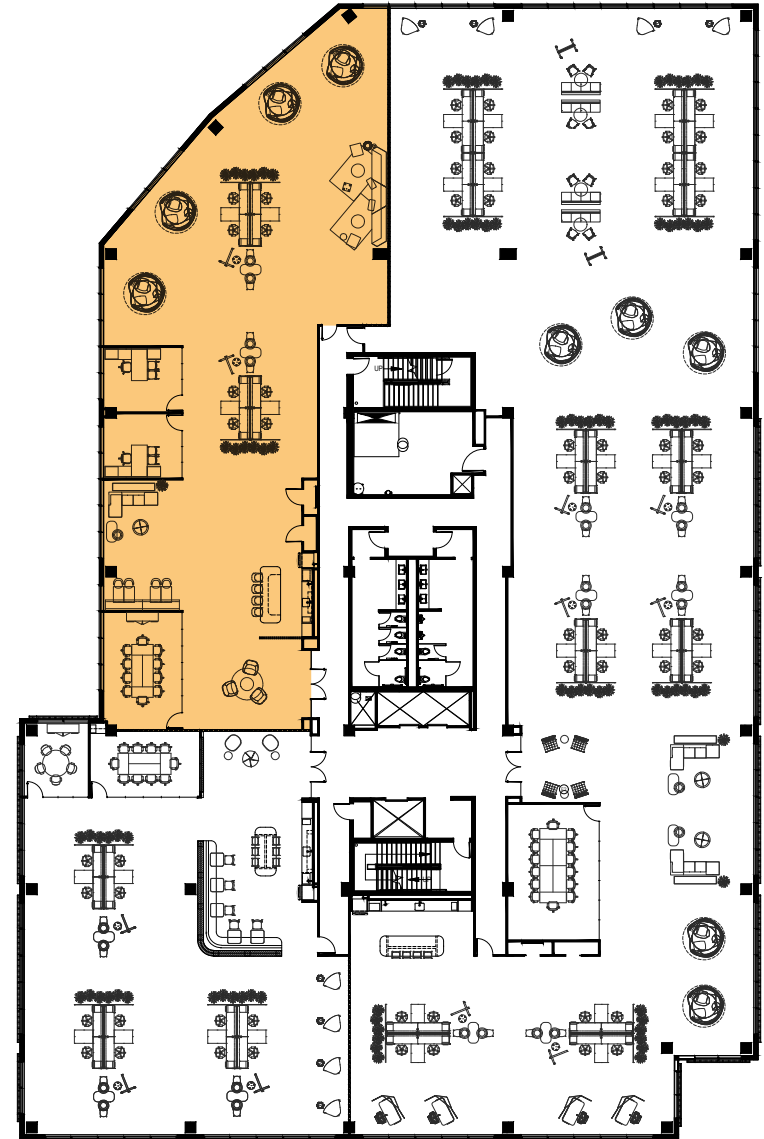

THE CAPITAL

DESIGN DISTRICT

FIRST OF ITS KIND

1333 OAK LAWN AVE, DALLAS, TX 75207

SPEC SUITES

SUITE 675

7,260 SF

Paul Wittorf
214.446.4512
paul.wittorf@transwestern.com