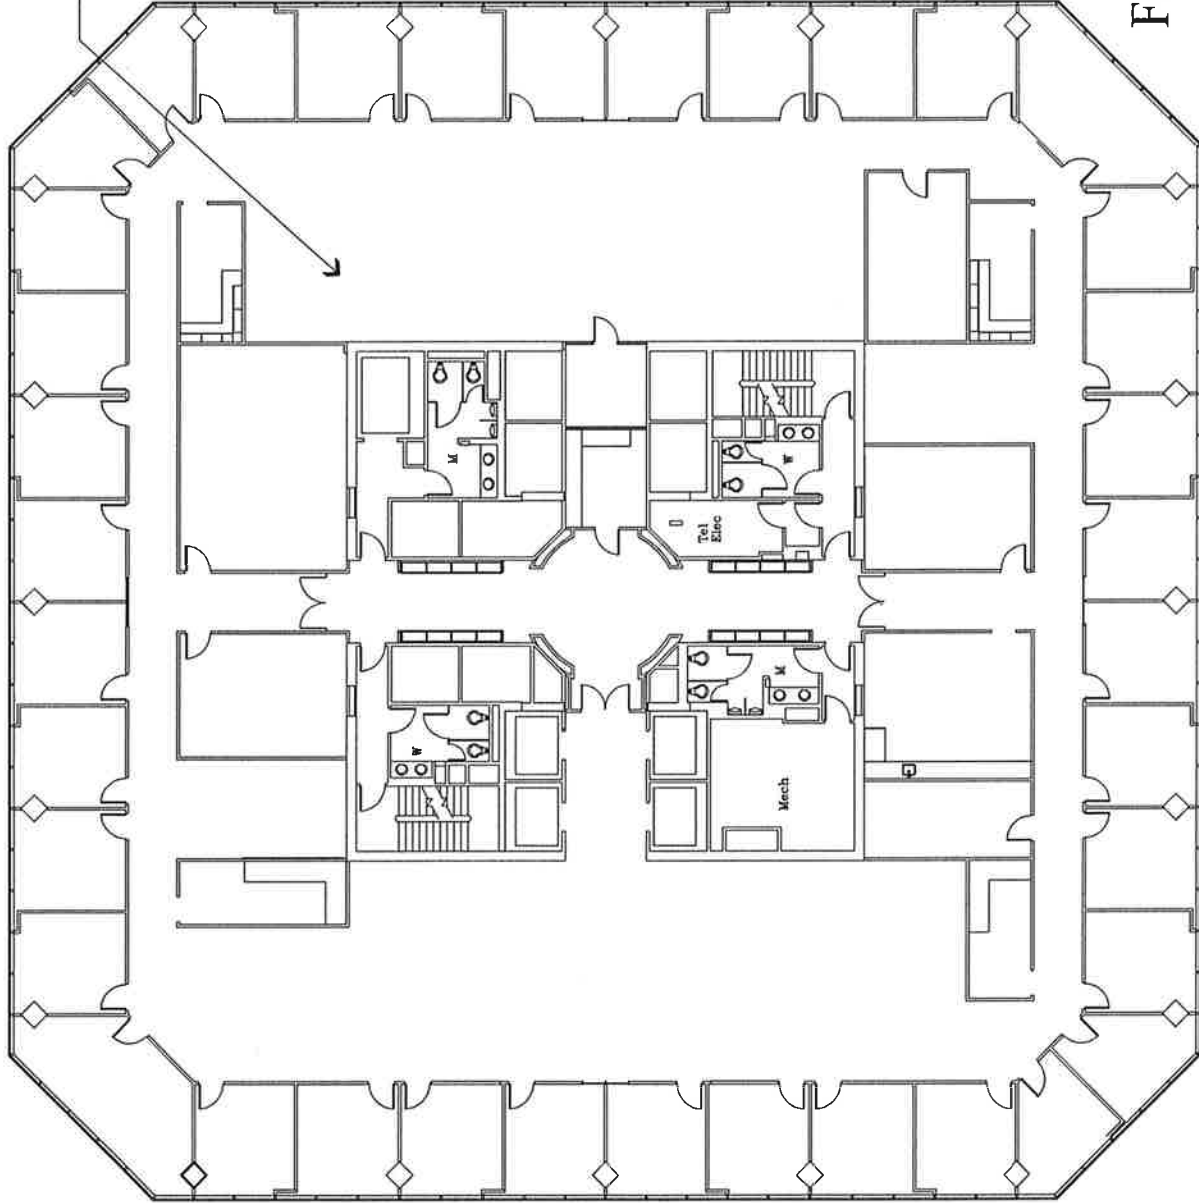

19,944 SQ. FT.

Four Oaks Place

CENTRAL TOWER

1330 POST OAK

FLOOR 4

SPRINKLERED

11/27/14 PAGE 2