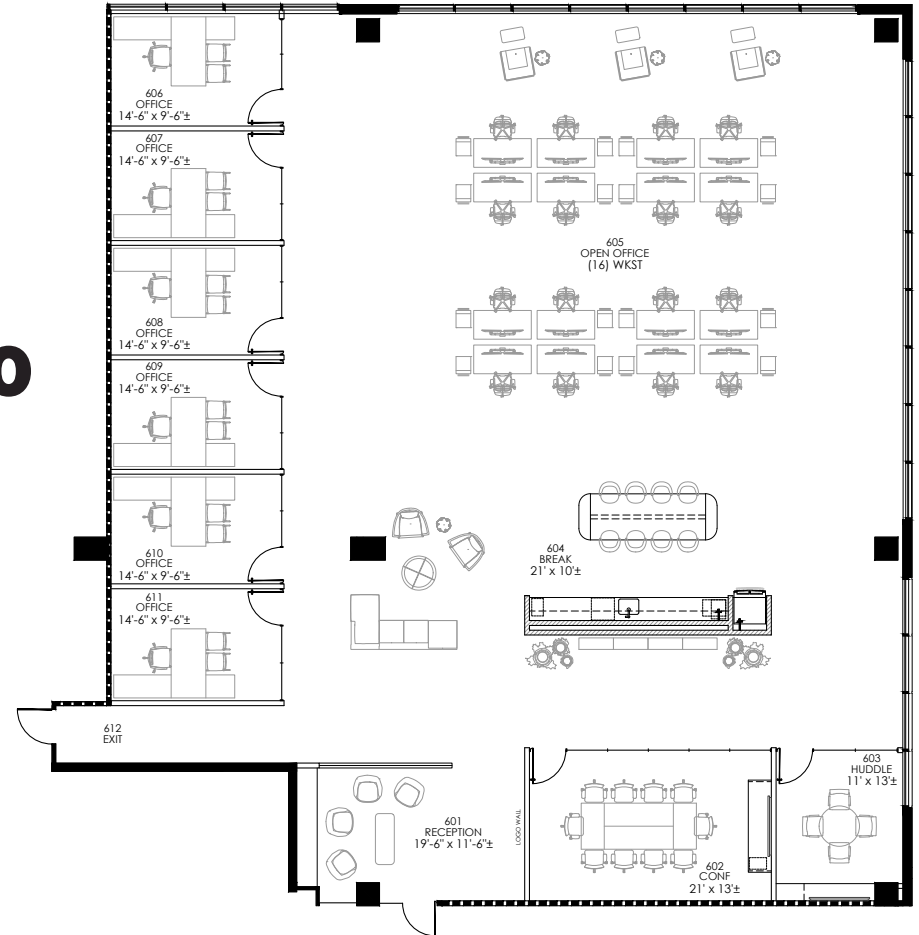

THE CAPITAL

DESIGN DISTRICT

CONCEPT PLAN

SUITE 650

6,782 SF

Paul Wittorf
214.446.4512
paul.wittorf@transwestern.com

Kim Brooks
972.361.1122
kim.brooks@transwestern.com

Laney Delin
214.237.5020
laney.delin@transwestern.com