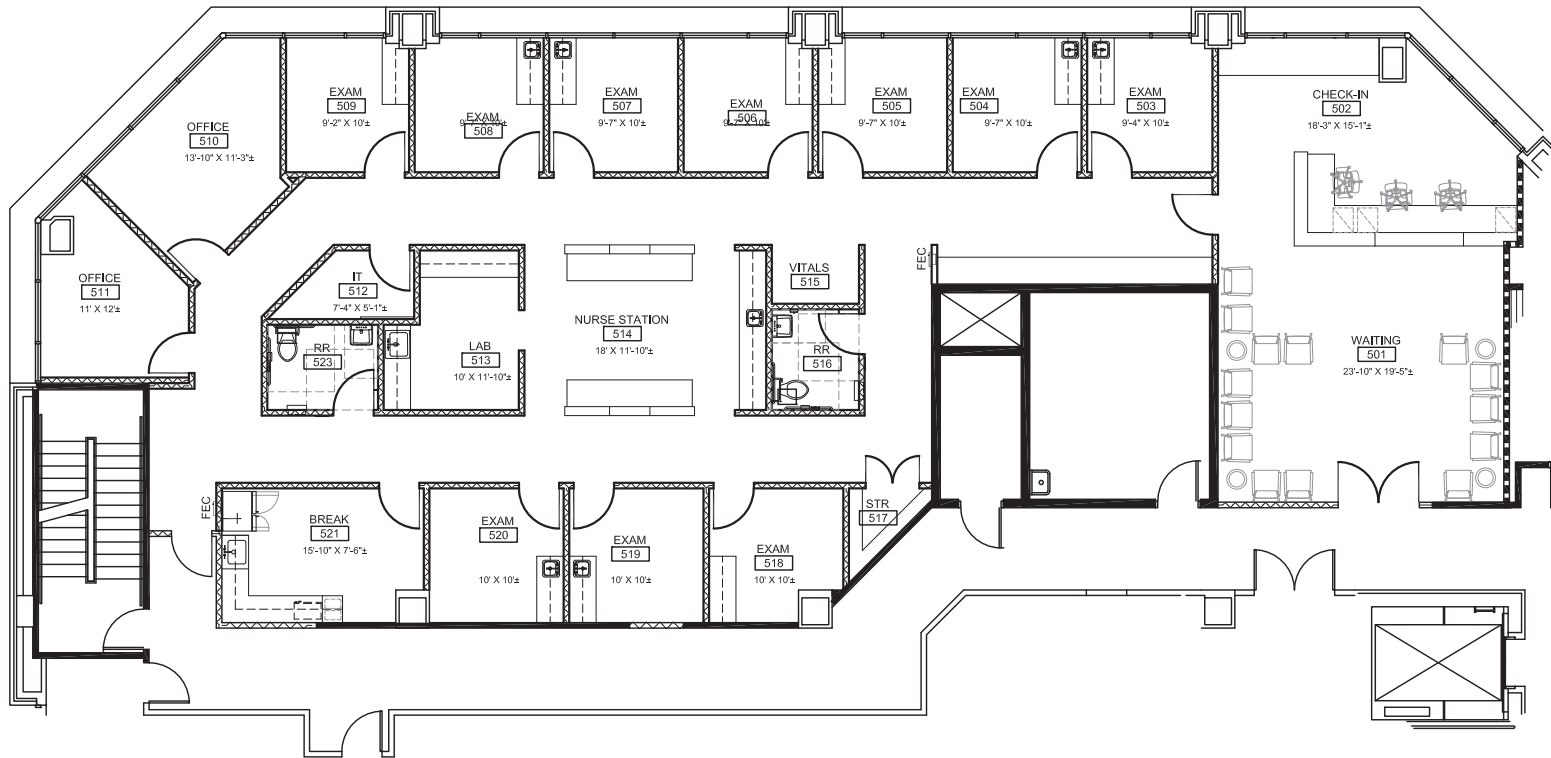

# Suite 5200

411 N. Washington Avenue, Dallas, Texas 75246

4,461 RSF

TRANSWESTERN REAL ESTATE SERVICES

CHRIS LIPSCOMB

214.237.5022

chris.lipscomb@transwestern.com

LANEY DELIN