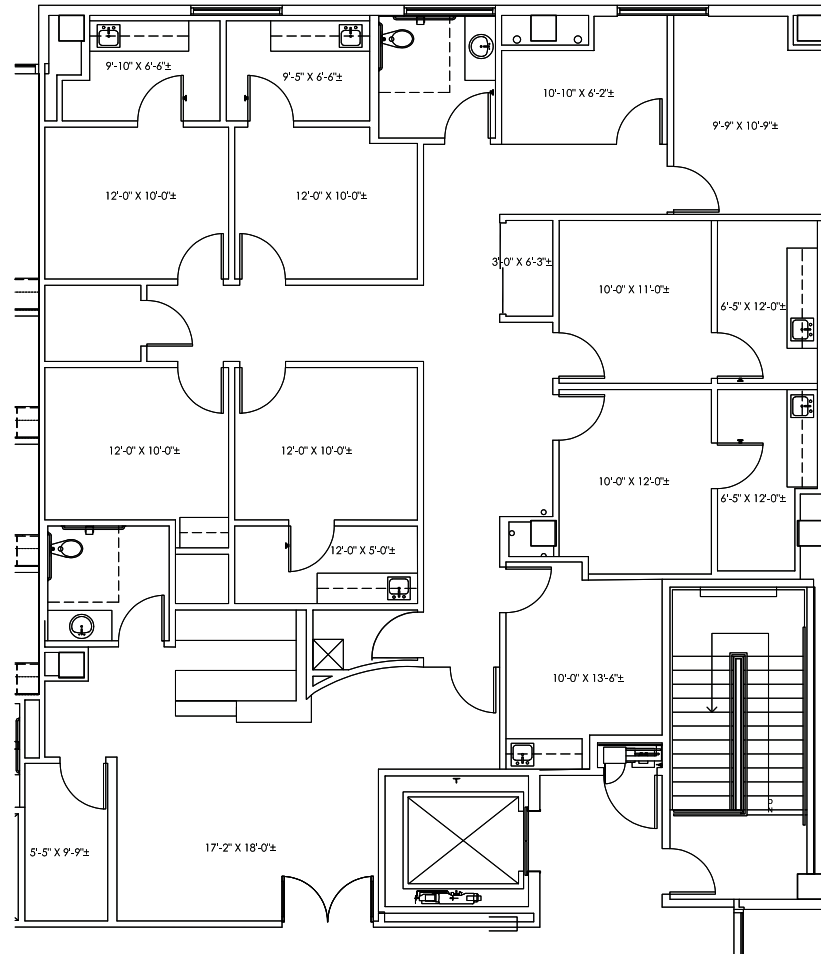

THE PAVILIONS

BUILDING 1

Suite 640 | 2,921 RSF

Chris Lipscomb
 (214) 237-5022
 chris.lipscomb@transwestern.com

Collin Burwinkel
 (972) 774-2531
 collin.burwinkel@transwestern.com

Elliott Newsom
 (972) 361-1118
 elliot.newsom@transwestern.com