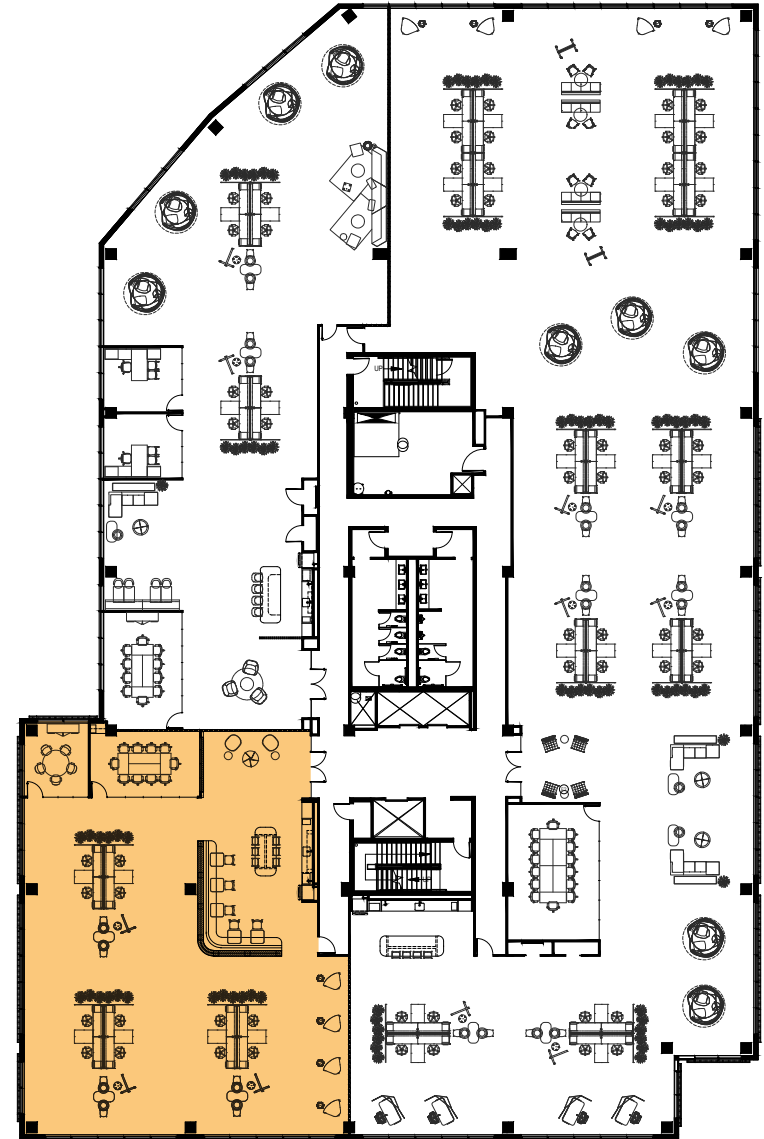

THE CAPITAL

DESIGN DISTRICT

FIRST OF ITS KIND

1333 OAK LAWN AVE, DALLAS, TX 75207

SPEC SUITES

SUITE 690

6,090 SF

Paul Wittorf
214.446.4512
paul.wittorf@transwestern.com