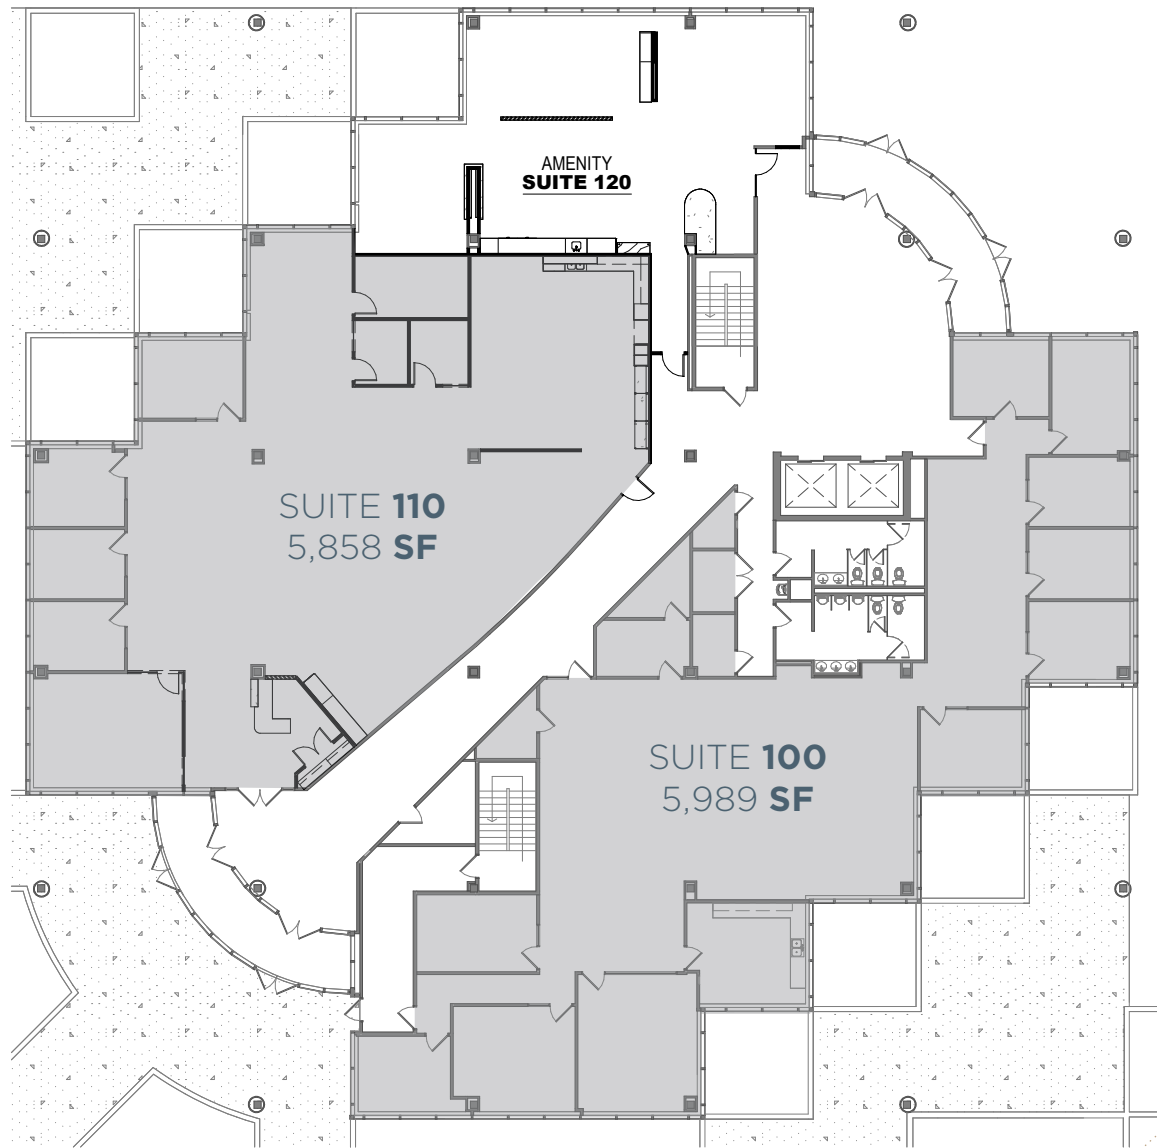

ROSEDALE CORPORATE PLAZA

FRANK RICHIE
612.359.1674
frank.richie@transwestern.com

ERIC RAPP, SIOR
612.359.1635
eric.rapp@transwestern.com