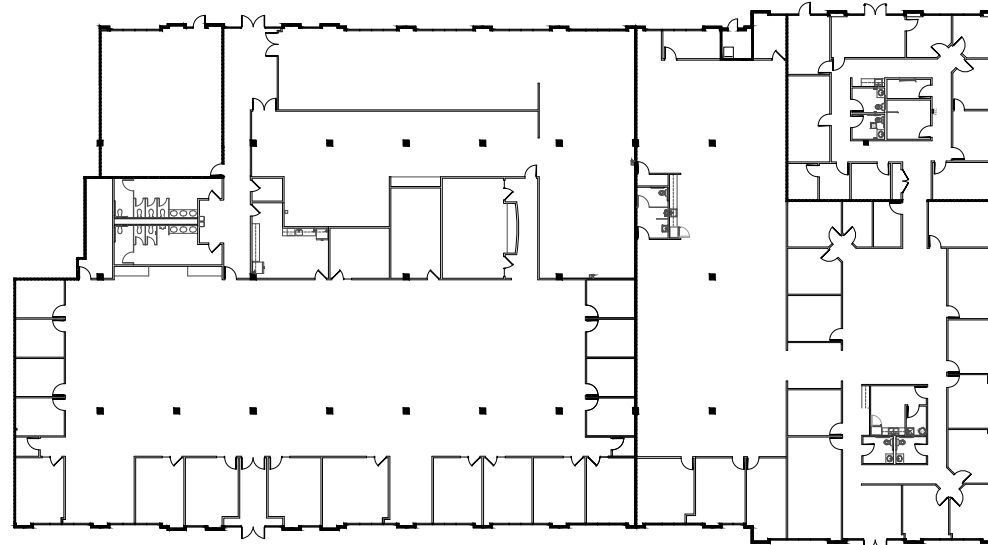

Tollway North Office Park

5208 Tennyson | Suite 120/130/140

KEY PLAN

SUITE 120/130/140
32,627 RSF

FOR MORE INFORMATION

Kim Brooks
972.361.1122
kim.brooks@transwestern.com

Justin Miller
972.361.1134
justin.miller@transwestern.com