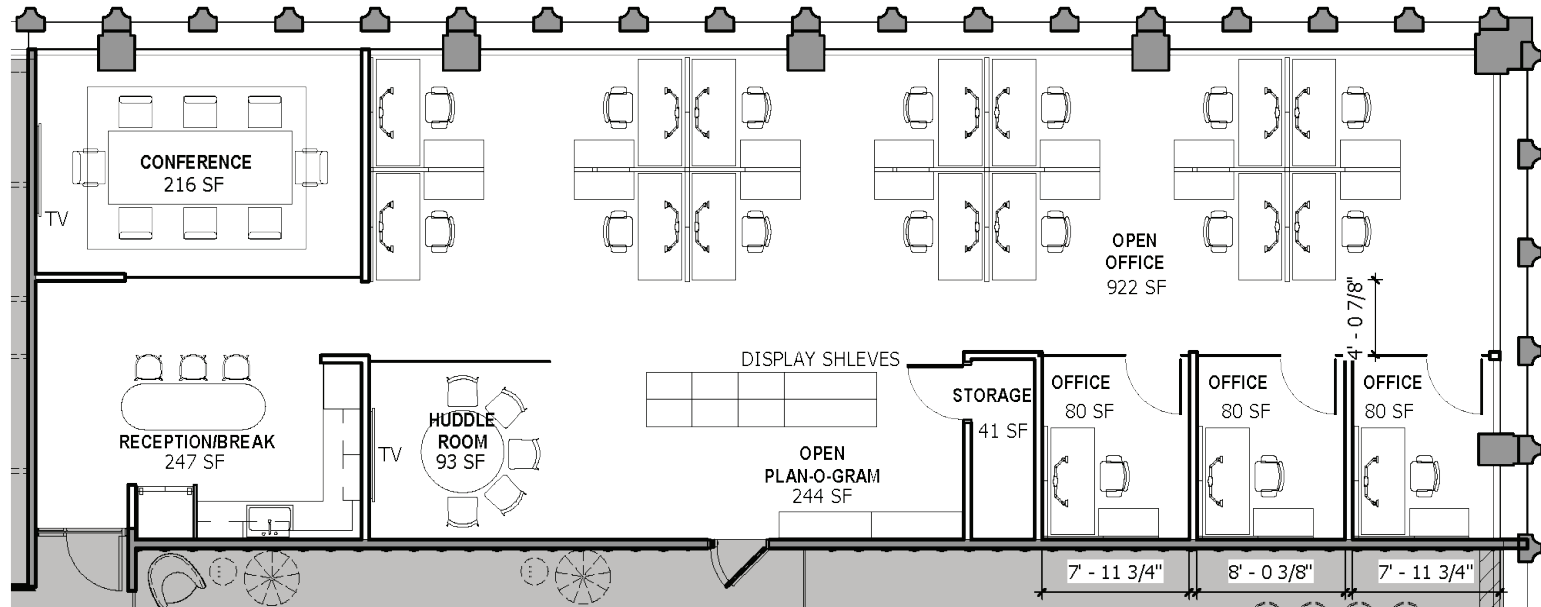

CREATE YOUR SPACE AT RSM PLAZA

**PLAN SUMMARY:**  
 WORKSTATIONS: 14  
 PRIVATE OFFICES: 5 ( 2 SHARED)  
 CONFERENCE: 1  
 OPEN PLAN-O-GRAM: 1

---

145 SF/ PERSON

**TRINETTE WACKER**  
 612.372.1230  
 trinette.wacker@transwestern.com