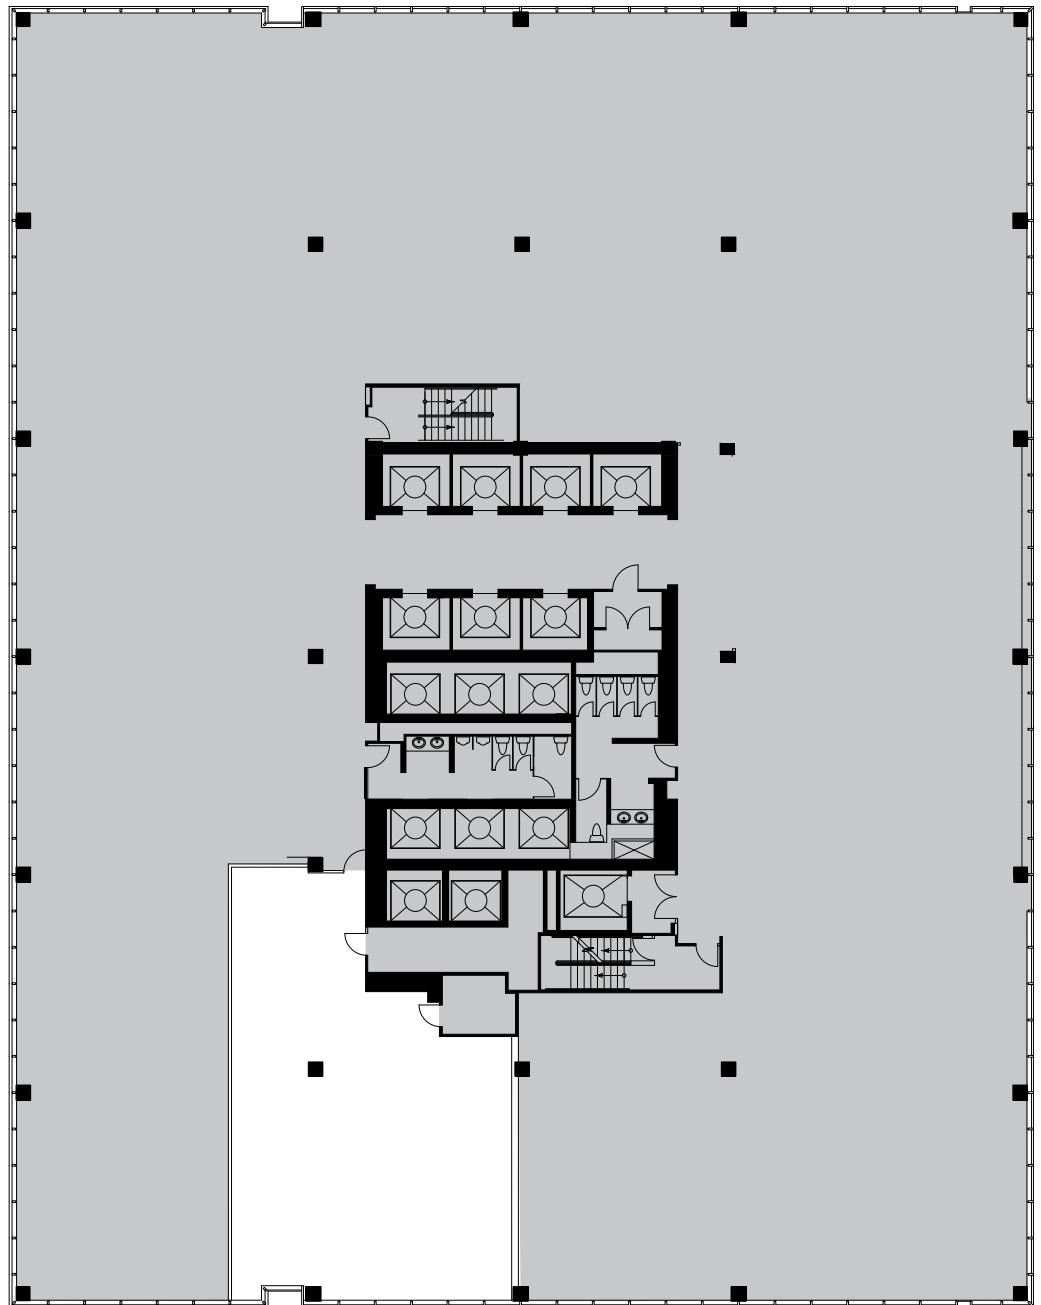

STE 875

2,407 SF /// Existing Conditions

Suite Notes

Former building conference center with reception, two large conference rooms, and kitchen

KATIE STEELE
312.881.7062

KATHLEEN BERTRAND
312.881.7046

MIKE WATTS
312.881.7013