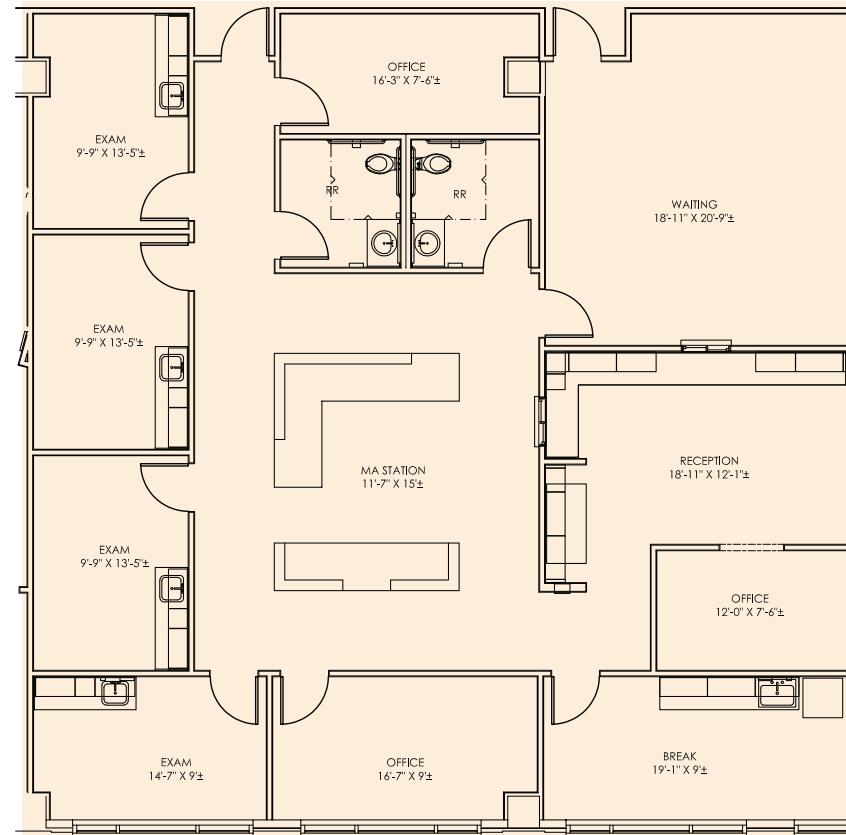

**5680
FRISCO
SQUARE
BOULEVARD**

SUITE 2100

±3,151 SF

LEASING INFORMATION:

Chris Lipscomb
214.237.5022
chris.lipscomb@transwestern.com

Laney Delin
214.237.5020
laney.delin@transwestern.com