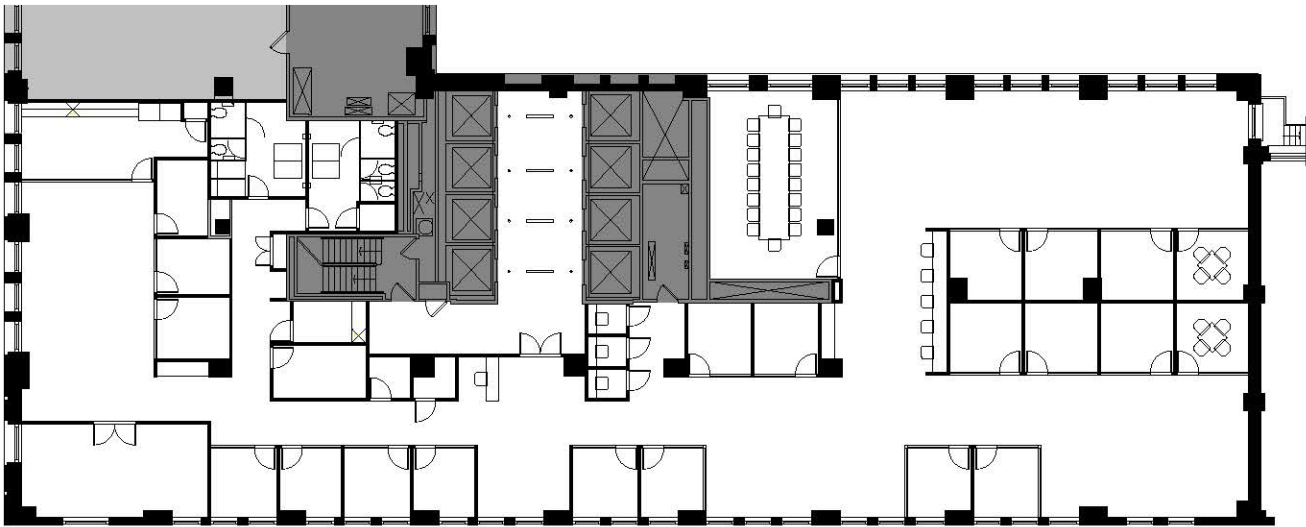

THE NATIONAL

1 2 5 S. C L A R K

SUITE 1000

12,349 RSF

Contact Us Today

312.881.7046

Eric Myers, Kathleen Bertrand &
John Nelson

 **TRANSWESTERN** REAL ESTATE SERVICES