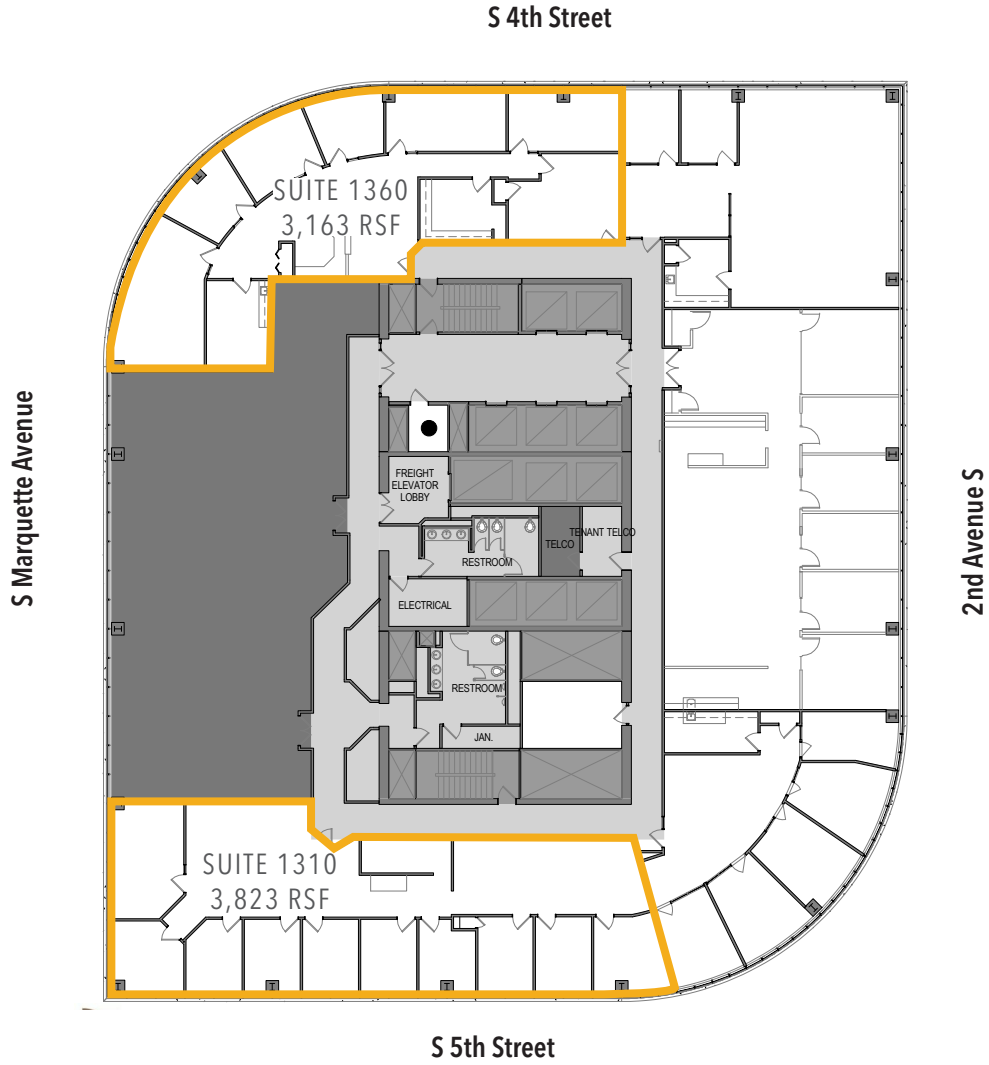

FIFTH STREET TOWERS

13TH FLOOR | TOWER 150 | 6,986 RSF

REED CHRISTIANSON, SIOR
612.359.1610
reed.christianson@transwestern.com

MORGAN KANE
612.359.1630
morgan.kane@transwestern.com

TRANSWESTERN

Zeller Realty Group®