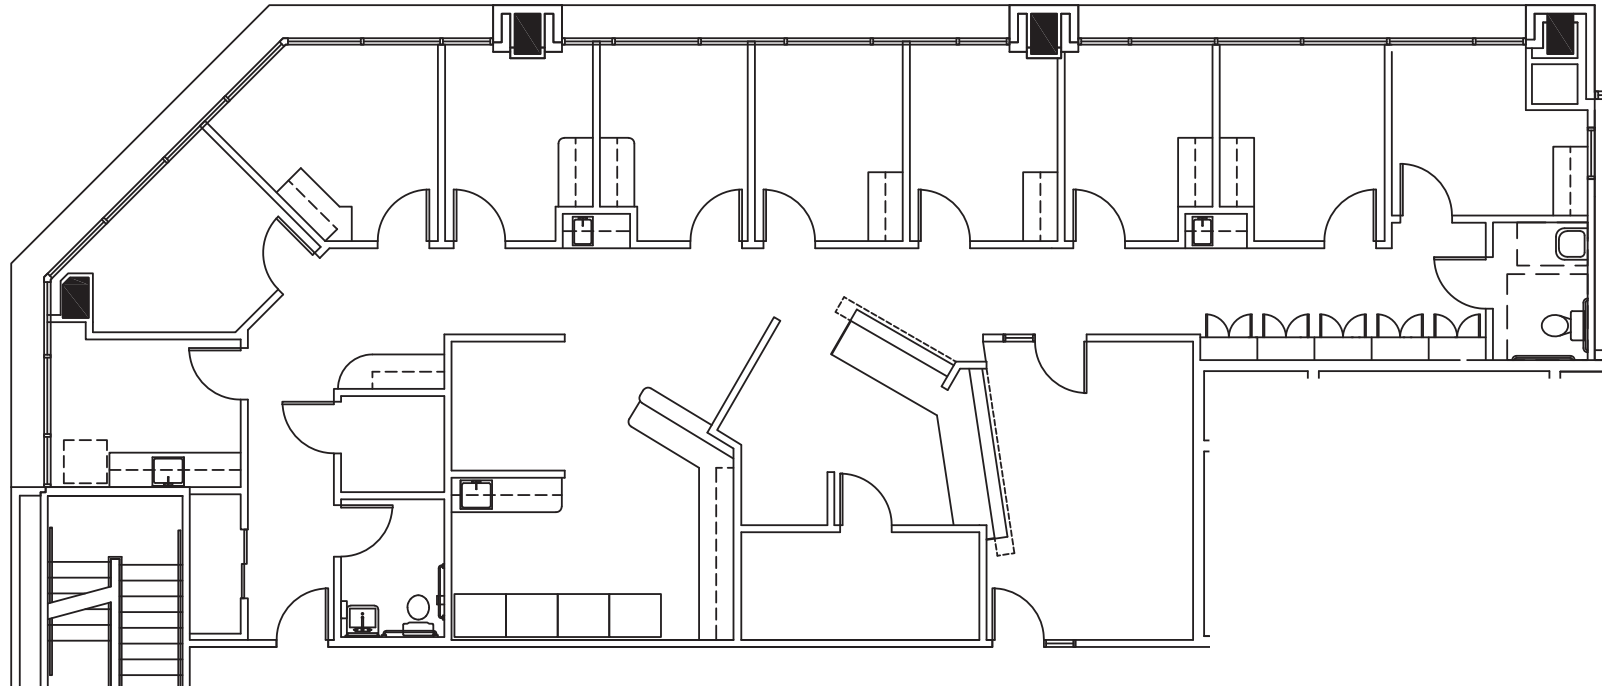

Suite 2400

411 N. Washington Avenue, Dallas, Texas 75246

2,960 RSF

 TRANSWESTERN REAL ESTATE SERVICES

CHRIS LIPSCOMB

214.237.5022

chris.lipscomb@transwestern.com

LANEY DELIN