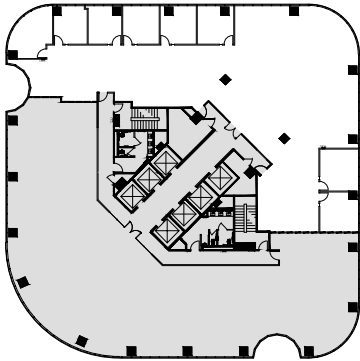

KEY PLAN

SUITE: 1550
RSF: 6,054

3811 TURTLE CREEK
KBS