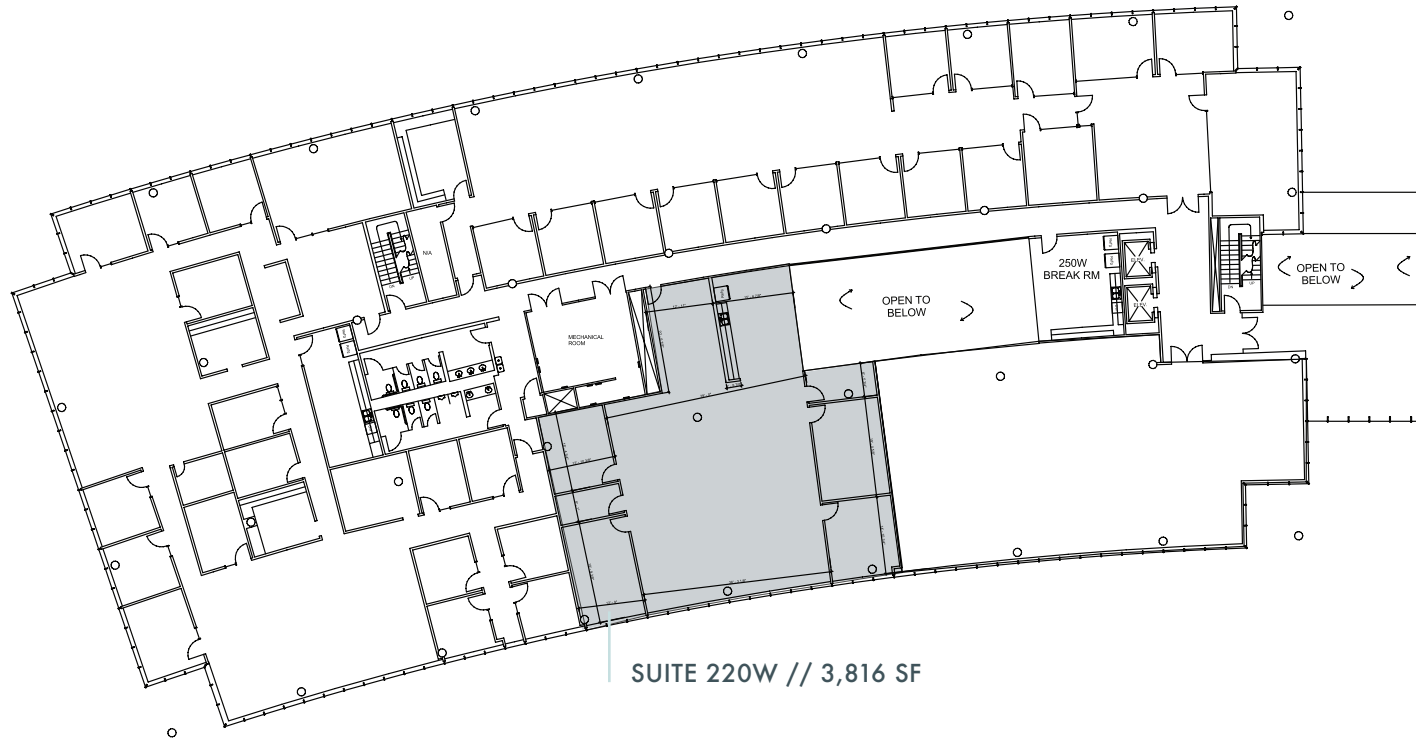

Suite 220W // 3,816 SF

CONTIGUOUS UP TO 7,437 SF

2ND FLOOR