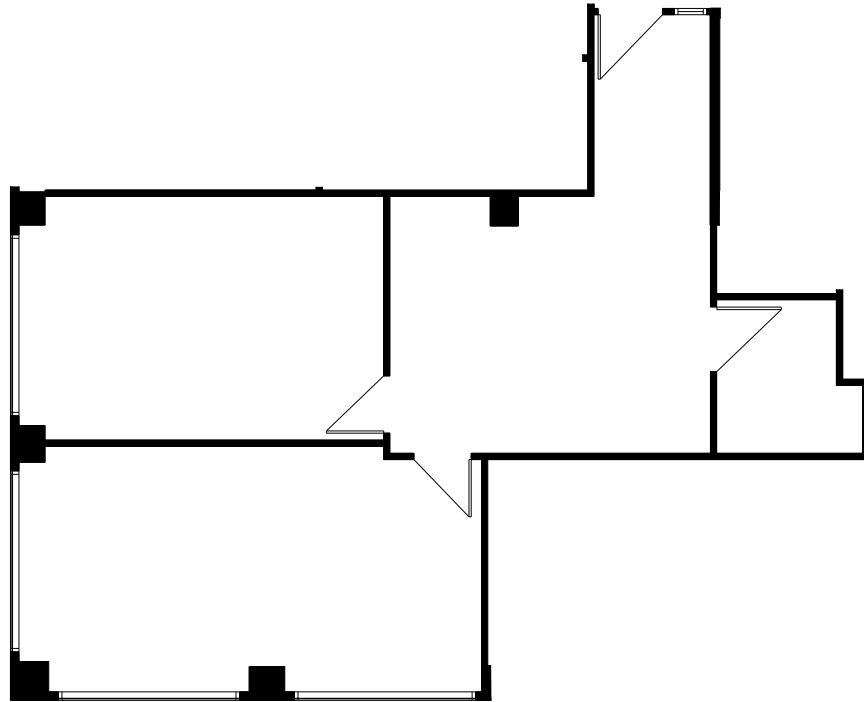

51 MONROE STREET
Rockville, MD 20850

SUITE 1200
923 SF

FOR MORE INFORMATION

Mark Boyce
Vice President
301.896.9090
mark.boyce@transwestern.com

Nathan Bortnick
Vice President
301.896.9136
nathan.bortnick@transwestern.com